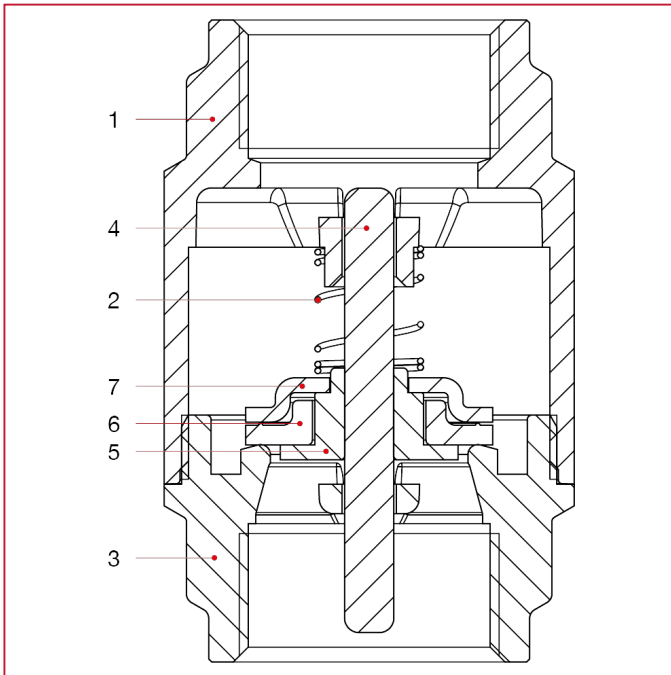

EUROPA[®] CHECK AND FOOT VALVES

100 EUROPA[®] check valve

MATERIALS

POS.	DESCRIPTION	N.	MATERIAL
1	Body	1	Brass CW617N
2	Spring	1	Stainless steel AISI 302
3	End adapter	1	Brass CW617N
4	Pin	1	Brass CW614N
5	Cap	1	Brass CW614N
6	Washer	1	NBR
7	Plate	1	Stainless steel AISI 304