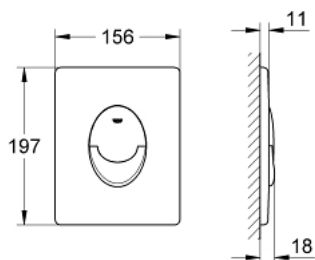

38 505 000 SKATE AIR FLUSH PLATE

PRODUCT DESCRIPTION

- Colour: chrome
- for dual flush or start & stop actuation
- for pneumatic discharge valve AV1
- vertical installation
- 156 x 197 mm
- made of ABS
- GROHE Long-Life finish
- GROHE Water Saving - Less water, perfect flow
- for combination with Rapid SL and Uniset with GD 2 cistern
- for use with Rapid SLX please order shaft 66 791 000 (sold separately)

38 505 000 SKATE AIR FLUSH PLATE

SPARE PARTS, marec 2013 – now

- 1: Screw (Spare part-nr. 6636200M)
- 2: Mounting frame (Spare part-nr. 43207000)
- 3: Fixing set (Spare part-nr. 4308500M)*
- 4: Fixing set (Spare part-nr. 4215800M)*