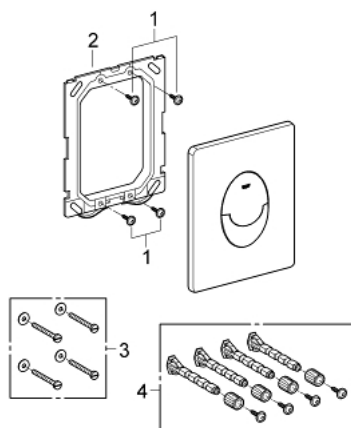

38 505 000 SKATE AIR FLUSH PLATE

PRODUCT DESCRIPTION

- Colour: chrome
- for dual flush or start & stop actuation
- for pneumatic discharge valve AV1
- vertical installation
- 156 x 197 mm
- made of ABS
- GROHE Long-Life finish
- GROHE Water Saving - Less water, perfect flow
- for combination with Rapid SL and Uniset with GD 2 cistern
- for use with Rapid SLX please order shaft 66 791 000 (sold separately)

38 505 000 SKATE AIR FLUSH PLATE

SPARE PARTS, marec 2013 – now

- 1: Screw (Spare part-nr. 6636200M)
- 2: Mounting frame (Spare part-nr. 43207000)
- 3: Fixing set (Spare part-nr. 4308500M)*
- 4: Fixing set (Spare part-nr. 4215800M)*