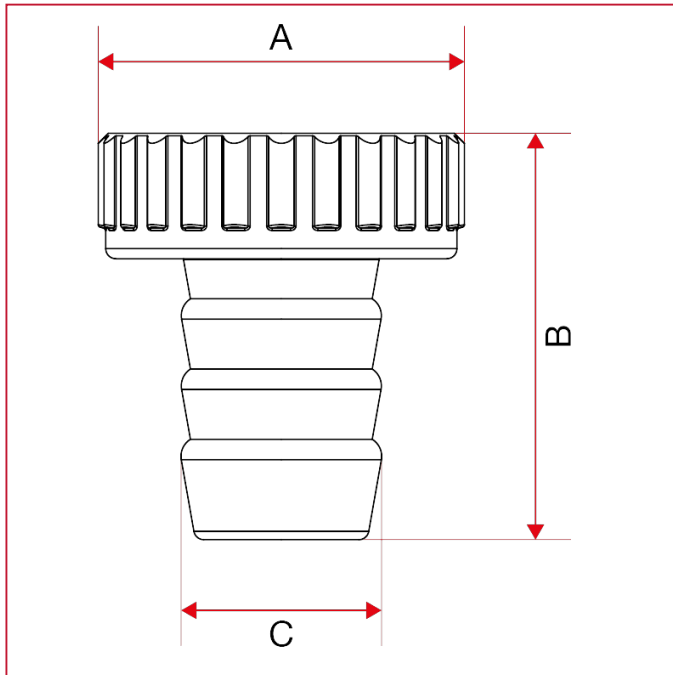

## 280 Hose connection in metal

### OVERALL DIMENSIONS

	3/4"	1"	1"1/4
DN	20	25	32
A	30	36,5	46
B	33,5	40,5	49,7
C	14,5	20	26

## 280 Hose connection in metal

**MATERIALS size 3/4"**

POS.	DESCRIPTION	N.	MATERIAL
1	Hose end	1	Polymer
2	Washer	1	Elastomer
3	Hose connection	1	Stainless steel AISI 304
4	Nut	1	Nickel-plated brass CW617N

## MATERIALS size 1" and 1"1/4

POS.	DESCRIPTION	N.	MATERIAL
1	Hose end	1	Polymer
2	Washer	1	Elastomer
3	Hose connection	1	Nickel-plated brass CW508L
4	Nut	1	Nickel-plated brass CW617N