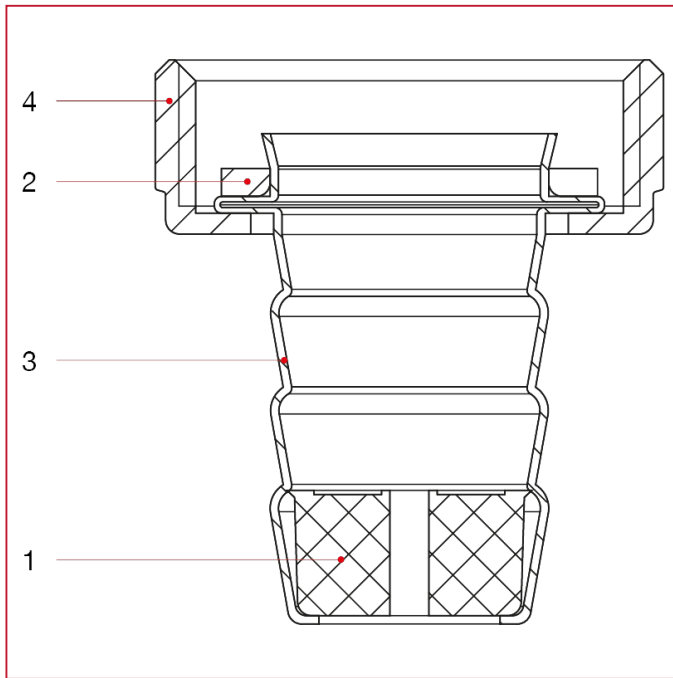

### OVERALL DIMENSIONS

	3/4"	1"	1"1/4
DN	20	25	32
A	30	36,5	46
B	33,5	40,5	49,7
C	14,5	20	26

## 280 Hose connection in metal

**MATERIALS size 3/4"**

POS.	DESCRIPTION	N.	MATERIAL
1	Hose end	1	Polymer
2	Washer	1	Elastomer
3	Hose connection	1	Stainless steel AISI 304
4	Nut	1	Nickel-plated brass CW617N

## MATERIALS size 1" and 1"1/4

POS.	DESCRIPTION	N.	MATERIAL
1	Hose end	1	Polymer
2	Washer	1	Elastomer
3	Hose connection	1	Nickel-plated brass CW508L
4	Nut	1	Nickel-plated brass CW617N