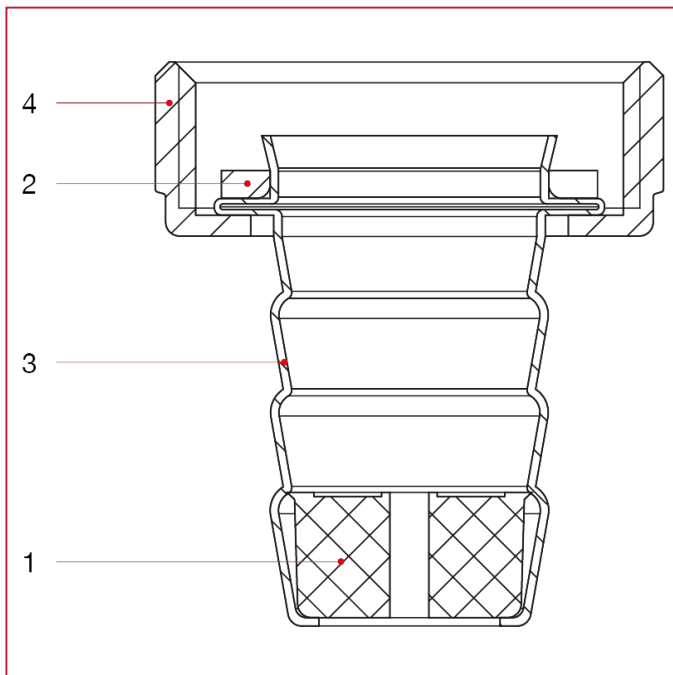

### OVERALL DIMENSIONS

	3/4"	1"	1"1/4
DN	20	25	32
A	30	36,5	46
B	33,5	40,5	49,7
C	14,5	20	26

## 280 Hose connection in metal

**MATERIALS size 3/4"**

POS.	DESCRIPTION	N.	MATERIAL
1	Hose end	1	Polymer
2	Washer	1	Elastomer
3	Hose connection	1	Stainless steel AISI 304
4	Nut	1	Nickel-plated brass CW617N

## MATERIALS size 1" and 1"1/4

POS.	DESCRIPTION	N.	MATERIAL
1	Hose end	1	Polymer
2	Washer	1	Elastomer
3	Hose connection	1	Nickel-plated brass CW508L
4	Nut	1	Nickel-plated brass CW617N