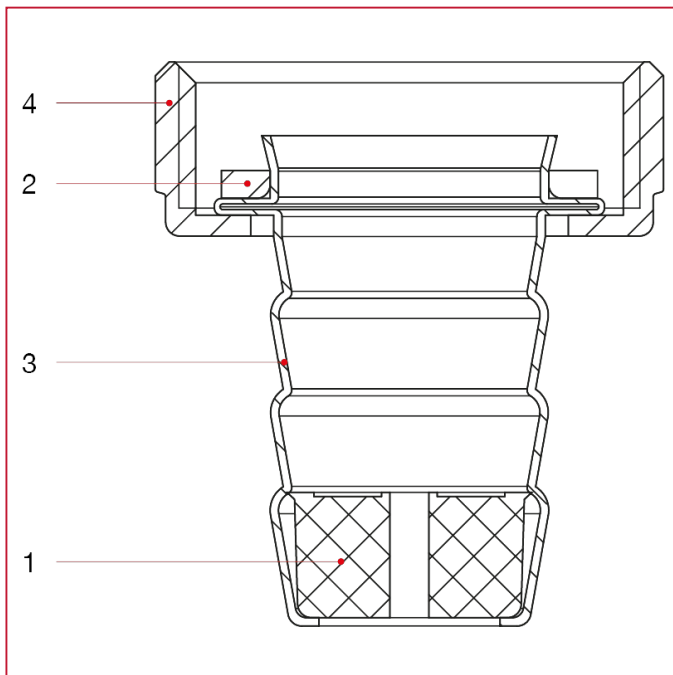

### OVERALL DIMENSIONS

	3/4"	1"	1"1/4
DN	20	25	32
A	30	36,5	46
B	33,5	40,5	49,7
C	14,5	20	26

### MATERIALS size 3/4"

POS.	DESCRIPTION	N.	MATERIAL
1	Hose end	1	Polymer
2	Washer	1	Elastomer
3	Hose connection	1	Stainless steel AISI 304
4	Nut	1	Nickel-plated brass CW617N

## MATERIALS size 1" and 1"1/4

POS.	DESCRIPTION	N.	MATERIAL
1	Hose end	1	Polymer
2	Washer	1	Elastomer
3	Hose connection	1	Nickel-plated brass CW508L
4	Nut	1	Nickel-plated brass CW617N