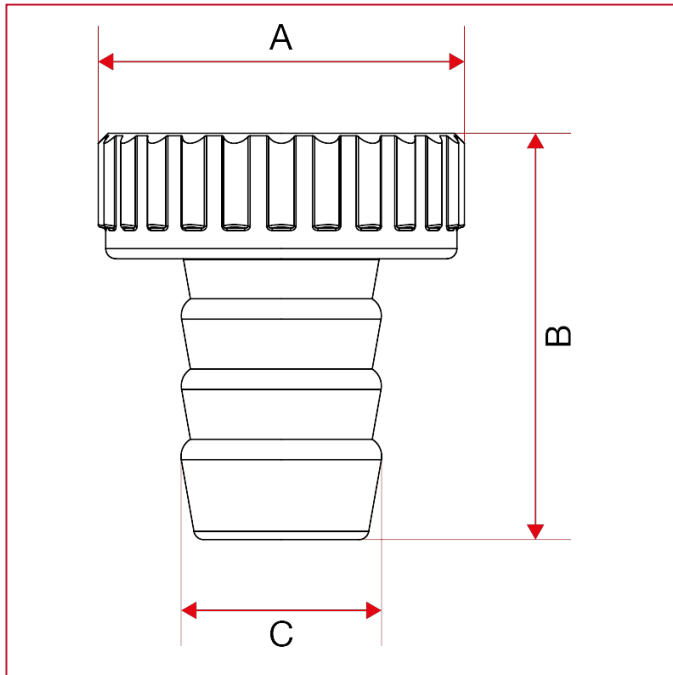

## 280 Hose connection in metal

### OVERALL DIMENSIONS

	3/4"	1"	1"1/4
DN	20	25	32
A	30	36,5	46
B	33,5	40,5	49,7
C	14,5	20	26

### MATERIALS size 3/4"

POS.	DESCRIPTION	N.	MATERIAL
1	Hose end	1	Polymer
2	Washer	1	Elastomer
3	Hose connection	1	Stainless steel AISI 304
4	Nut	1	Nickel-plated brass CW617N

## MATERIALS size 1" and 1"1/4

POS.	DESCRIPTION	N.	MATERIAL
1	Hose end	1	Polymer
2	Washer	1	Elastomer
3	Hose connection	1	Nickel-plated brass CW508L
4	Nut	1	Nickel-plated brass CW617N