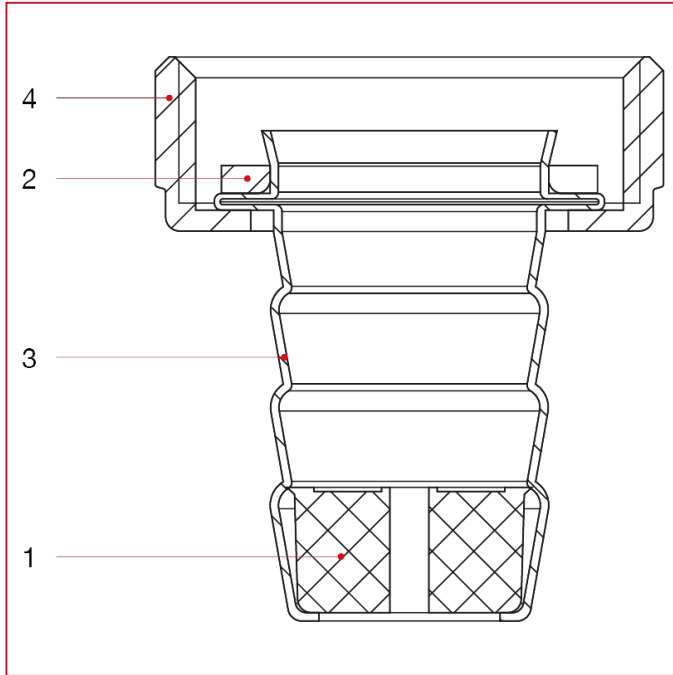

### MATERIALS size 3/4"

POS.	DESCRIPTION	N.	MATERIAL
1	Hose end	1	Polymer
2	Washer	1	Elastomer
3	Hose connection	1	Stainless steel AISI 304
4	Nut	1	Nickel-plated brass CW617N

## MATERIALS size 1" and 1"1/4

POS.	DESCRIPTION	N.	MATERIAL
1	Hose end	1	Polymer
2	Washer	1	Elastomer
3	Hose connection	1	Nickel-plated brass CW508L
4	Nut	1	Nickel-plated brass CW617N