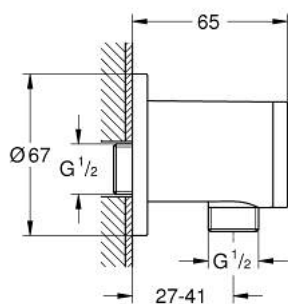

28 671 000 RELEXA SHOWER OUTLET ELBOW, 1/2"

PRODUCT DESCRIPTION

- Colour: chrome
- male thread
- suitable for the Relixa plus hand sprays
- Single (28 212)
- Exquisit (28 215)
- Duo (28 419)
- Duo (28 261)
- Trio (28 421)
- Trio (28 578)
- GROHE Long-Life finish

28 671 000 RELEXA SHOWER OUTLET ELBOW, 1/2"

SPARE PARTS, januar 1993 – now

1: Cover cap (Spare part-nr. 45364000)

83 455
06.11.93
Weil

28.672us 28.673

28.671