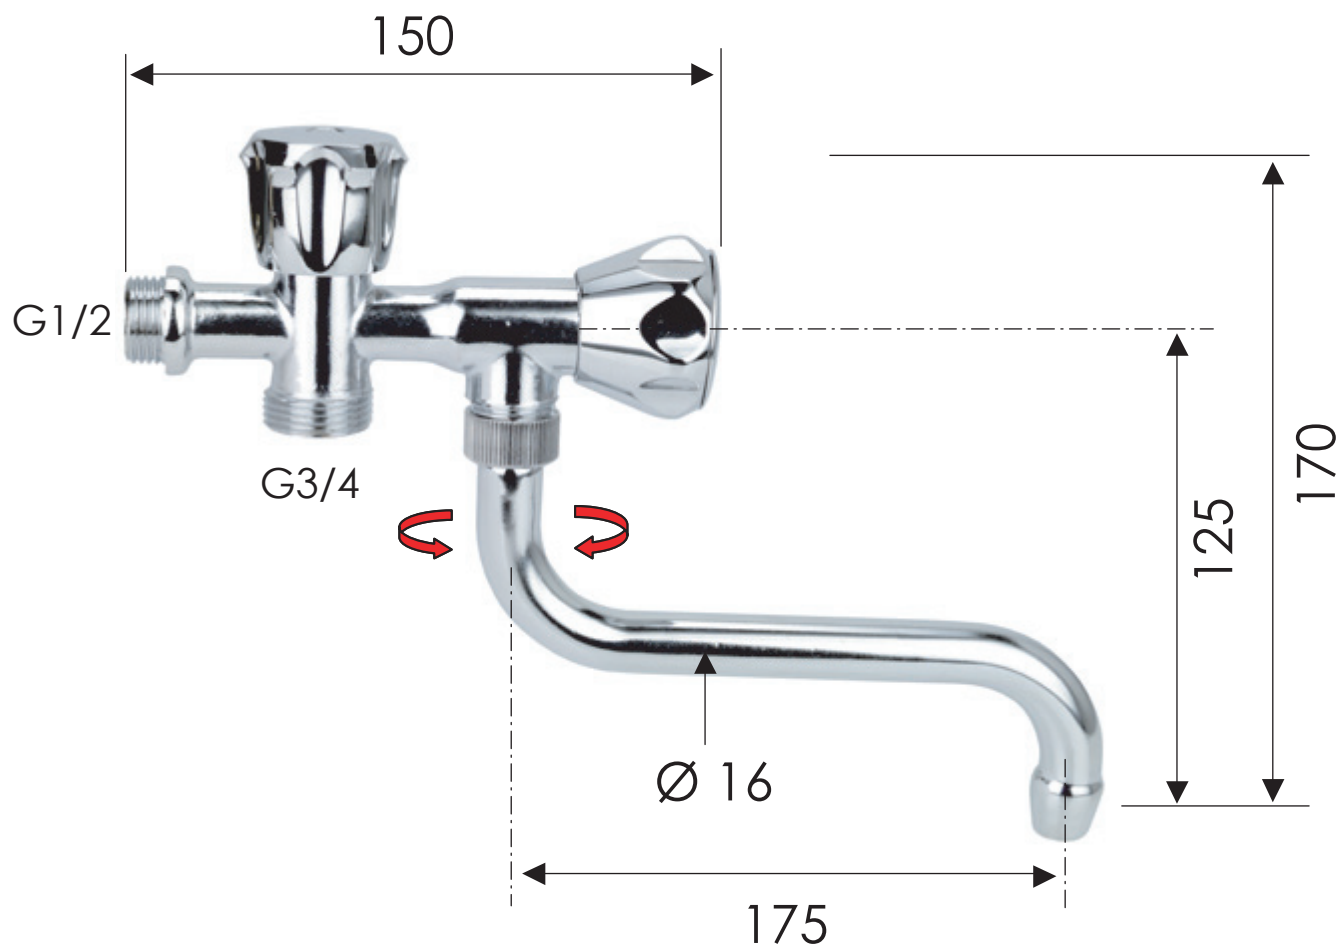

REMER

RUBINETTERIE

SCHEDA TECNICA

ART. COD.

TECHNICAL FEATURES

252

MATERIALI / MATERIALS

OTTONE CROMATO / CHROME PLATED BRASS