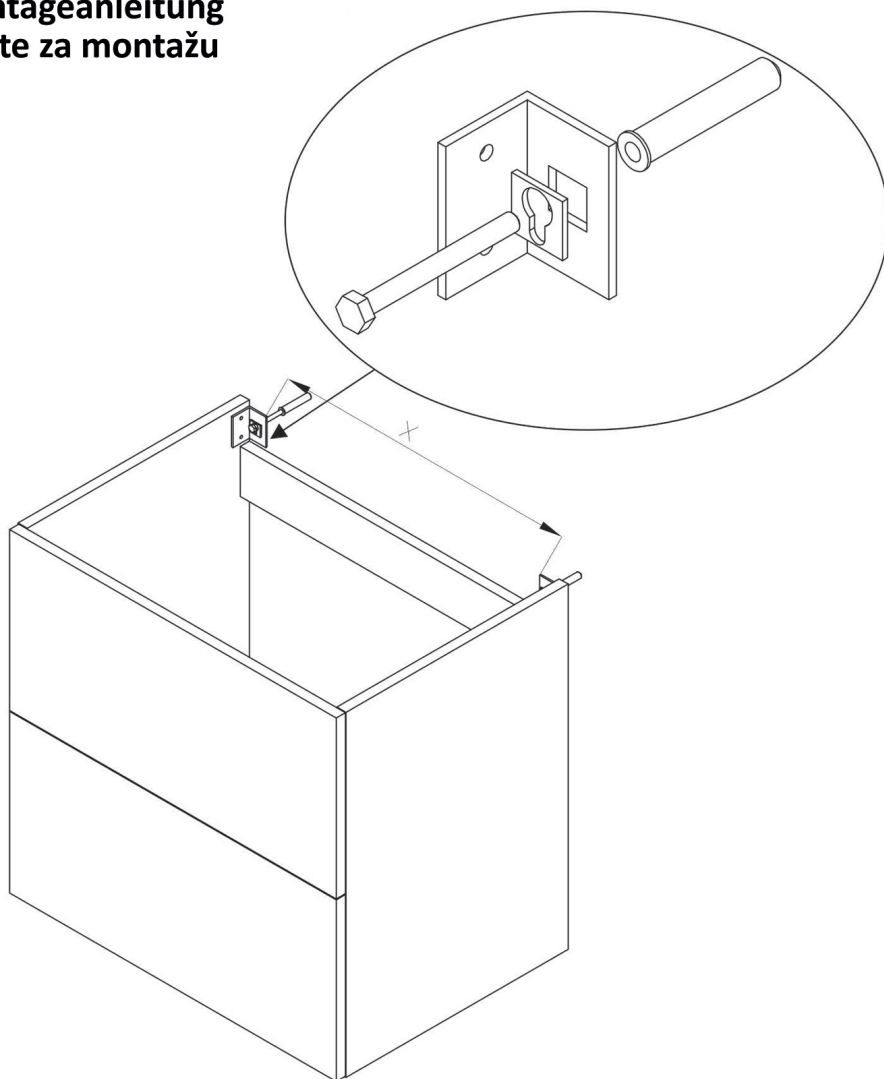

Installation instruction
Montageanleitung
Upute za montažu

The gap between the holes /
Abstand zwischen den Lochern /
Razmak između rupa:

OP61VL x=520 mm
OP76VL x=672 mm