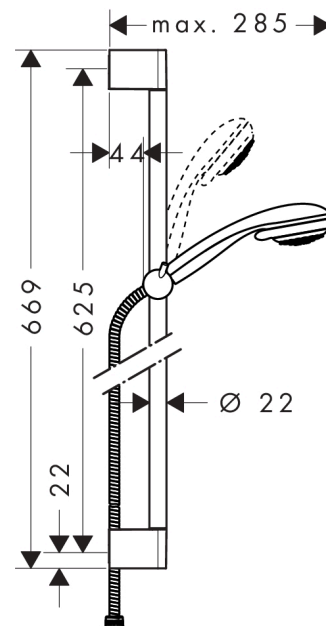

**Crometta 85****Shower set Mono with shower bar 65 cm**Finish: **Chrome** Article Number: **27728000****Description****product features**

- consists of: hand shower, shower bar, shower hose, slider
- shower head size: 85 mm
- spray type: normal spray
- 90° position adjustable hand shower holder, pivots left and right, up and down
- maximum flow rate at 3 bar: 16 l/min
- minimum flow pressure: 1 bar
- operating pressure: min. 1 bar/max. 6 bar
- wall mounting: screw fastening
- wall supports made of plastic
- profile pipe: round
- pipe length: 669 mm
- shower bar diameter: 22 mm
- drilling distance 625 mm
- without pivot joints

**Technology****Product image****Scale drawing**

**Crometta 85**  
**Shower set Mono with shower bar 65 cm**  
 Finish: **Chrome** Article Number: **27728000**

**Flowchart**

The consumption was measured in combination with the appropriate fittings (thermostat/mixer/in-wall valve) to reflect actual application in practice.

**Crometta 85**  
**Shower set Mono with shower bar 65 cm**  
 Finish: **Chrome** Article Number: **27728000**

**Installation examples**

**Crometta 85**  
**Shower set Mono with shower bar 65 cm**  
 Finish: **Chrome** Article Number: **27728000**

**Exploded Drawing**

Year of production: >06/11

**Crometta 85**  
**Shower set Mono with shower bar 65 cm**  
 Finish: **Chrome** Article Number: **27728000**

**Spare part list**

Year of production: >06/11