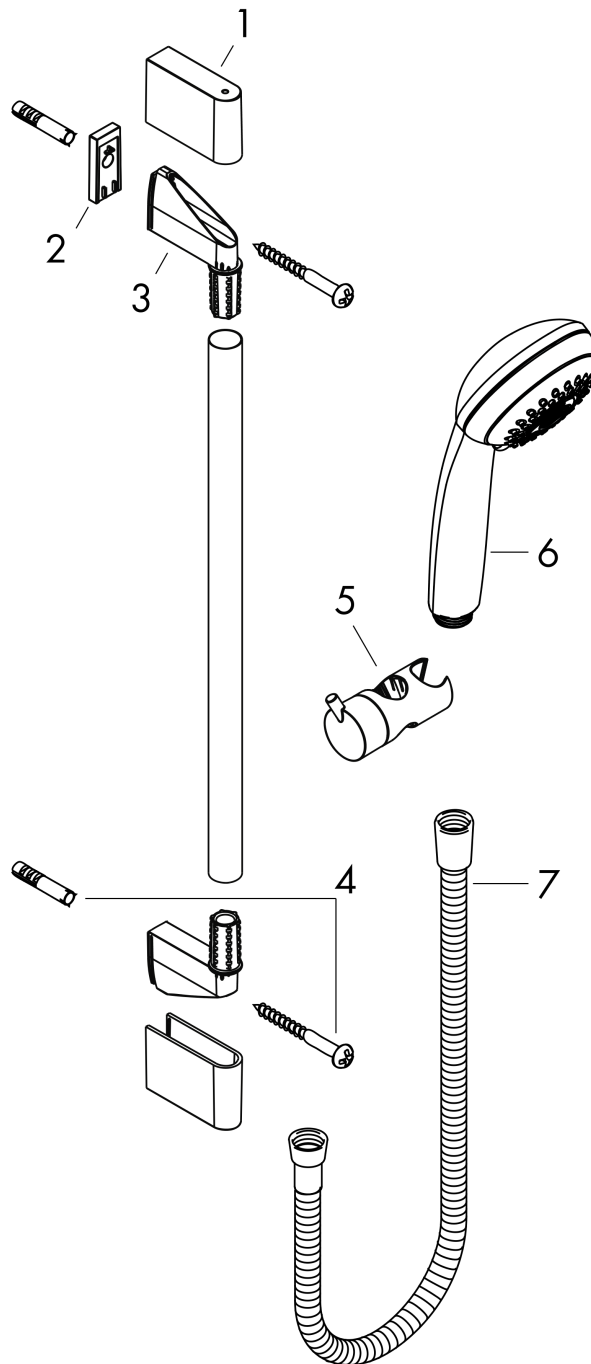

**Crometta 85****Shower set Mono with shower bar 65 cm**Finish: **Chrome** Article Number: **27728000****Description****product features**

- consists of: hand shower, shower bar, shower hose, slider
- shower head size: 85 mm
- spray type: normal spray
- 90° position adjustable hand shower holder, pivots left and right, up and down
- maximum flow rate at 3 bar: 16 l/min
- minimum flow pressure: 1 bar
- operating pressure: min. 1 bar/max. 6 bar
- wall mounting: screw fastening
- wall supports made of plastic
- profile pipe: round
- pipe length: 669 mm
- shower bar diameter: 22 mm
- drilling distance 625 mm
- without pivot joints

**Technology****Product image****Scale drawing**

**Crometta 85**  
**Shower set Mono with shower bar 65 cm**  
 Finish: **Chrome** Article Number: **27728000**

**Flowchart**

The consumption was measured in combination with the appropriate fittings (thermostat/mixer/in-wall valve) to reflect actual application in practice.

**Crometta 85**  
**Shower set Mono with shower bar 65 cm**  
 Finish: **Chrome** Article Number: **27728000**

**Installation examples**

**Crometta 85**  
**Shower set Mono with shower bar 65 cm**  
 Finish: **Chrome** Article Number: **27728000**

**Exploded Drawing**

Year of production: >06/11

**Crometta 85**  
**Shower set Mono with shower bar 65 cm**  
 Finish: **Chrome** Article Number: **27728000**

**Spare part list**

Year of production: >06/11