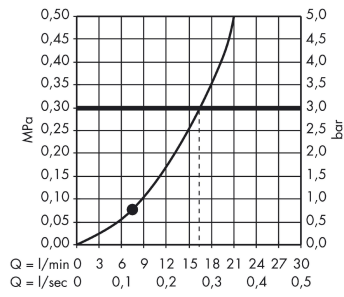

**Crometta 85****Shower set Mono with shower bar 65 cm**Finish: **Chrome** Article Number: **27728000****Description****product features**

- consists of: hand shower, shower bar, shower hose, slider
- shower head size: 85 mm
- spray type: normal spray
- 90° position adjustable hand shower holder, pivots left and right, up and down
- maximum flow rate at 3 bar: 16 l/min
- minimum flow pressure: 1 bar
- operating pressure: min. 1 bar/max. 6 bar
- wall mounting: screw fastening
- wall supports made of plastic
- profile pipe: round
- pipe length: 669 mm
- shower bar diameter: 22 mm
- drilling distance 625 mm
- without pivot joints

**Technology****Product image****Scale drawing**

**Crometta 85**  
**Shower set Mono with shower bar 65 cm**  
 Finish: **Chrome** Article Number: **27728000**

**Flowchart**

The consumption was measured in combination with the appropriate fittings (thermostat/mixer/in-wall valve) to reflect actual application in practice.