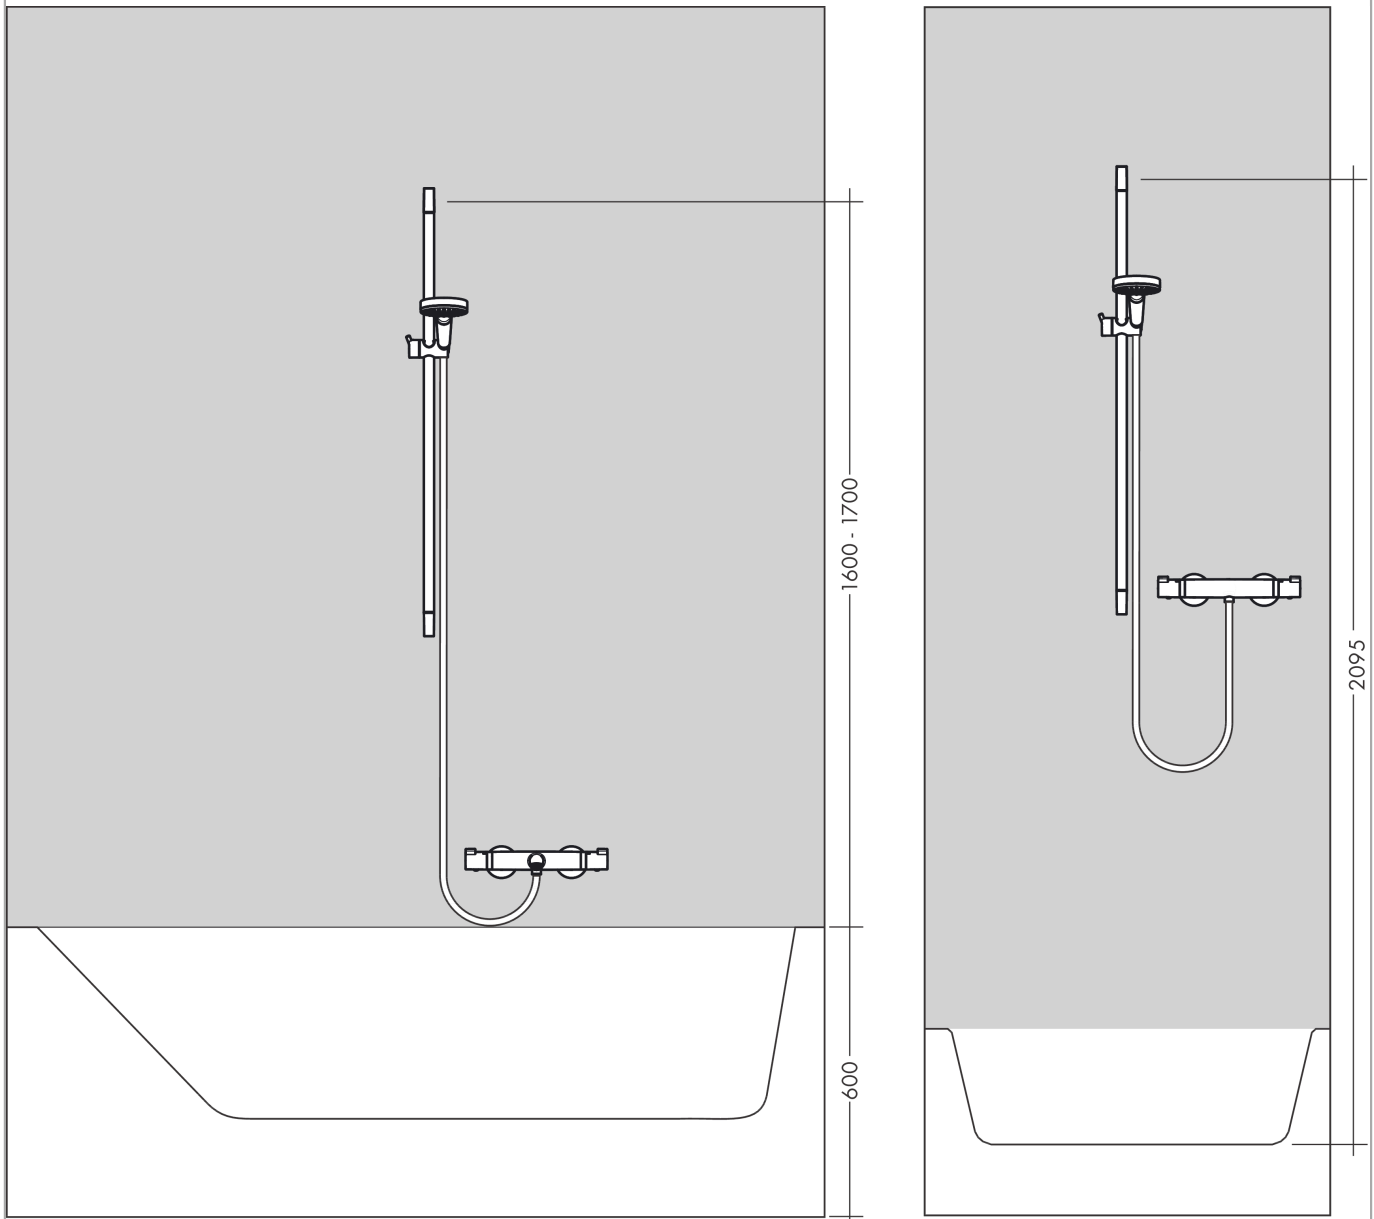

**Crometta 85****Shower set Mono with shower bar 65 cm**Finish: **Chrome** Article Number: **27728000****Description****product features**

- consists of: hand shower, shower bar, shower hose, slider
- shower head size: 85 mm
- spray type: normal spray
- 90° position adjustable hand shower holder, pivots left and right, up and down
- maximum flow rate at 3 bar: 16 l/min
- minimum flow pressure: 1 bar
- operating pressure: min. 1 bar/max. 6 bar
- wall mounting: screw fastening
- wall supports made of plastic
- profile pipe: round
- pipe length: 669 mm
- shower bar diameter: 22 mm
- drilling distance 625 mm
- without pivot joints

**Technology****Product image****Scale drawing**

**Crometta 85**  
**Shower set Mono with shower bar 65 cm**  
 Finish: **Chrome** Article Number: **27728000**

**Flowchart**

The consumption was measured in combination with the appropriate fittings (thermostat/mixer/in-wall valve) to reflect actual application in practice.

**Crometta 85**  
**Shower set Mono with shower bar 65 cm**  
 Finish: **Chrome** Article Number: **27728000**

**Installation examples**

**Crometta 85**  
**Shower set Mono with shower bar 65 cm**  
 Finish: **Chrome** Article Number: **27728000**

**Exploded Drawing**

Year of production: >06/11

**Crometta 85**  
**Shower set Mono with shower bar 65 cm**  
 Finish: **Chrome** Article Number: **27728000**

**Spare part list**

Year of production: >06/11