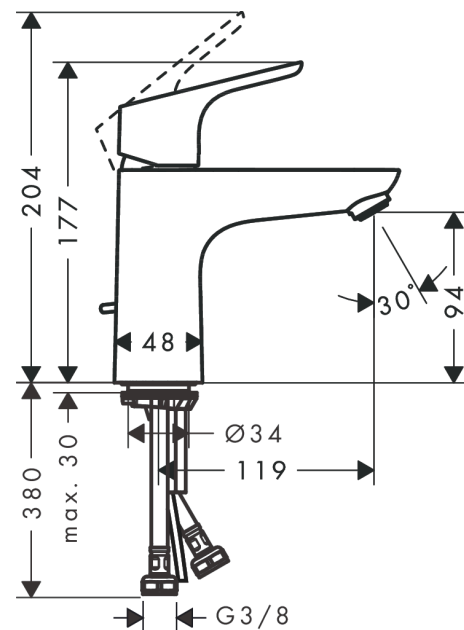

Focus

Single lever basin mixer 100 with pop-up waste set

Finish: **Chrome** Article Number: **31607000**

Description

product features

- consists of: single lever basin mixer, waste set
- ComfortZone 100
- projection: 119 mm
- spout height: 94 mm
- spray type: normal spray
- maximum flow rate at 3 bar: 5 l/min
- ceramic cartridge
- temperature limitation adjustable
- suitable for continuous flow water heaters
- pop-up waste set G 1¼
- material waste set: metal
- connection type: G ¾ connections
- connection dimension: DN15

Technology

Product image

Scale drawing

Focus

Single lever basin mixer 100 with pop-up waste set

Finish: **Chrome** Article Number: **31607000**

Flowchart