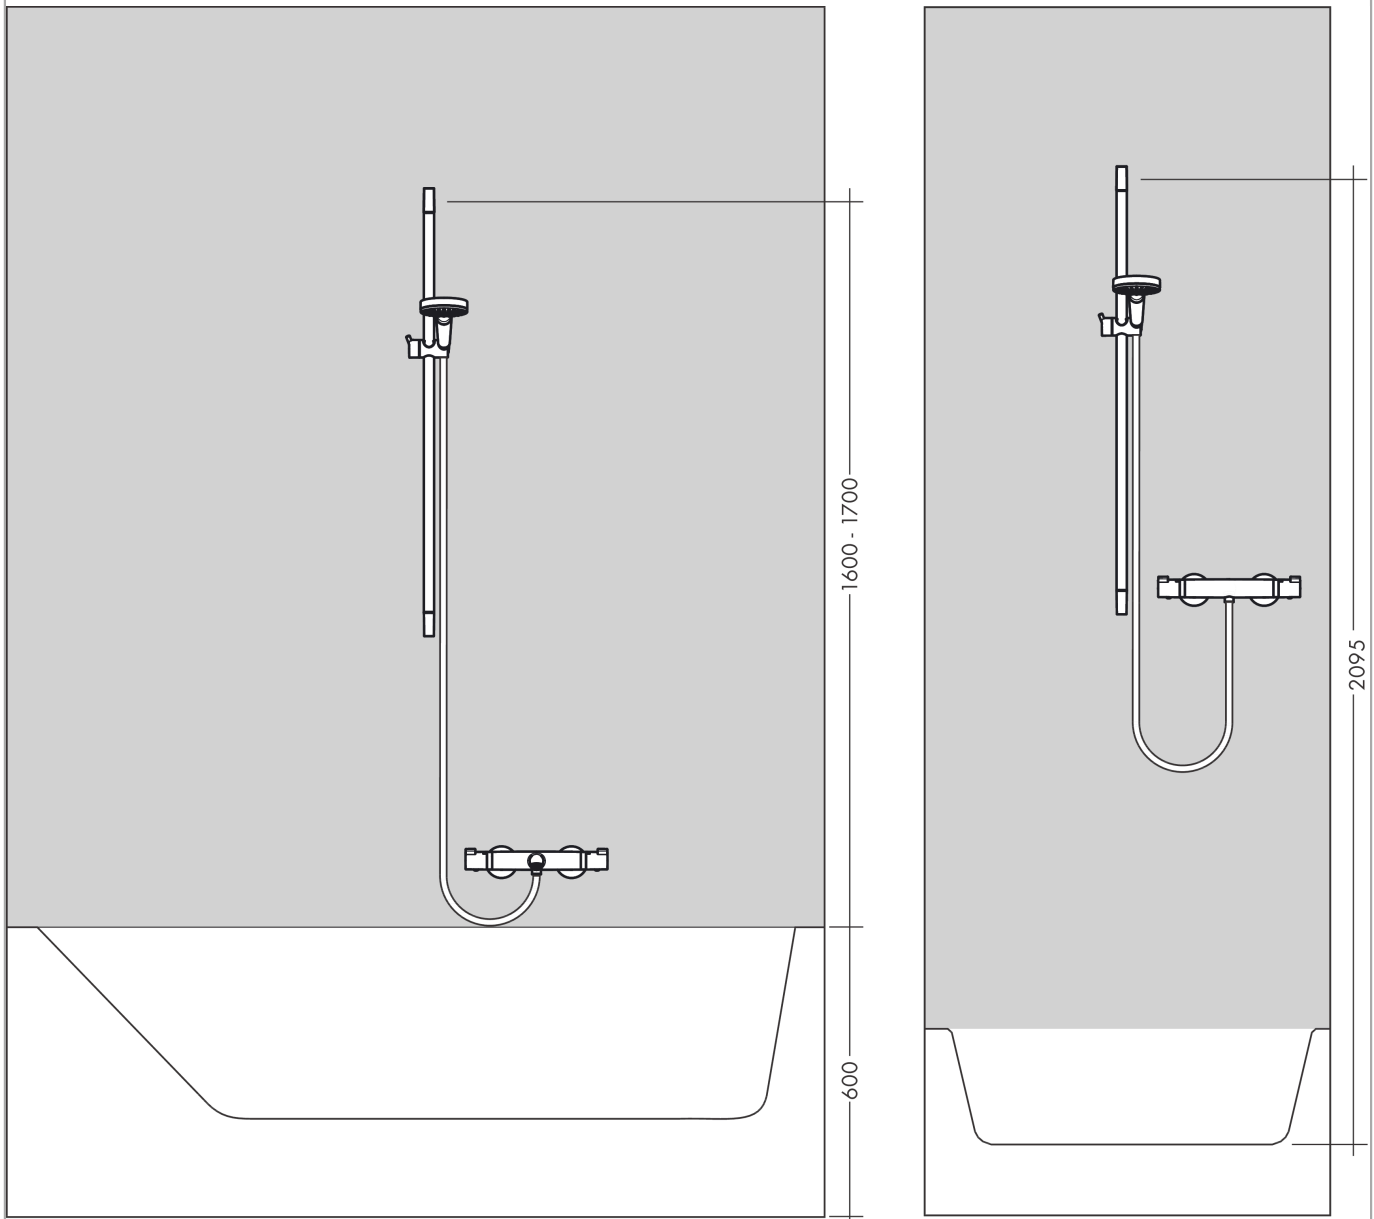

Croma Select E

Shower set 110 Vario with shower bar 65 cm

Finish: **White/Chrome** Article Number: **26582400**

Description

product features

- consists of: hand shower, shower bar, shower hose, slider
- shower head size: 110 mm
- spray type: TurboRain, IntenseRain, Rain
- convenient spray selection via Select button
- hand shower holder inclination angle can be adjusted by 45°
- maximum flow rate at 3 bar: 14,7 l/min
- minimum flow pressure: 1 bar
- operating pressure: min. 1 bar/max. 6 bar
- wall mounting: screw fastening
- wall supports made of plastic
- profile pipe: round
- pipe length: 669 mm
- shower bar diameter: 22 mm
- drilling distance 625 mm
- pivot connector prevents hose from tangling

Technology

Product image

Scale drawing

Croma Select E
Shower set 110 Vario with shower bar 65 cm
 Finish: **White/Chrome** Article Number: **26582400**

Flowchart

The consumption was measured in combination with the appropriate fittings (thermostat/mixer/in-wall valve) to reflect actual application in practice.

Croma Select E
Shower set 110 Vario with shower bar 65 cm
 Finish: **White/Chrome** Article Number: **26582400**

Installation examples

Croma Select E
Shower set 110 Vario with shower bar 65 cm
 Finish: **White/Chrome** Article Number: **26582400**

Exploded Drawing

Year of production: >11/14

Croma Select E
Shower set 110 Vario with shower bar 65 cm
 Finish: **White/Chrome** Article Number: **26582400**

Spare part list

Year of production: >11/14

Pos.	Description	Article Number	PC	PU
1	cover	95217000	4	1
2	tile-matching-disk 7 mm	97450000	98	1
3	wall support	95218000	3	1
4	mounting set	96179000	4	1
5	support, assy	92366000	9	1
6	handshower	26812400	98	1
7	filter insert	92421000	5	1
8	shower hose Isiflex'B 1,60 m	28276000	98	1
9	seal	98058000	1	1