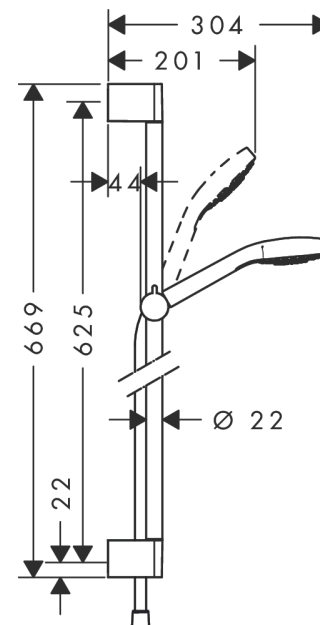

Croma Select E

Shower set 110 Vario with shower bar 65 cm

Finish: **White/Chrome** Article Number: **26582400**

Description

product features

- consists of: hand shower, shower bar, shower hose, slider
- shower head size: 110 mm
- spray type: TurboRain, IntenseRain, Rain
- convenient spray selection via Select button
- hand shower holder inclination angle can be adjusted by 45°
- maximum flow rate at 3 bar: 14,7 l/min
- minimum flow pressure: 1 bar
- operating pressure: min. 1 bar/max. 6 bar
- wall mounting: screw fastening
- wall supports made of plastic
- profile pipe: round
- pipe length: 669 mm
- shower bar diameter: 22 mm
- drilling distance 625 mm
- pivot connector prevents hose from tangling

Technology

Product image

Scale drawing

Croma Select E
Shower set 110 Vario with shower bar 65 cm
 Finish: **White/Chrome** Article Number: **26582400**

Flowchart

The consumption was measured in combination with the appropriate fittings (thermostat/mixer/in-wall valve) to reflect actual application in practice.

Croma Select E
Shower set 110 Vario with shower bar 65 cm
 Finish: **White/Chrome** Article Number: **26582400**

Installation examples

Croma Select E
Shower set 110 Vario with shower bar 65 cm
 Finish: **White/Chrome** Article Number: **26582400**

Exploded Drawing

Year of production: >11/14

Croma Select E
Shower set 110 Vario with shower bar 65 cm
 Finish: **White/Chrome** Article Number: **26582400**

Spare part list

Year of production: >11/14

Pos.	Description	Article Number	PC	PU
1	cover	95217000	4	1
2	tile-matching-disk 7 mm	97450000	98	1
3	wall support	95218000	3	1
4	mounting set	96179000	4	1
5	support, assy	92366000	9	1
6	handshower	26812400	98	1
7	filter insert	92421000	5	1
8	shower hose Isiflex'B 1,60 m	28276000	98	1
9	seal	98058000	1	1