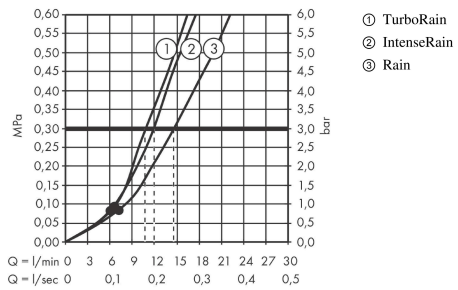

Croma Select E

Shower set 110 Vario with shower bar 65 cm

Finish: **White/Chrome** Article Number: **26582400**

Description

product features

- consists of: hand shower, shower bar, shower hose, slider
- shower head size: 110 mm
- spray type: TurboRain, IntenseRain, Rain
- convenient spray selection via Select button
- hand shower holder inclination angle can be adjusted by 45°
- maximum flow rate at 3 bar: 14,7 l/min
- minimum flow pressure: 1 bar
- operating pressure: min. 1 bar/max. 6 bar
- wall mounting: screw fastening
- wall supports made of plastic
- profile pipe: round
- pipe length: 669 mm
- shower bar diameter: 22 mm
- drilling distance 625 mm
- pivot connector prevents hose from tangling

Technology

Product image

Scale drawing

Croma Select E
Shower set 110 Vario with shower bar 65 cm
 Finish: **White/Chrome** Article Number: **26582400**

Flowchart

The consumption was measured in combination with the appropriate fittings (thermostat/mixer/in-wall valve) to reflect actual application in practice.

Croma Select E
Shower set 110 Vario with shower bar 65 cm
 Finish: **White/Chrome** Article Number: **26582400**

Installation examples

Croma Select E
Shower set 110 Vario with shower bar 65 cm
 Finish: **White/Chrome** Article Number: **26582400**