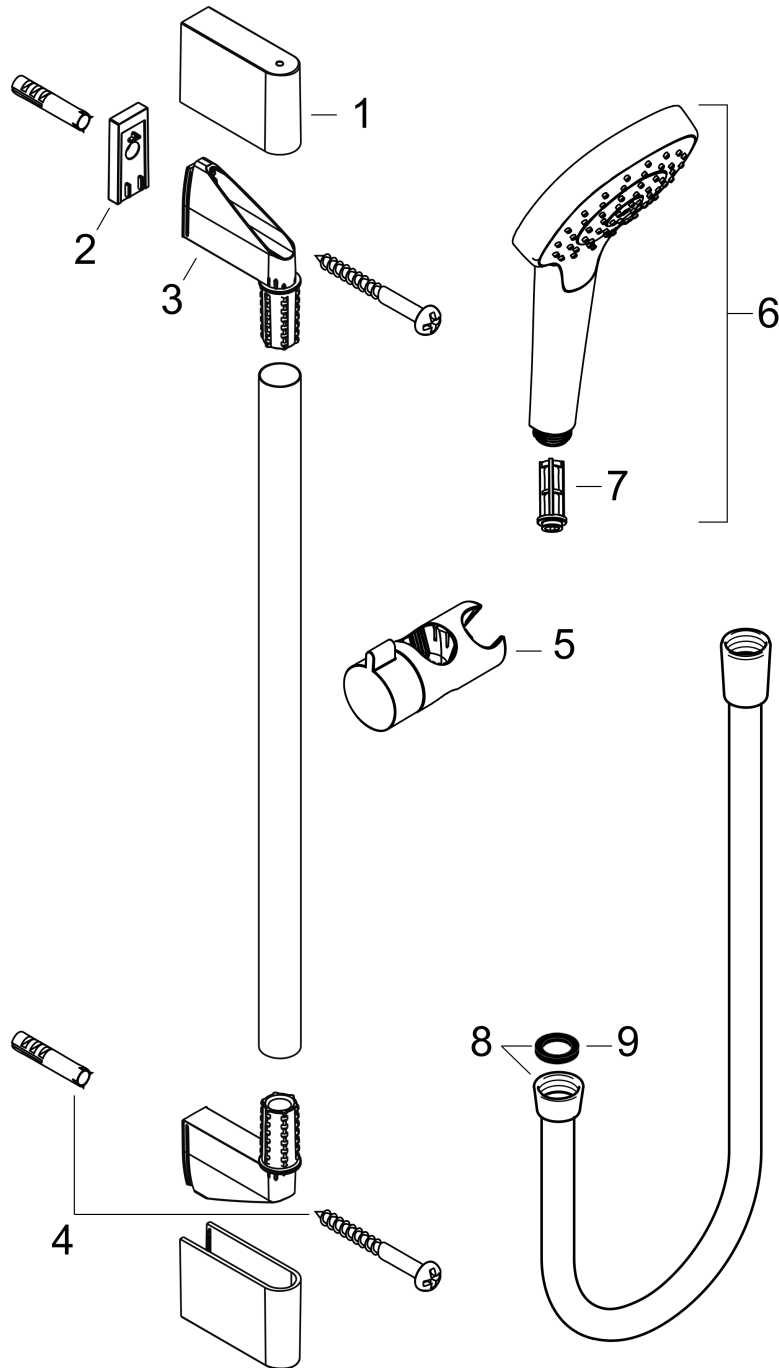

Croma Select E

Shower set 110 Vario with shower bar 65 cm

Finish: **White/Chrome** Article Number: **26582400**

Description

product features

- consists of: hand shower, shower bar, shower hose, slider
- shower head size: 110 mm
- spray type: TurboRain, IntenseRain, Rain
- convenient spray selection via Select button
- hand shower holder inclination angle can be adjusted by 45°
- maximum flow rate at 3 bar: 14,7 l/min
- minimum flow pressure: 1 bar
- operating pressure: min. 1 bar/max. 6 bar
- wall mounting: screw fastening
- wall supports made of plastic
- profile pipe: round
- pipe length: 669 mm
- shower bar diameter: 22 mm
- drilling distance 625 mm
- pivot connector prevents hose from tangling

Technology

Product image

Scale drawing

Croma Select E
Shower set 110 Vario with shower bar 65 cm
 Finish: **White/Chrome** Article Number: **26582400**

Flowchart

The consumption was measured in combination with the appropriate fittings (thermostat/mixer/in-wall valve) to reflect actual application in practice.

Croma Select E
Shower set 110 Vario with shower bar 65 cm
 Finish: **White/Chrome** Article Number: **26582400**

Installation examples

Croma Select E
Shower set 110 Vario with shower bar 65 cm
 Finish: **White/Chrome** Article Number: **26582400**

Exploded Drawing

Year of production: >11/14

Croma Select E
Shower set 110 Vario with shower bar 65 cm
 Finish: **White/Chrome** Article Number: **26582400**

Spare part list

Year of production: >11/14

Pos.	Description	Article Number	PC	PU
1	cover	95217000	4	1
2	tile-matching-disk 7 mm	97450000	98	1
3	wall support	95218000	3	1
4	mounting set	96179000	4	1
5	support, assy	92366000	9	1
6	handshower	26812400	98	1
7	filter insert	92421000	5	1
8	shower hose Isiflex'B 1,60 m	28276000	98	1
9	seal	98058000	1	1