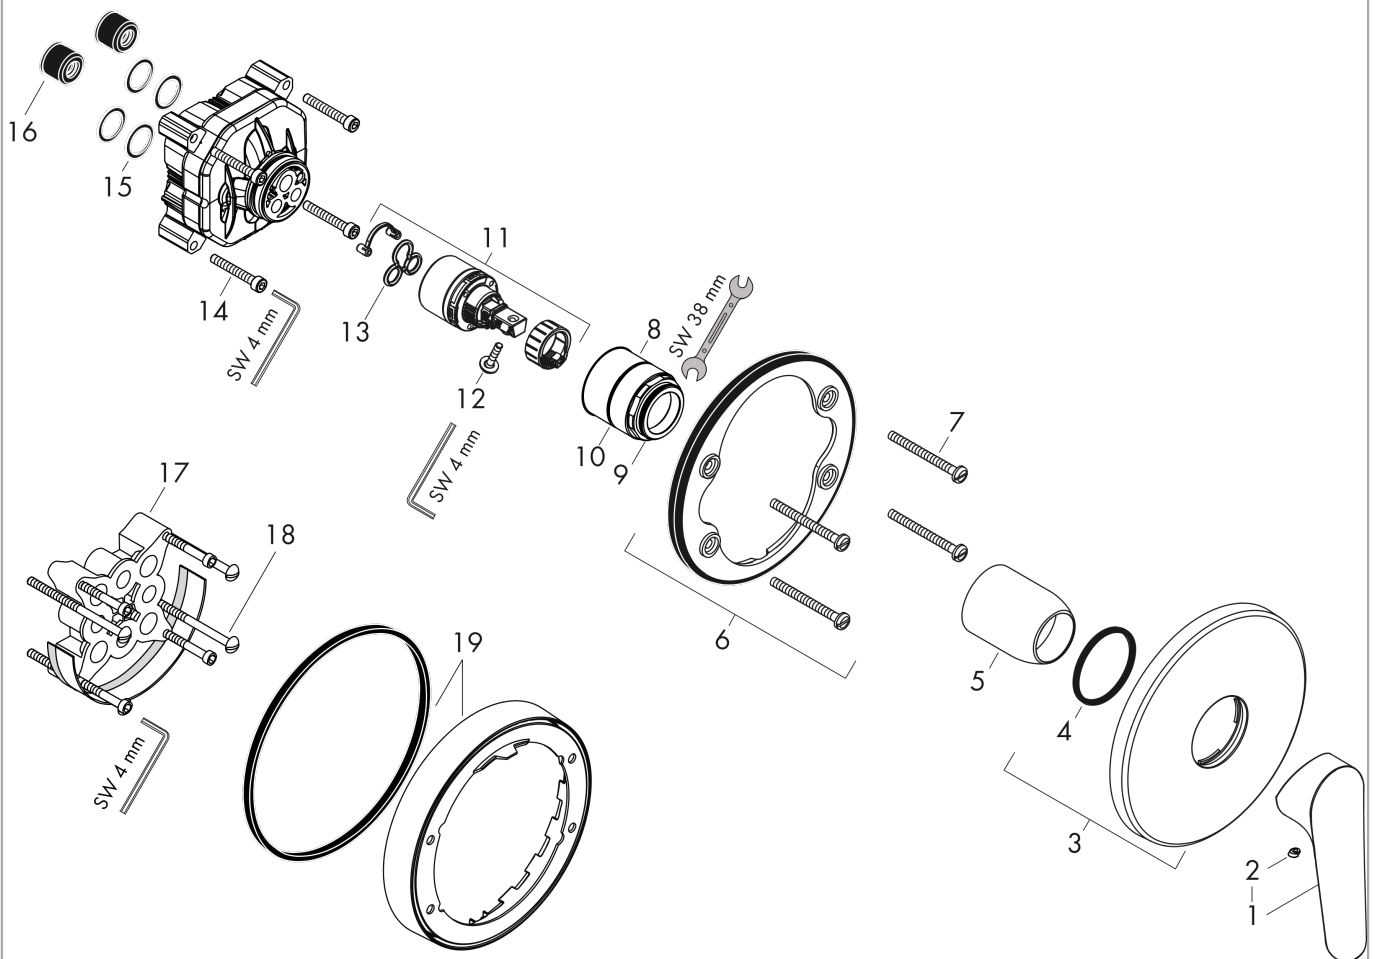

Logis E

Single lever shower mixer for concealed installation for iBox universal

Finish: **Chrome** Article Number: **71603000**

Description

product features

- 1 function
- maximum flow rate at 3 bar: 23,4 l/min
- ceramic cartridge
- temperature limitation adjustable
- min. operating pressure: 1 bar
- max. operating pressure: 10 bar
- connection type: basic set
- DVGW NW-6506CQ0125

Certificates / Sustainability

Product image

Scale drawing

Flowchart

Logis E

Single lever shower mixer for concealed installation for iBox universal

Finish: **Chrome** Article Number: **71603000**

Exploded Drawing

Year of production: >10/17

Logis E

Single lever shower mixer for concealed installation for iBox universal

Finish: **Chrome** Article Number: **71603000**

Spare part list

Year of production: >10/17

Pos.	Description	Article Number	PC	PU
1	handle	93024000	10	1
2	screw cover	96338000	1	1
3	escutcheon Ø 150 mm	98792000	11	1
4	O-ring 43x3	98418000	1	1
5	sleeve	98790000	8	1
6	holder for escutcheon	98793000	9	1
7	set of fixing screws	96454000	3	1
8	nut	98796000	9	1
9	O-ring 30x1,5	98433000	1	1
10	O-ring 39x1,5	98400000	1	1
11	cartridge, assy	92730000	11	1
12	locking screw for handle	95140000	2	1
13	seal	95008000	3	1
14	set of screws	96525000	3	1
15	O-ring 16x2	98133000	1	1
16	noise reduction	94073000	7	1
17	extension 25 mm	13595000	98	1
18	set of fixing screws	97747000	1	1
19	extension 22 mm (Ø 150 mm)	13597000	98	1
a	concealed item	01800180	98	1
b	adapter for exchanged connections	93181000	18	1