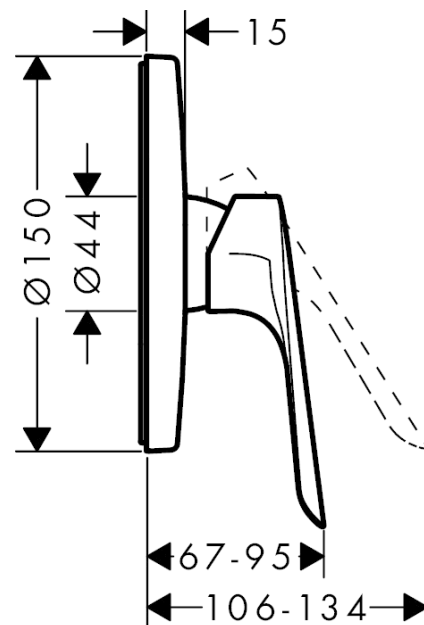

Logis E

Single lever shower mixer for concealed installation for iBox universal

Finish: **Chrome** Article Number: **71603000**

Description

product features

- 1 function
- maximum flow rate at 3 bar: 23,4 l/min
- ceramic cartridge
- temperature limitation adjustable
- min. operating pressure: 1 bar
- max. operating pressure: 10 bar
- connection type: basic set
- DVGW NW-6506CQ0125

Certificates / Sustainability

Product image

Scale drawing

Flowchart

Logis E

Single lever shower mixer for concealed installation for iBox universal

Finish: **Chrome** Article Number: **71603000**

Exploded Drawing

Year of production: >10/17

Logis E

Single lever shower mixer for concealed installation for iBox universal

Finish: **Chrome** Article Number: **71603000**

Spare part list

Year of production: >10/17

Pos.	Description	Article Number	PC	PU
1	handle	93024000	10	1
2	screw cover	96338000	1	1
3	escutcheon Ø 150 mm	98792000	11	1
4	O-ring 43x3	98418000	1	1
5	sleeve	98790000	8	1
6	holder for escutcheon	98793000	9	1
7	set of fixing screws	96454000	3	1
8	nut	98796000	9	1
9	O-ring 30x1,5	98433000	1	1
10	O-ring 39x1,5	98400000	1	1
11	cartridge, assy	92730000	11	1
12	locking screw for handle	95140000	2	1
13	seal	95008000	3	1
14	set of screws	96525000	3	1
15	O-ring 16x2	98133000	1	1
16	noise reduction	94073000	7	1
17	extension 25 mm	13595000	98	1
18	set of fixing screws	97747000	1	1
19	extension 22 mm (Ø 150 mm)	13597000	98	1
a	concealed item	01800180	98	1
b	adapter for exchanged connections	93181000	18	1