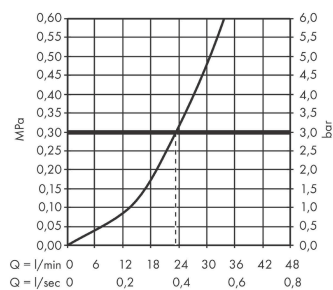

Logis E

Single lever shower mixer for concealed installation for iBox universal

Finish: **Chrome** Article Number: **71603000**

Description

product features

- 1 function
- maximum flow rate at 3 bar: 23,4 l/min
- ceramic cartridge
- temperature limitation adjustable
- min. operating pressure: 1 bar
- max. operating pressure: 10 bar
- connection type: basic set
- DVGW NW-6506CQ0125

Certificates / Sustainability

Product image

Scale drawing

Flowchart

Logis E

Single lever shower mixer for concealed installation for iBox universal

Finish: **Chrome** Article Number: **71603000**

Exploded Drawing