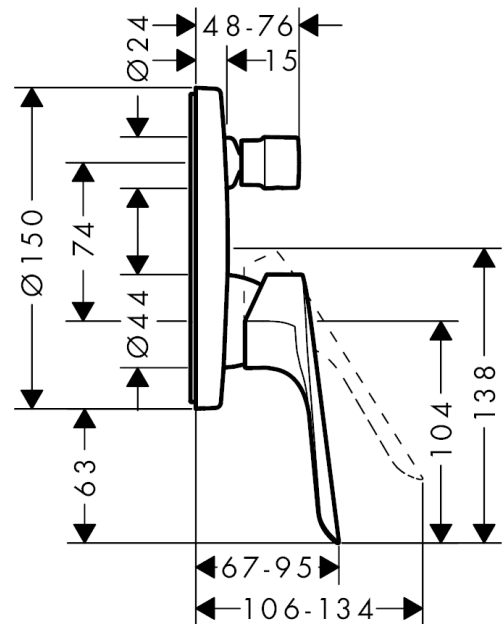

Logis E

Single lever bath mixer for concealed installation for iBox universal

Surfaces: **Chrome** Article Number: **71404000**

Description

product features

- 2 functions
- ceramic cartridge
- temperature limitation adjustable
- diverter with automatic resetting
- connection type: basic set
- min. operating pressure: 1 bar
- max. operating pressure: 10 bar
- DVGW NW-6506CQ0125
- ACS 17 ACC NY 405, valide jusqu'au 12.12.2022

Certificates

Product image

Scale drawing

Flowchart

Logis E

Single lever bath mixer for concealed installation for iBox universal

Surfaces: **Chrome** Article Number: **71404000**

Exploded Drawing

Year of production: >10/17

Logis E

Single lever bath mixer for concealed installation for iBox universal

Surfaces: **Chrome** Article Number: **71404000**

Spare part list

Year of production: >10/17

Pos.	Description	Article Number	PC	PU
1	handle	93024000	10	1
2	screw cover	96338000	1	1
3	diverter knob	98795000	10	1
4	hollow set screw M4x10	97667000	1	1
5	escutcheon Ø 150 mm	98791000	11	1
6	O-ring 43x3	98418000	1	1
7	O-ring 23x3	98142000	1	1
8	sleeve	98790000	8	1
9	sleeve	98794000	8	1
10	holder for escutcheon	98793000	9	1
11	set of fixing screws	96454000	3	1
12	nut	98796000	9	1
13	O-ring 30x1,5	98433000	1	1
14	O-ring 39x1,5	98400000	1	1
15	cartridge, assy	92730000	11	1
16	locking screw for handle	95140000	2	1
17	seal	95008000	3	1
18	selector assy	95014000	11	1
19	O-ring 16x2,3	98207000	1	1
20	O-ring 20x2,5	92602000	2	1
21	set of screws	93243000	3	1
22	O-ring 16x2	98133000	1	1
23	noise reduction	94073000	7	1
24	extension 25 mm	13595000	98	1
25	set of fixing screws	97747000	1	1
26	extension 22 mm (Ø 150 mm)	13597000	98	1
a	concealed item	01800180	98	1
b	adapter for exchanged connections	93181000	18	1