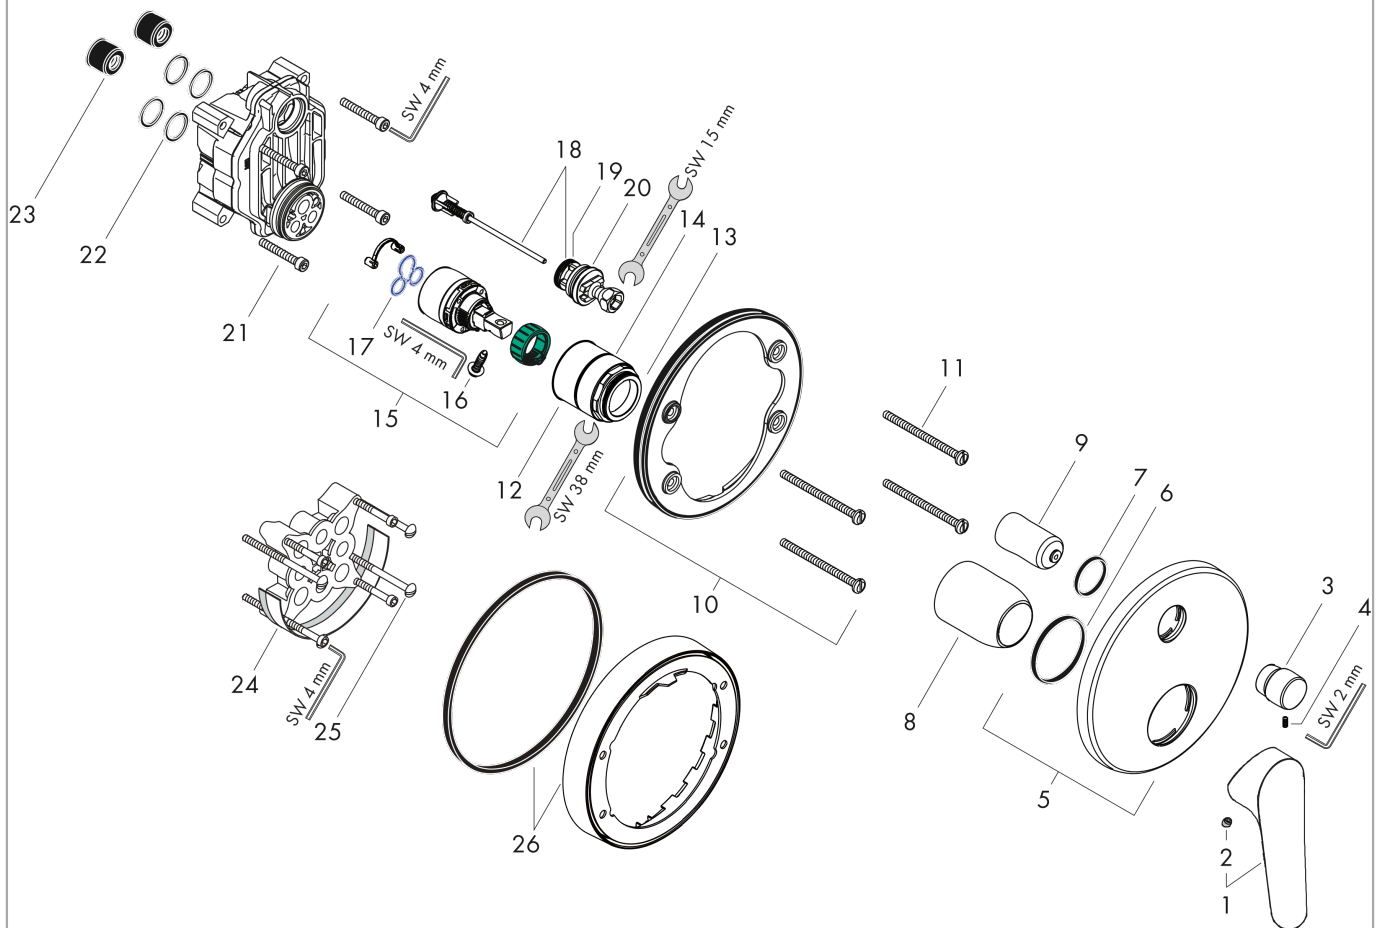

Logis E

Single lever bath mixer for concealed installation for iBox universal

Surfaces: **Chrome** Article Number: **71404000**

Description

product features

- 2 functions
- ceramic cartridge
- temperature limitation adjustable
- diverter with automatic resetting
- connection type: basic set
- min. operating pressure: 1 bar
- max. operating pressure: 10 bar
- DVGW NW-6506CQ0125
- ACS 17 ACC NY 405, valide jusqu'au 12.12.2022

Certificates

Product image

Scale drawing

Flowchart

Logis E

Single lever bath mixer for concealed installation for iBox universal

Surfaces: **Chrome** Article Number: **71404000**

Exploded Drawing

Year of production: >10/17

Logis E

Single lever bath mixer for concealed installation for iBox universal

Surfaces: **Chrome** Article Number: **71404000**

Spare part list

Year of production: >10/17

Pos.	Description	Article Number	PC	PU
1	handle	93024000	10	1
2	screw cover	96338000	1	1
3	diverter knob	98795000	10	1
4	hollow set screw M4x10	97667000	1	1
5	escutcheon Ø 150 mm	98791000	11	1
6	O-ring 43x3	98418000	1	1
7	O-ring 23x3	98142000	1	1
8	sleeve	98790000	8	1
9	sleeve	98794000	8	1
10	holder for escutcheon	98793000	9	1
11	set of fixing screws	96454000	3	1
12	nut	98796000	9	1
13	O-ring 30x1,5	98433000	1	1
14	O-ring 39x1,5	98400000	1	1
15	cartridge, assy	92730000	11	1
16	locking screw for handle	95140000	2	1
17	seal	95008000	3	1
18	selector assy	95014000	11	1
19	O-ring 16x2,3	98207000	1	1
20	O-ring 20x2,5	92602000	2	1
21	set of screws	93243000	3	1
22	O-ring 16x2	98133000	1	1
23	noise reduction	94073000	7	1
24	extension 25 mm	13595000	98	1
25	set of fixing screws	97747000	1	1
26	extension 22 mm (Ø 150 mm)	13597000	98	1
a	concealed item	01800180	98	1
b	adapter for exchanged connections	93181000	18	1