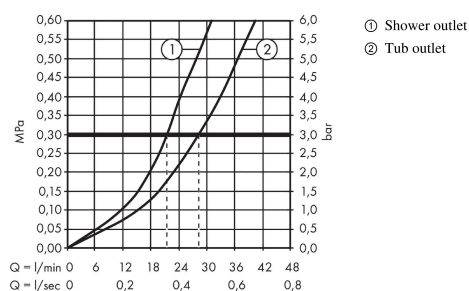

Logis E

Single lever bath mixer for concealed installation for iBox universal

Surfaces: **Chrome** Article Number: **71404000**

Description

product features

- 2 functions
- ceramic cartridge
- temperature limitation adjustable
- diverter with automatic resetting
- connection type: basic set
- min. operating pressure: 1 bar
- max. operating pressure: 10 bar
- DVGW NW-6506CQ0125
- ACS 17 ACC NY 405, valide jusqu'au 12.12.2022

Certificates

Product image

Scale drawing

Flowchart

Logis E

Single lever bath mixer for concealed installation for iBox universal

Surfaces: **Chrome** Article Number: **71404000**

Exploded Drawing