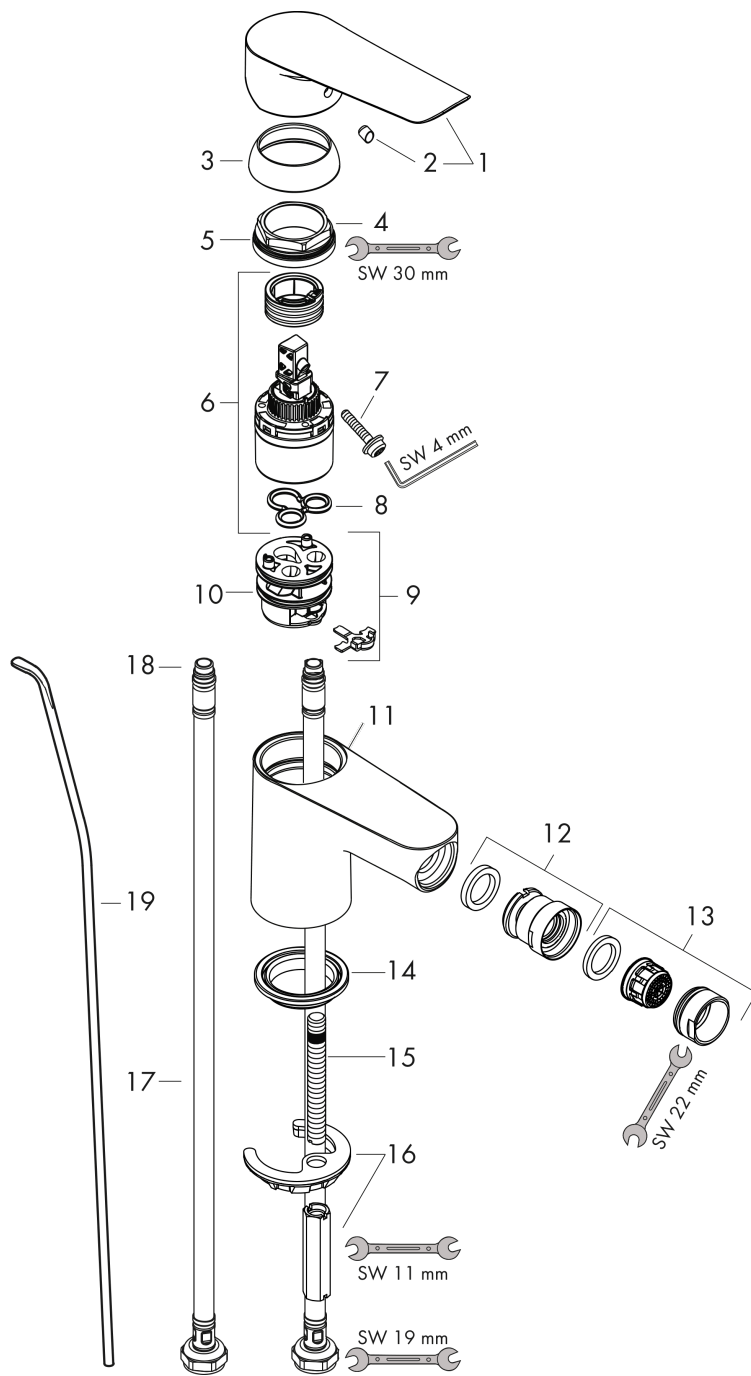

##### product features

- consists of: single lever bidet mixer, waste set
- projection: 115 mm
- spout height: 78 mm
- aerator with ball pivot
- spray type: normal spray
- maximum flow rate at 3 bar: 7,2 l/min
- ceramic cartridge
- temperature limitation adjustable
- suitable for continuous flow water heaters
- material waste set: synthetic
- connection type: G 3/8 connections
- connection dimension: DN15
- PA-IX 16956/IO
- DVGW DW-6506CT0646
- ACS 22 ACC LY 299 France, valide jusqu'au 07.06.2027

#### Scale drawing

**Logis E**

**Single lever bidet mixer with pop-up waste set**

Finish: **Chrome** Article Number: **71232000**

**Flowchart**

**Logis E**  
**Single lever bidet mixer with pop-up waste set**  
 Finish: **Chrome** Article Number: **71232000**

**Exploded Drawing**

Year of production: >04/17

#### Spare part list

Year of production: >04/17

Pos.	Description	Article Number	PC	PU
1	handle	93024000	10	1
2	screw cover	96338000	1	1
3	flange	97406000	6	1
4	nut	97209000	5	1
5	O-Ring 32x2	98193000	1	1
6	cartridge, assy	92730000	11	1
7	locking screw for handle	95140000	2	1
8	seal	95008000	3	1
9	adapter for cartridge	98750000	4	1
10	O-Ring 30x2	98186000	1	1
11	O-ring 35x2	92604000	2	1
12	ball joint	92036000	7	1
13	aerator M24x1 (5 l/min)	92372000	6	1
14	seal Ø 42	98722000	2	1
15	screw M8 x 68	97736000	2	1
16	fixing set	96016000	8	1
17	connection hose 450 mm M8x0,75 G3/8	97206000	8	1
18	O-ring 6,6x1,6	93019000	1	1
19	pull rod	96657000	4	1
a	pop up waste	92168007	0	1