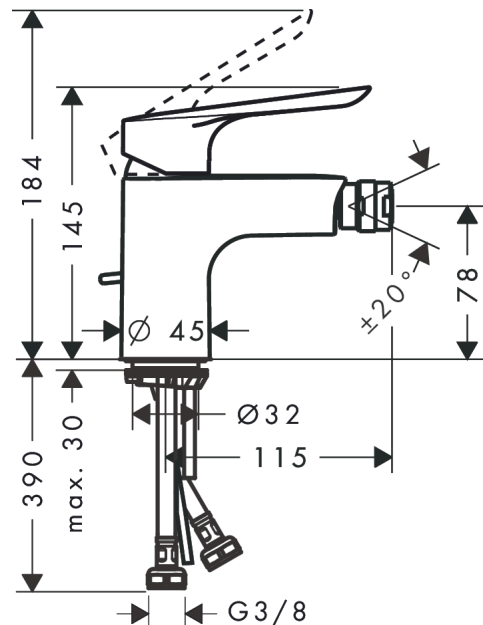

Scale drawing