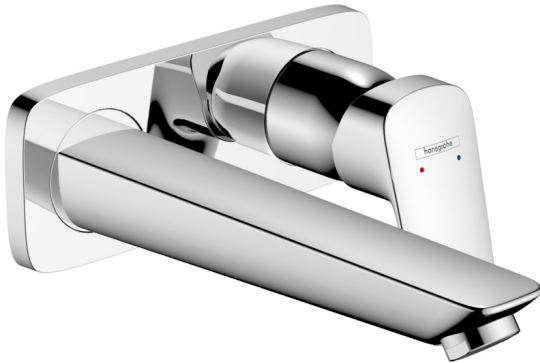

Logis

Single lever basin mixer for concealed installation wall-mounted with spout 19,5 cm

Finish: **Chrome** Article Number: **71220000**

Description

product features

- consists of: single lever basin mixer for concealed installation wall-mounted, waste set
- projection: 195 mm
- spray type: normal spray
- maximum flow rate at 3 bar: 5 l/min
- ceramic cartridge
- temperature limitation adjustable
- suitable for continuous flow water heaters
- non-closing waste set
- material waste set: metal
- connection type: basic set
- connection dimension: DN15
- handle can be positioned on the right or left, depending on the basic set installation

Technology

Product image

Scale drawing

Logis

Single lever basin mixer for concealed installation wall-mounted with spout 19,5 cm

Finish: **Chrome** Article Number: **71220000**

Flowchart

Logis

Single lever basin mixer for concealed installation wall-mounted with spout 19,5 cm

Finish: Chrome Article Number: 71220000

Installation examples