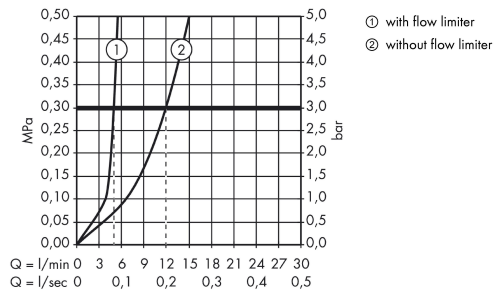

Logis

Single lever basin mixer for concealed installation wall-mounted with spout 19,5 cm

Finish: **Chrome** Article Number: **71220000**

Description

product features

- consists of: single lever basin mixer for concealed installation wall-mounted, waste set
- projection: 195 mm
- spray type: normal spray
- maximum flow rate at 3 bar: 5 l/min
- ceramic cartridge
- temperature limitation adjustable
- suitable for continuous flow water heaters
- non-closing waste set
- material waste set: metal
- connection type: basic set
- connection dimension: DN15
- handle can be positioned on the right or left, depending on the basic set installation

Technology

Product image

Scale drawing

Logis

Single lever basin mixer for concealed installation wall-mounted with spout 19,5 cm

Finish: **Chrome** Article Number: **71220000**

Flowchart

Logis