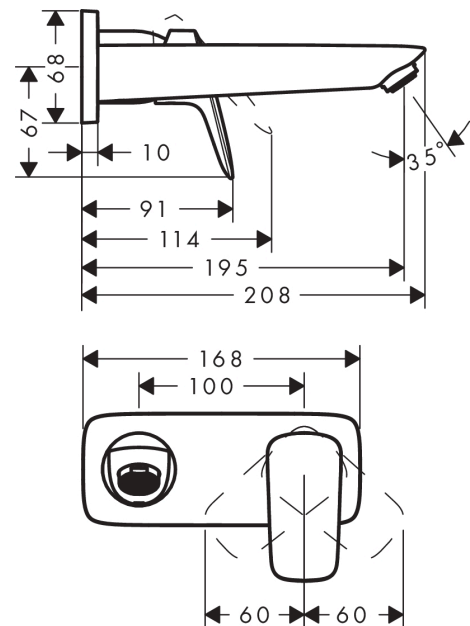

Logis

Single lever basin mixer for concealed installation wall-mounted with spout 19,5 cm

Finish: **Chrome** Article Number: **71220000**

Description

product features

- consists of: single lever basin mixer for concealed installation wall-mounted, waste set
- projection: 195 mm
- spray type: normal spray
- maximum flow rate at 3 bar: 5 l/min
- ceramic cartridge
- temperature limitation adjustable
- suitable for continuous flow water heaters
- non-closing waste set
- material waste set: metal
- connection type: basic set
- connection dimension: DN15
- handle can be positioned on the right or left, depending on the basic set installation

Technology

Product image

Scale drawing

Logis

Single lever basin mixer for concealed installation wall-mounted with spout 19,5 cm

Finish: **Chrome** Article Number: **71220000**

Flowchart

Logis

Single lever basin mixer for concealed installation wall-mounted with spout 19,5 cm

Finish: Chrome Article Number: 71220000

Installation examples