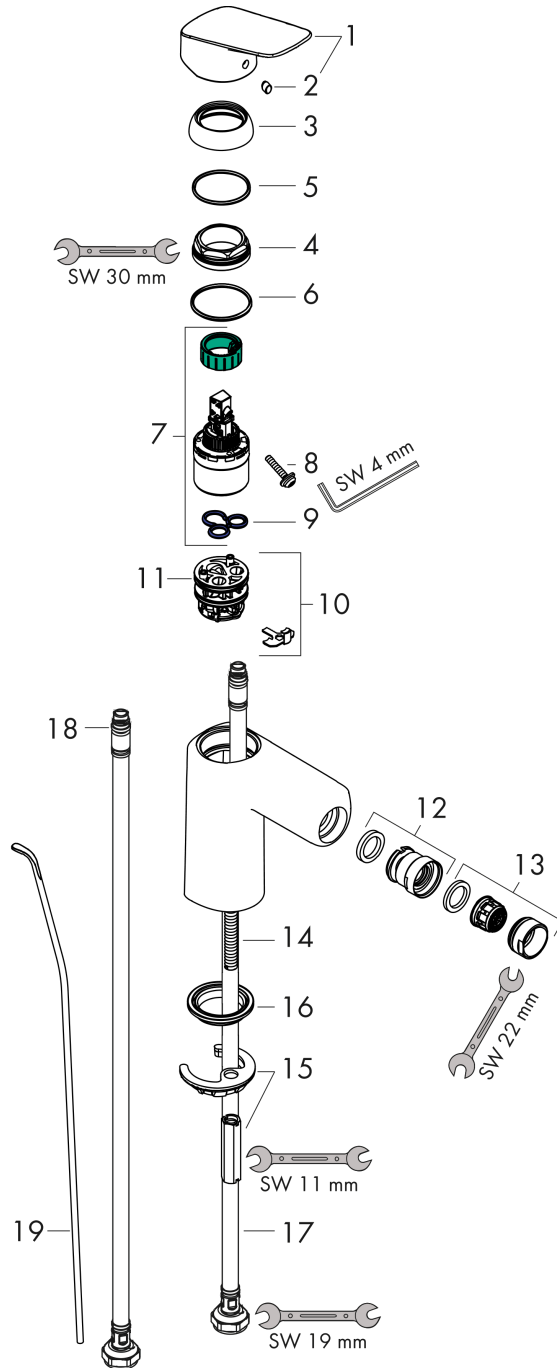

##### product features

- consists of: single lever bidet mixer, waste set
- projection: 119 mm
- spout height: 99 mm
- aerator with ball pivot
- spray type: normal spray
- maximum flow rate at 3 bar: 7,2 l/min
- ceramic cartridge
- temperature limitation adjustable
- suitable for continuous flow water heaters
- pop-up waste set G 1¼
- material waste set: synthetic
- connection type: G ¾ connections
- connection dimension: DN15
- P-IX 28139/IO
- DVGW NW-6506CP0553
- ACS 22 ACC LY 299 France, valide jusqu'au 07.06.2027
- Kiwa K6161\_Mechanical Mixers EN817
- SVGW 1409-6309

#### Scale drawing

**Logis**

**Single lever bidet mixer 100 with pop-up waste set**

Finish: **Chrome** Article Number: **71200000**

**Flowchart**

**Logis**

**Single lever bidet mixer 100 with pop-up waste set**

Finish: **Chrome** Article Number: **71200000**

**Exploded Drawing**

Year of production: >05/15

### Spare part list

Year of production: >05/15

Pos.	Description	Article Number	PC	PU
1	handle	92224000	10	1
2	screw cover	96338000	1	1
3	flange	97406000	6	1
4	nut	97209000	5	1
5	O-Ring 32x2	98193000	1	1
6	O-ring 35x2	92604000	2	1
7	cartridge, assy	92730000	11	1
8	locking screw for handle	95140000	2	1
9	seal	95008000	3	1
10	adapter for cartridge	98750000	4	1
11	O-Ring 30x2	98186000	1	1
12	ball joint	92036000	7	1
13	aerator M24x1 (7 l/min)	92509000	6	1
14	screw M8 x 68	97736000	2	1
15	fixing set	96016000	8	1
16	seal Ø 42	98722000	2	1
17	connection hose 450 mm M8x0,75 G3/8	97206000	8	1
18	O-ring 6,6x1,6	93019000	1	1
19	pull rod	96657000	4	1
a	pop up waste	92168000	9	1