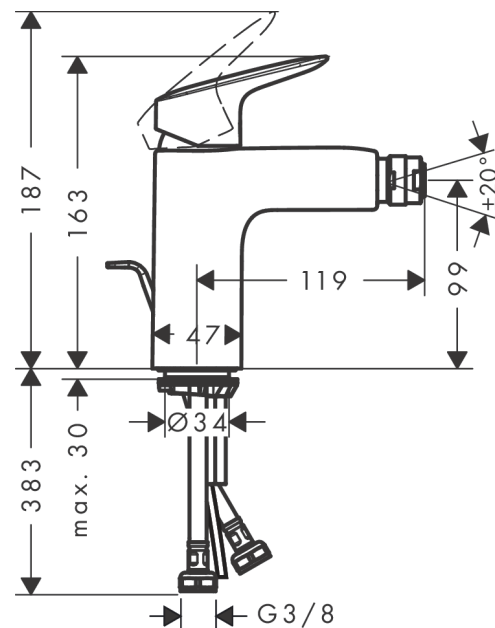

Scale drawing