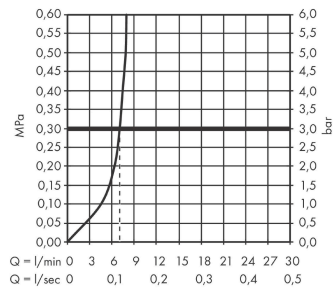

#### Scale drawing

**Logis**

**Single lever bidet mixer 100 with pop-up waste set**

Finish: **Chrome** Article Number: **71200000**

**Flowchart**

**Logis**

**Single lever bidet mixer 100 with pop-up waste set**