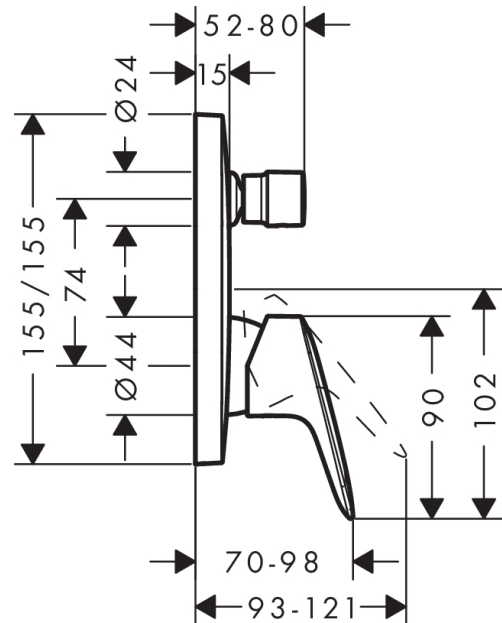

## Logis

Single lever bath mixer for concealed installation for iBox universal

Finish: **Chrome** Article Number: **71405000**

### Description

#### product features

- 2 functions
- flow rate upper outlet: 21 l/min
- flow rate lower outlet: 29 l/min
- maximum flow rate at 3 bar: 29 l/min
- ceramic cartridge
- temperature limitation adjustable
- diverter with automatic resetting
- connection type: basic set
- min. operating pressure: 1 bar
- max. operating pressure: 10 bar

### Scale drawing