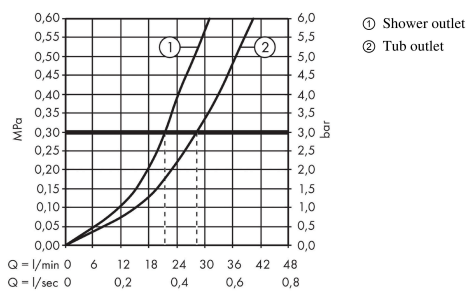

Logis

Single lever bath mixer for concealed installation for iBox universal

Finish: **Chrome** Article Number: **71405000**

Description

product features

- 2 functions
- flow rate upper outlet: 21 l/min
- flow rate lower outlet: 29 l/min
- maximum flow rate at 3 bar: 29 l/min
- ceramic cartridge
- temperature limitation adjustable
- diverter with automatic resetting
- connection type: basic set
- min. operating pressure: 1 bar
- max. operating pressure: 10 bar

Product image

Scale drawing

Flowchart