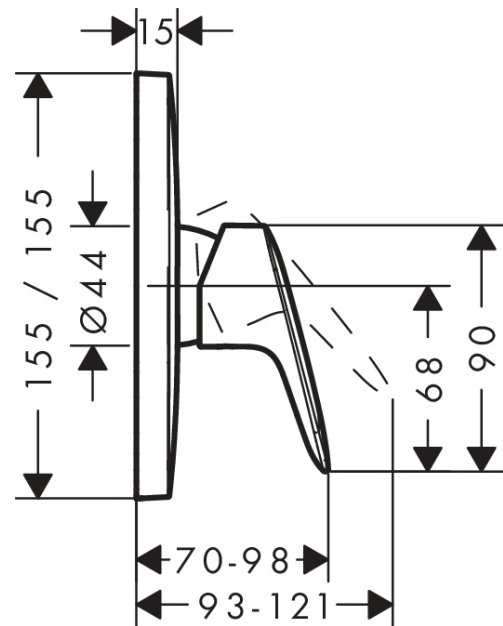

Logis

Single lever shower mixer for concealed installation for iBox universal

Finish: **Chrome** Article Number: **71605000**

Description

product features

- 1 function
- maximum flow rate at 3 bar: 29,3 l/min
- ceramic cartridge
- temperature limitation adjustable
- connection type: basic set

Product image

Scale drawing

Flowchart

Logis

Single lever shower mixer for concealed installation for iBox universal

Finish: **Chrome** Article Number: **71605000**

Exploded Drawing

Year of production: >10/19