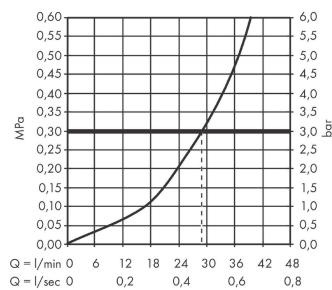

Logis

Single lever shower mixer for concealed installation for iBox universal

Finish: **Chrome** Article Number: **71605000**

Description

product features

- 1 function
- maximum flow rate at 3 bar: 29,3 l/min
- ceramic cartridge
- temperature limitation adjustable
- connection type: basic set

Product image

Scale drawing

Flowchart

Logis

Single lever shower mixer for concealed installation for iBox universal

Finish: **Chrome** Article Number: **71605000**

Exploded Drawing

Year of production: >10/19