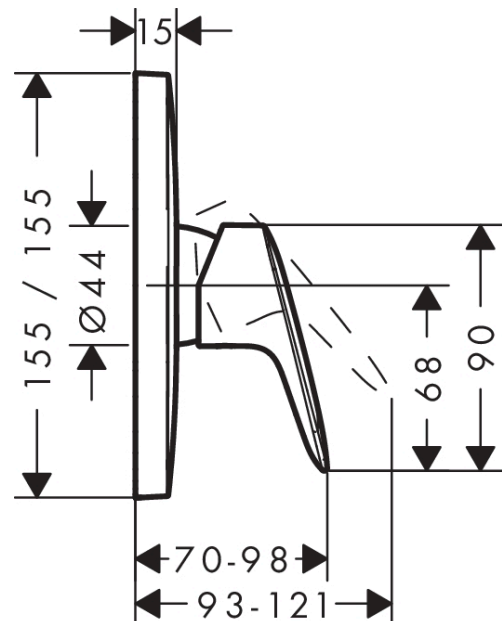

Logis

Single lever shower mixer for concealed installation for iBox universal

Finish: **Chrome** Article Number: **71605000**

Description

product features

- 1 function
- maximum flow rate at 3 bar: 29,3 l/min
- ceramic cartridge
- temperature limitation adjustable
- connection type: basic set
- PA-IX 9710/IB
- DVGW NW-6506CQ0125
- ETA VA 1.42/18751
- ACS 19 ACC LY 233 France, valide jusqu'au 09.12.2023
- NF_375-M1-23-2
- WRAS 1905003
- JWWA E-382

Certificates / Sustainability

Product image

Scale drawing

Flowchart

Logis

Single lever shower mixer for concealed installation for iBox universal

Finish: **Chrome** Article Number: **71605000**

Exploded Drawing

Year of production: >10/19

Logis

Single lever shower mixer for concealed installation for iBox universal

Finish: **Chrome** Article Number: **71605000**

Spare part list

Year of production: >10/19

Pos.	Description	Article Number	PC	PU
1	handle	92224000	10	1
2	screw cover	96338000	1	1
3	escutcheon 155 / 155 mm	95276000	11	1
4	O-ring 43x3	98418000	1	1
5	sleeve	98790000	8	1
6	holder for escutcheon	98793000	9	1
7	set of fixing screws	96454000	3	1
8	nut	98796000	9	1
9	O-ring 30x1,5	98433000	1	1
10	O-ring 39x1,5	98400000	1	1
11	cartridge, assy	92730000	11	1
12	locking screw for handle	95140000	2	1
13	seal	95008000	3	1
14	set of screws	96525000	3	1
15	O-ring 16x2	98133000	1	1
16	O-Ring 22x2	98185000	1	1
17	flow limiter (22 l/min)	95884000	4	1
18	noise reduction	96429000	2	1
19	extension 25 mm	13595000	98	1
20	set of fixing screws	97747000	1	1
21	extension 22 mm	15597000	98	1
a	concealed item	01800180	98	1