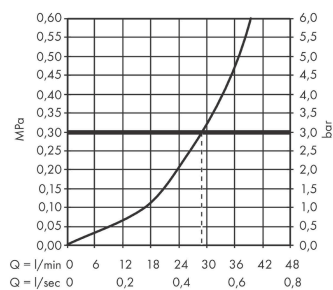

Logis

Single lever shower mixer for concealed installation for iBox universal

Finish: **Chrome** Article Number: **71605000**

Description

product features

- 1 function
- maximum flow rate at 3 bar: 29,3 l/min
- ceramic cartridge
- temperature limitation adjustable
- connection type: basic set
- PA-IX 9710/IB
- DVGW NW-6506CQ0125
- ETA VA 1.42/18751
- ACS 19 ACC LY 233 France, valide jusqu'au 09.12.2023
- NF_375-M1-23-2
- WRAS 1905003
- JWWA E-382

Certificates / Sustainability

Product image

Scale drawing

Flowchart

Logis

Single lever shower mixer for concealed installation for iBox universal

Finish: **Chrome** Article Number: **71605000**

Exploded Drawing