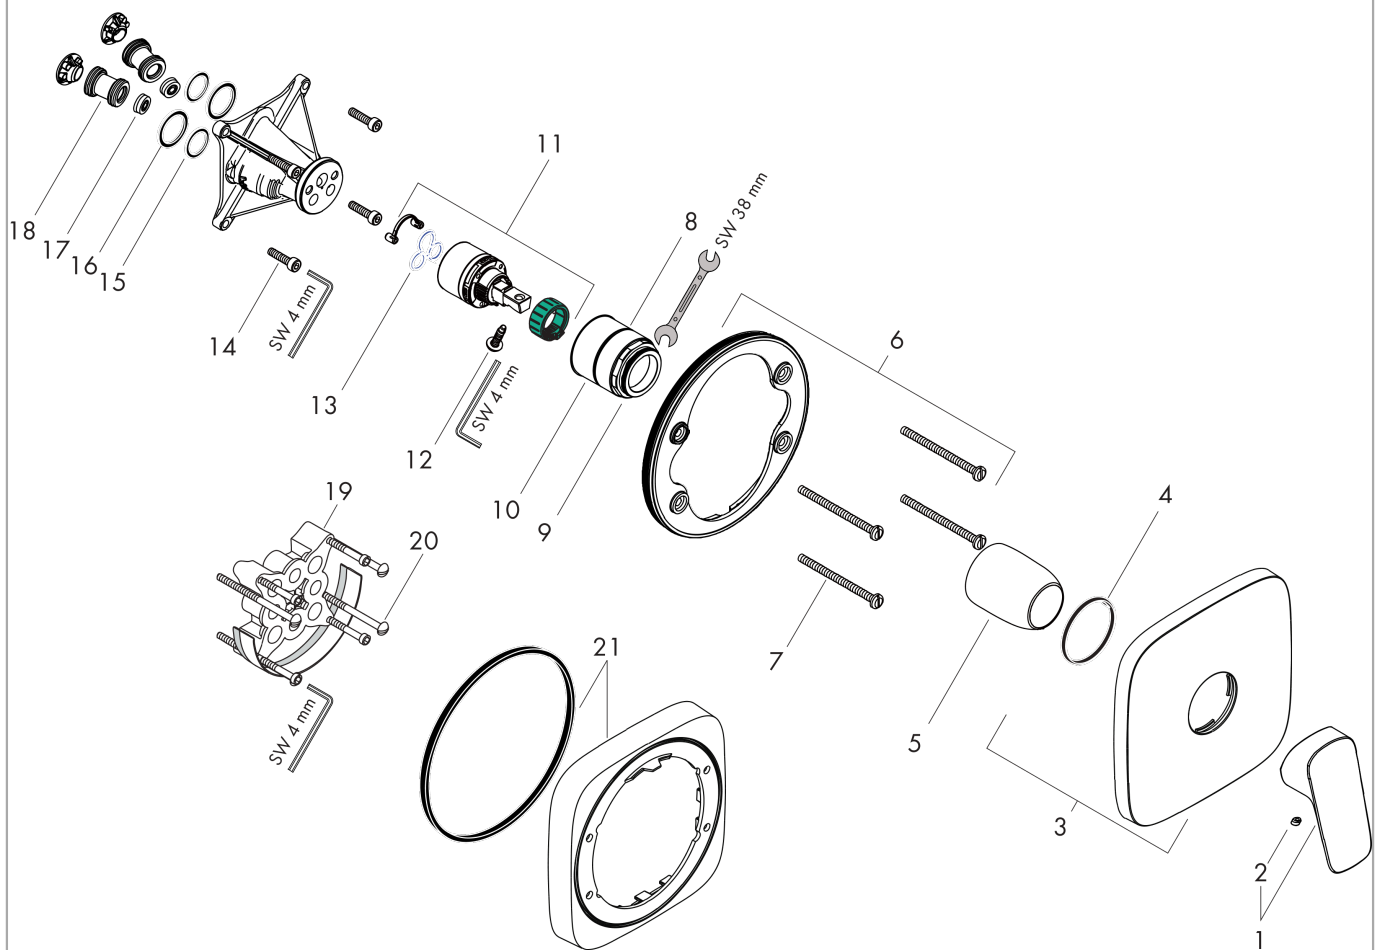

Logis

Single lever shower mixer for concealed installation for iBox universal

Finish: **Chrome** Article Number: **71605000**

Description

product features

- 1 function
- maximum flow rate at 3 bar: 29,3 l/min
- ceramic cartridge
- temperature limitation adjustable
- connection type: basic set
- PA-IX 9710/IB
- DVGW NW-6506CQ0125
- ETA VA 1.42/18751
- ACS 19 ACC LY 233 France, valide jusqu'au 09.12.2023
- NF_375-M1-23-2
- WRAS 1905003
- JWWA E-382

Certificates / Sustainability

Product image

Scale drawing

Flowchart

Logis

Single lever shower mixer for concealed installation for iBox universal

Finish: **Chrome** Article Number: **71605000**

Exploded Drawing

Year of production: >10/19

Logis

Single lever shower mixer for concealed installation for iBox universal

Finish: **Chrome** Article Number: **71605000**

Spare part list

Year of production: >10/19

Pos.	Description	Article Number	PC	PU
1	handle	92224000	10	1
2	screw cover	96338000	1	1
3	escutcheon 155 / 155 mm	95276000	11	1
4	O-ring 43x3	98418000	1	1
5	sleeve	98790000	8	1
6	holder for escutcheon	98793000	9	1
7	set of fixing screws	96454000	3	1
8	nut	98796000	9	1
9	O-ring 30x1,5	98433000	1	1
10	O-ring 39x1,5	98400000	1	1
11	cartridge, assy	92730000	11	1
12	locking screw for handle	95140000	2	1
13	seal	95008000	3	1
14	set of screws	96525000	3	1
15	O-ring 16x2	98133000	1	1
16	O-Ring 22x2	98185000	1	1
17	flow limiter (22 l/min)	95884000	4	1
18	noise reduction	96429000	2	1
19	extension 25 mm	13595000	98	1
20	set of fixing screws	97747000	1	1
21	extension 22 mm	15597000	98	1
a	concealed item	01800180	98	1