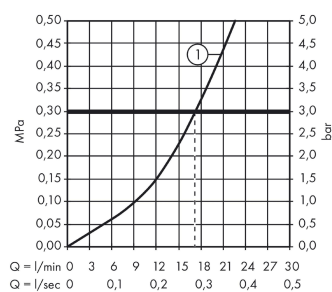

Logis
Single lever shower mixer for exposed installation
 Finish: **Chrome** Article Number: **71600000**

Description

product features

- 1 function
- centre distance: 150 ± 12 mm
- maximum flow rate at 3 bar: 28 l/min
- flow rate of hand shower at 3 bar: 17 l/min
- ceramic cartridge
- temperature limitation adjustable
- non-return valve
- with silencer
- hose connection DN15
- connection dimension: DN15
- connection type: s-shaped connections

Product image

Scale drawing

Flowchart

Shower outlet with 1B-resistance

Logis
Single lever shower mixer for exposed installation
 Finish: **Chrome** Article Number: **71600000**

Exploded Drawing

Year of production: >07/14