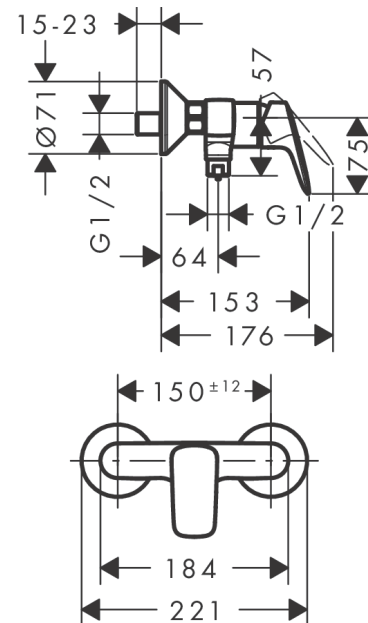

Logis
Single lever shower mixer for exposed installation
 Finish: **Chrome** Article Number: **71600000**

Description

product features

- 1 function
- centre distance: 150 ± 12 mm
- maximum flow rate at 3 bar: 28 l/min
- flow rate of hand shower at 3 bar: 17 l/min
- ceramic cartridge
- temperature limitation adjustable
- non-return valve
- with silencer
- hose connection DN15
- connection dimension: DN15
- connection type: s-shaped connections

Product image

Scale drawing

Flowchart

Shower outlet with 1B-resistance

Logis
Single lever shower mixer for exposed installation
 Finish: **Chrome** Article Number: **71600000**

Exploded Drawing

Year of production: >07/14