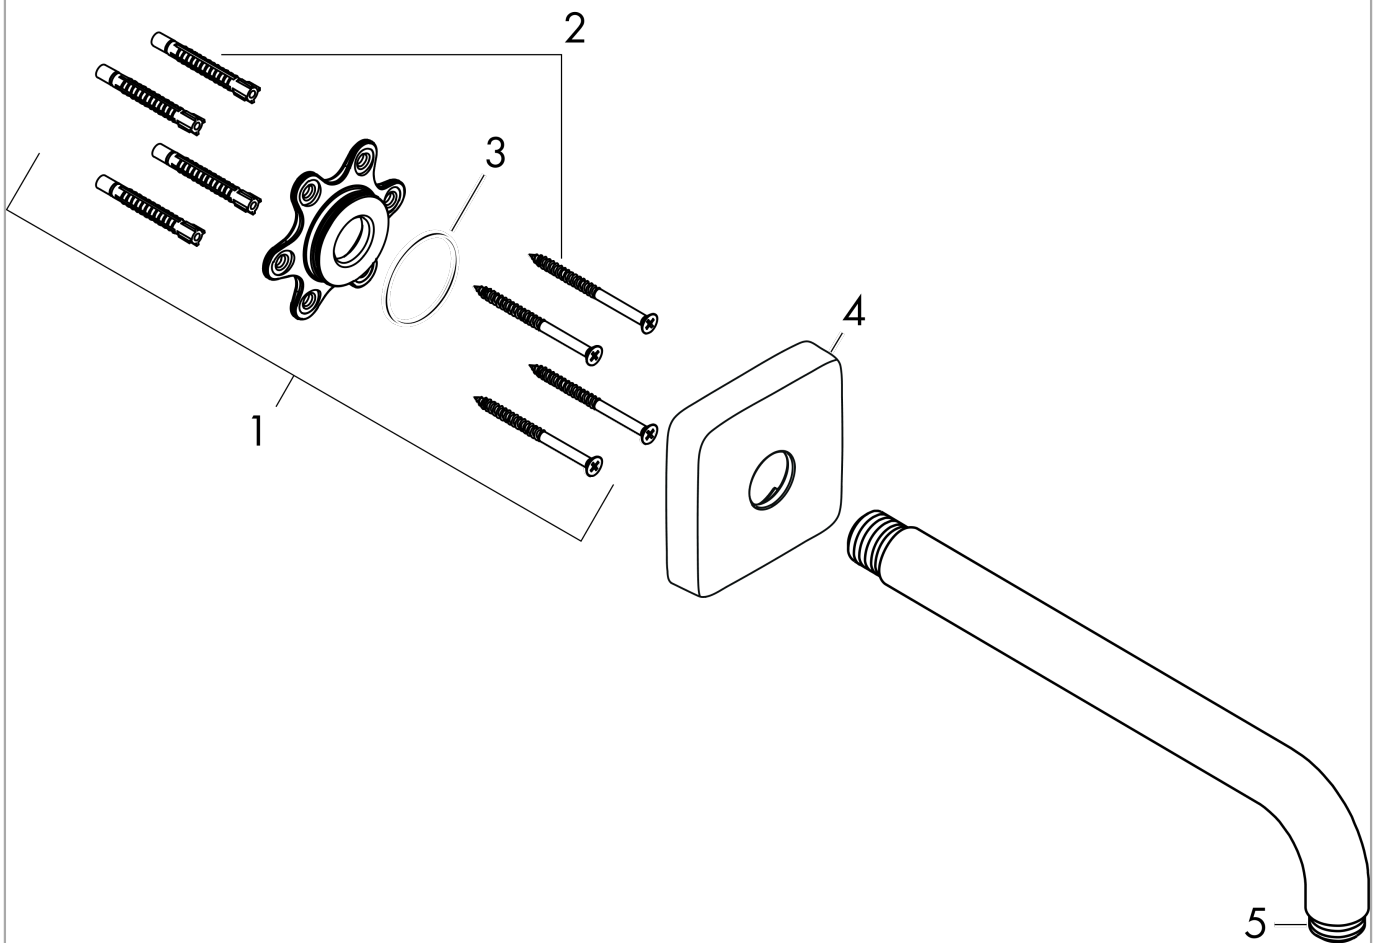

Shower arm E 38.9 cmFinish: **Chrome** Article Number: **27446000****Description****product features**

- length: 389 mm
- installation type: exposed installation
- material: brass
- version: 90° angle
- connection type: G ½

Product image**Scale drawing**

Shower arm E 38.9 cm

Finish: **Chrome** Article Number: **27446000**

Exploded Drawing

Year of production: >12/20

Shower arm E 38.9 cm

Finish: **Chrome** Article Number: **27446000**

Spare part list

Year of production: >12/20

Pos.	Description	Article Number	PC	PU
1	mounting kit	95208000	11	1
2	O-ring 34x2	98383000	2	1
3	mounting set	40916000	2	1
4	escutcheon	95515000	8	1
5	O-ring 16x2	98133000	1	1