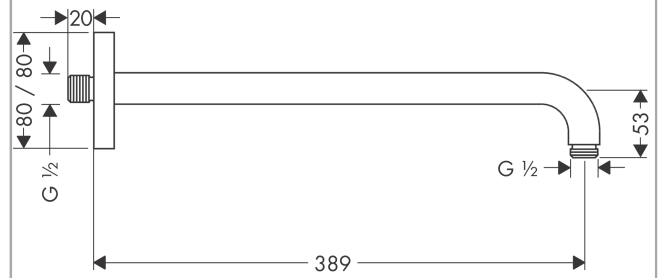

Shower arm E 38.9 cmFinish: **Chrome** Article Number: **27446000****Description****product features**

- length: 389 mm
- installation type: exposed installation
- material: brass
- version: 90° angle
- connection type: G ½

Product image**Scale drawing**

Shower arm E 38.9 cm

Finish: **Chrome** Article Number: **27446000**

Exploded Drawing

Year of production: >12/20

Shower arm E 38.9 cm

Finish: **Chrome** Article Number: **27446000**

Spare part list

Year of production: >12/20

Pos.	Description	Article Number	PC	PU
1	mounting kit	95208000	11	1
2	O-ring 34x2	98383000	2	1
3	mounting set	40916000	2	1
4	escutcheon	95515000	8	1
5	O-ring 16x2	98133000	1	1