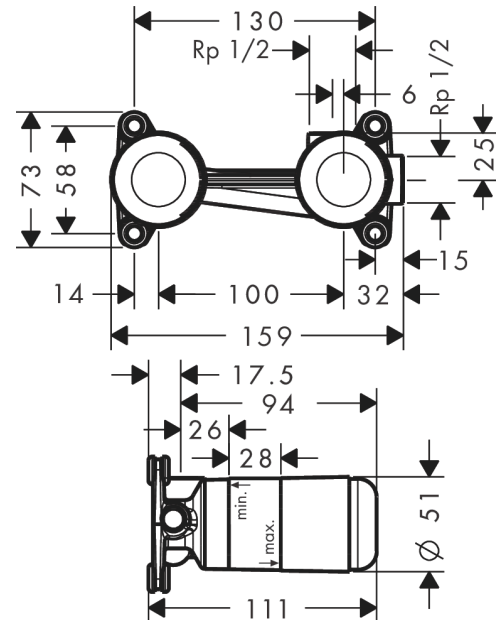

## Basic set for single lever basin mixer for concealed installation wall-mounted

Finish: Article Number: **13622180**

### Description

#### product features

- variable positioning of the mixer system, can be left or right of the spout
- easy orientation due to support surfaces for the spirit level
- with building protection cover against contamination during assembly
- with dimension indication for exact determination of the installation depth
- with pre-mounted fastening lugs for mounting in drywall and solidwall
- sound-decoupled installation
- connection dimension: DN15
- minimum mounting depth: 44 mm
- maximum mounting depth: 72 mm

### Scale drawing

**Basic set for single lever basin mixer for concealed installation wall-mounted**

Finish:     Article Number: **13622180**

**Exploded Drawing**

Year of production: >12/09