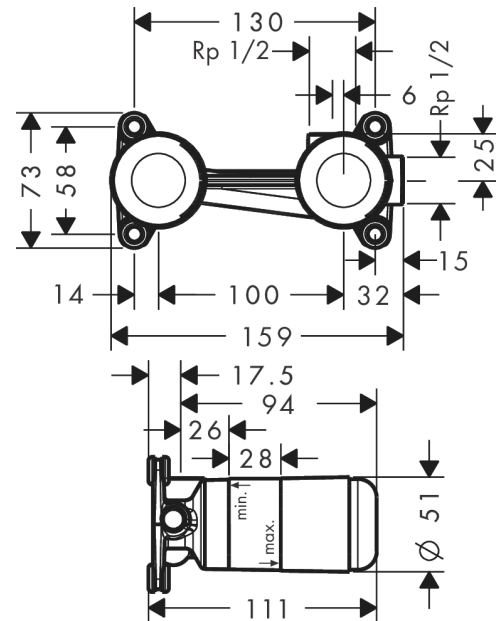

Basic set for single lever basin mixer for concealed installation wall-mounted

Finish: n.a. Article Number: **13622180**

Description

product features

- variable positioning of the mixer system, can be left or right of the spout
- easy orientation due to support surfaces for the spirit level
- with building protection cover against contamination during assembly
- with dimension indication for exact determination of the installation depth
- with pre-mounted fastening lugs for mounting in drywall and solidwall
- sound-decoupled installation
- connection dimension: DN15
- minimum mounting depth: 44 mm
- maximum mounting depth: 72 mm
- EPD Basic Sets

Certificates / Sustainability

Product image

Scale drawing

Basic set for single lever basin mixer for concealed installation wall-mounted
 Finish: n.a. Article Number: 13622180

Exploded Drawing

Year of production: >12/09

Basic set for single lever basin mixer for concealed installation wall-mounted

Finish: n.a. Article Number: **13622180**

Spare part list

Year of production: >12/09

Pos.	Description	Article Number	PC	PU
1	O-ring 18x2,5	98139000	1	1
2	O-ring 24x3	92112000	1	1
3	extension set 25 mm for 13622180	31971000	98	1
4	O-ring 34x2	98383000	2	1