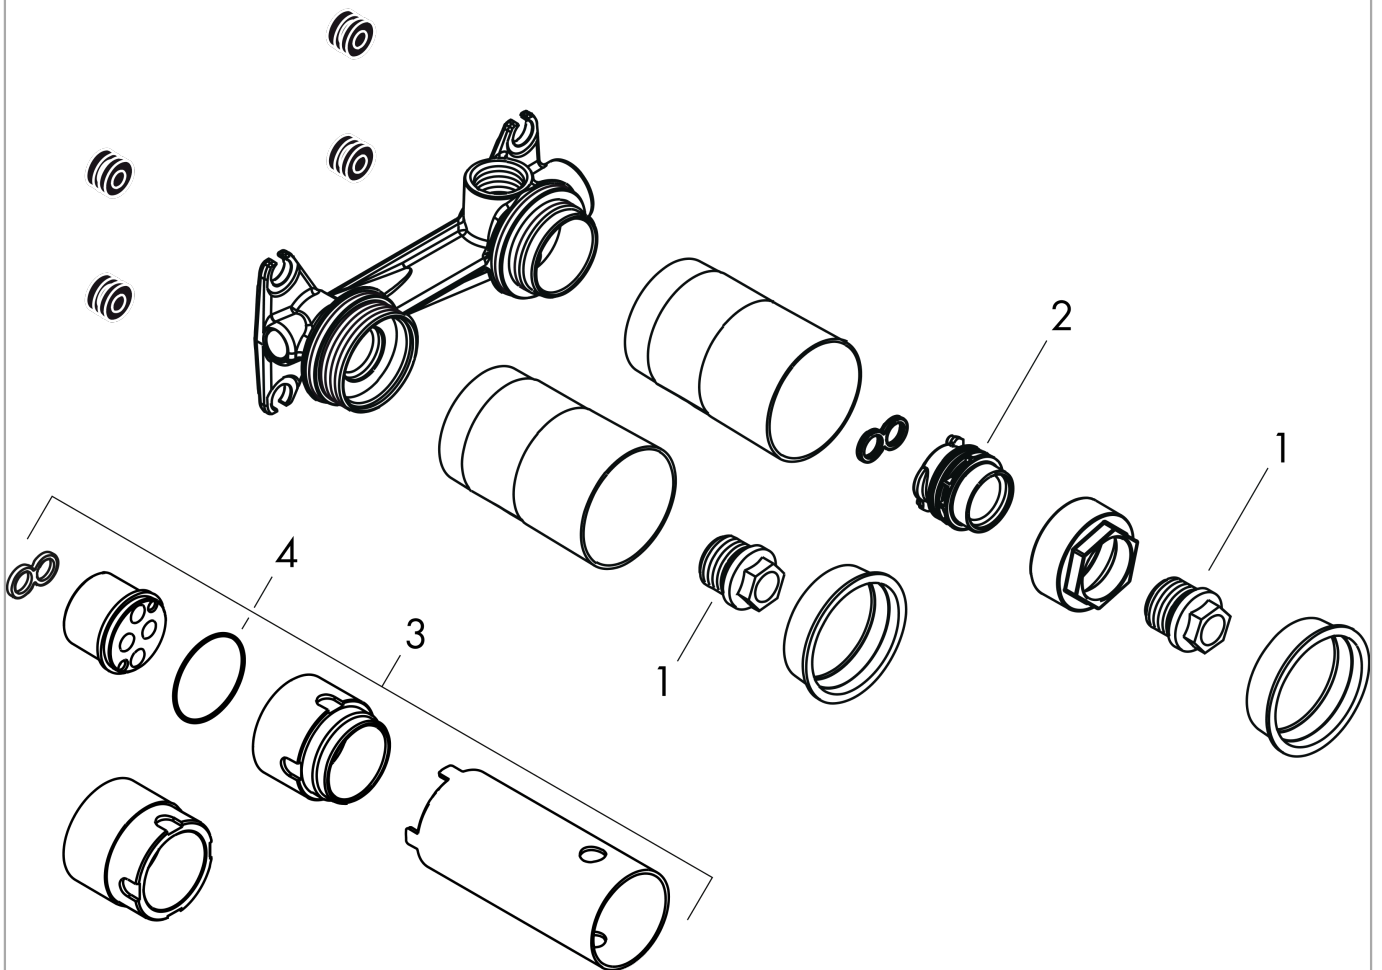

Basic set for single lever basin mixer for concealed installation wall-mounted

Finish: n.a. Article Number: **13622180**

Description

product features

- variable positioning of the mixer system, can be left or right of the spout
- easy orientation due to support surfaces for the spirit level
- with building protection cover against contamination during assembly
- with dimension indication for exact determination of the installation depth
- with pre-mounted fastening lugs for mounting in drywall and solidwall
- sound-decoupled installation
- connection dimension: DN15
- minimum mounting depth: 44 mm
- maximum mounting depth: 72 mm
- EPD Basic Sets

Certificates / Sustainability

Product image

Scale drawing

Basic set for single lever basin mixer for concealed installation wall-mounted
 Finish: n.a. Article Number: 13622180

Exploded Drawing

Year of production: >12/09

Basic set for single lever basin mixer for concealed installation wall-mounted

Finish: n.a. Article Number: **13622180**

Spare part list

Year of production: >12/09

Pos.	Description	Article Number	PC	PU
1	O-ring 18x2,5	98139000	1	1
2	O-ring 24x3	92112000	1	1
3	extension set 25 mm for 13622180	31971000	98	1
4	O-ring 34x2	98383000	2	1