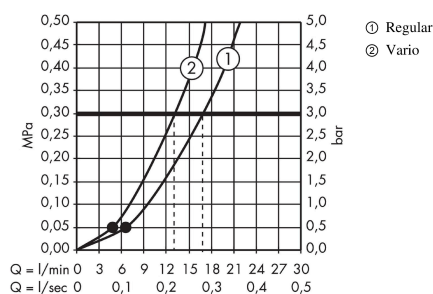

Crometta 85
Hand shower Vario
 Finish: **Chrome** Article Number: **28562000**

Description

product features

- shower head size: 85 mm
- spray type: normal spray, Vario spray
- spray type adjustment by turning spray disc
- spray disc surface: grey
- maximum flow rate at 3 bar: 17 l/min
- minimum flow pressure: 1 bar
- with internal water conduction
- rinseable screen seal
- connection thread G 1/2
- suitable for continuous flow water heaters
- EPD Hand Showers

Technology

Certificates / Sustainability

Product image

Scale drawing

Flowchart

The consumption was measured in combination with the appropriate fittings (thermostat/mixer/ in-wall valve) to reflect actual application in practice.