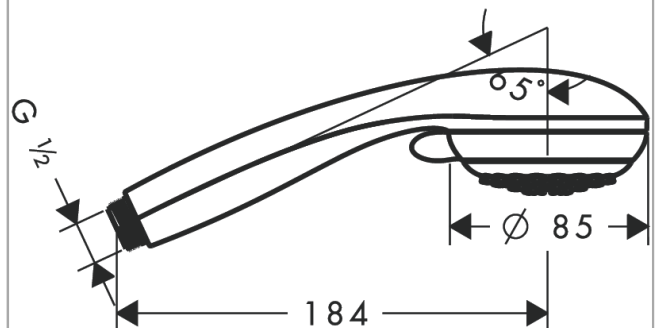

Crometta 85
Hand shower Vario
 Finish: **Chrome** Article Number: **28562000**

Description

product features

- shower head size: 85 mm
- spray type: normal spray, Vario spray
- spray type adjustment by turning spray disc
- spray disc surface: grey
- maximum flow rate at 3 bar: 17 l/min
- minimum flow pressure: 1 bar
- with internal water conduction
- rinseable screen seal
- connection thread G 1/2
- suitable for continuous flow water heaters
- EPD Hand Showers

Technology

Certificates / Sustainability

Product image

Scale drawing

Flowchart

The consumption was measured in combination with the appropriate fittings (thermostat/mixer/ in-wall valve) to reflect actual application in practice.

Crometta 85
Hand shower Vario
Finish: **Chrome** Article Number: **28562000**

Exploded Drawing

Year of production: >02/08

Crometta 85
Hand shower Vario
 Finish: **Chrome** Article Number: **28562000**

Spare part list