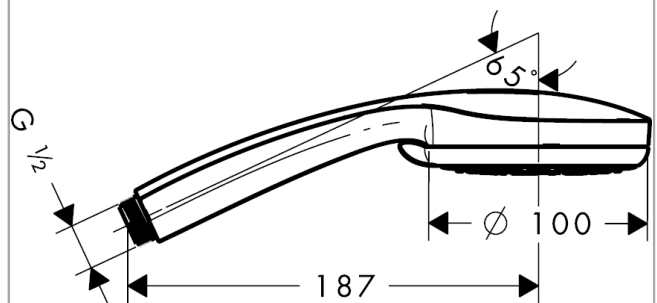

Croma 100
Hand shower Vario
 Finish: **Chrome** Article Number: **28535000**

Description

product features

- shower head size: 100 mm
- spray type: Rain, normal spray, Shampoo spray, Massage spray
- spray type adjustment by turning spray disc
- spray disc surface: grey
- maximum flow rate at 3 bar: 18 l/min
- minimum flow pressure: 1 bar
- with internal water conduction
- rinseable screen seal
- connection thread G 1/2
- suitable for continuous flow water heaters
- EPD Hand Showers

Technology

Certificates / Sustainability

Product image

Scale drawing

Flowchart

The consumption was measured in combination with the appropriate fittings (thermostat/mixer/ in-wall valve) to reflect actual application in practice.