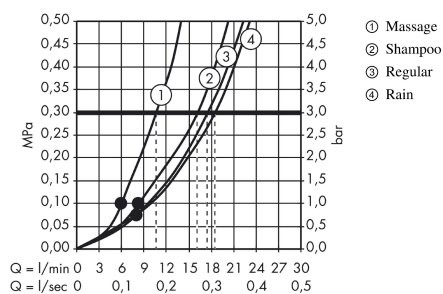

Croma 100
Hand shower Vario
 Finish: **Chrome** Article Number: **28535000**

Description

product features

- shower head size: 100 mm
- spray type: Rain, normal spray, Shampoo spray, Massage spray
- spray type adjustment by turning spray disc
- spray disc surface: grey
- maximum flow rate at 3 bar: 18 l/min
- minimum flow pressure: 1 bar
- with internal water conduction
- rinseable screen seal
- connection thread G 1/2
- suitable for continuous flow water heaters
- EPD Hand Showers

Technology

Certificates / Sustainability

Product image

Scale drawing

Flowchart

The consumption was measured in combination with the appropriate fittings (thermostat/mixer/ in-wall valve) to reflect actual application in practice.