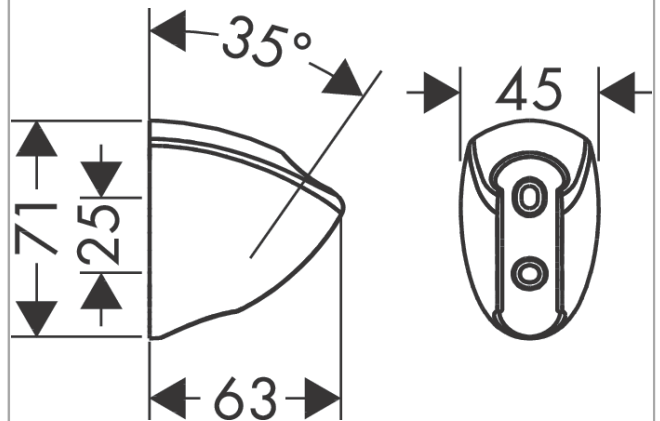

Shower holder Porter CFinish: **Chrome** Article Number: **27521000****Description****product features**

- fixed holding position
- material: plastic

Product image**Scale drawing**

Shower holder Porter C

Finish: **Chrome** Article Number: **27521000**

Exploded Drawing

Year of production: >10/93

Shower holder Porter C

Finish: **Chrome** Article Number: **27521000**

Spare part list

Year of production: >**10/93**