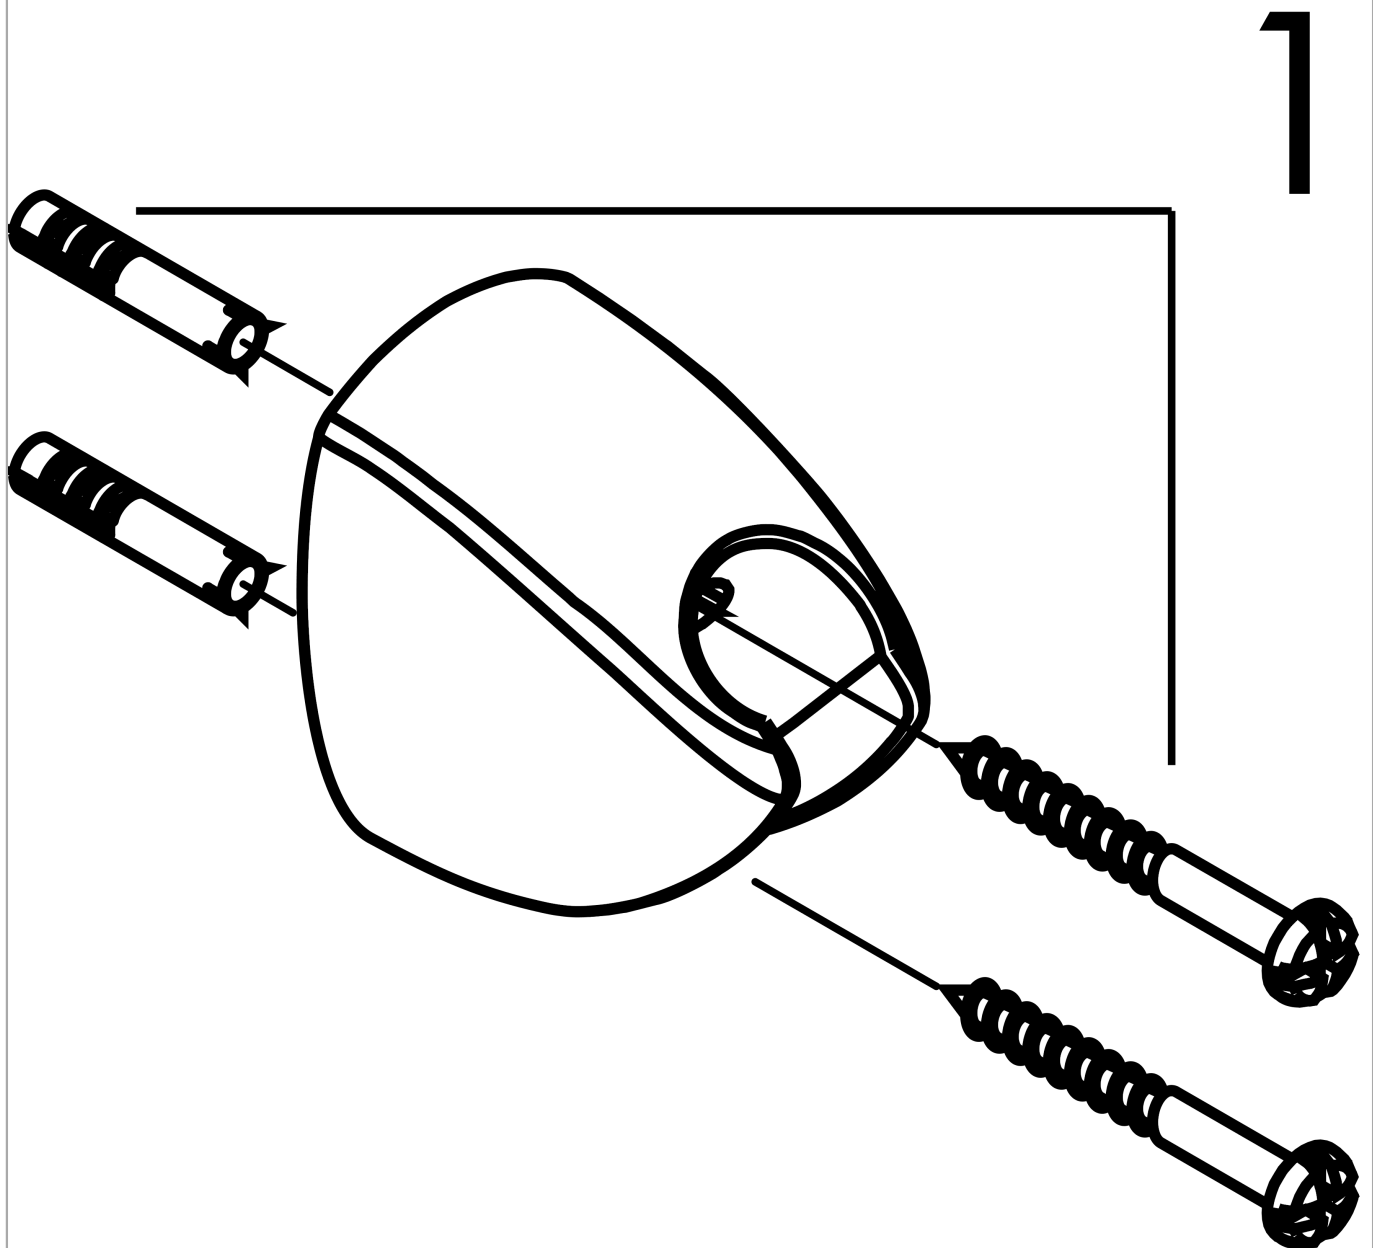

Shower holder Porter CFinish: **Chrome** Article Number: **27521000****Description****product features**

- fixed holding position
- material: plastic

Product image**Scale drawing**

Shower holder Porter C

Finish: **Chrome** Article Number: **27521000**

Exploded Drawing

Year of production: >10/93

Shower holder Porter C

Finish: **Chrome** Article Number: **27521000**

Spare part list

Year of production: >**10/93**