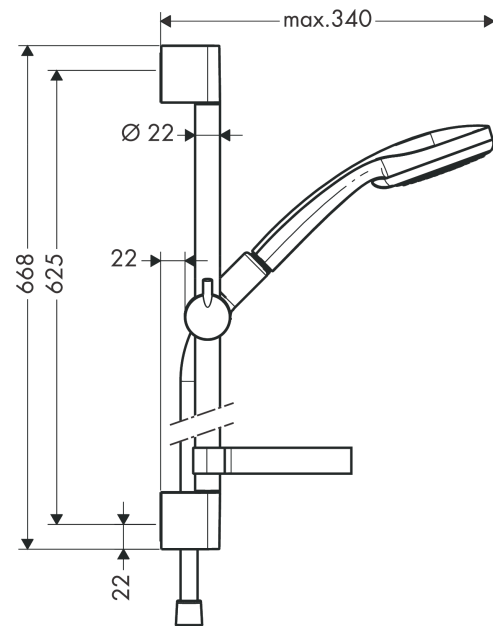

### Shower set Vario with shower bar 65 cm and soap dish

Finish: **Chrome** Article Number: **27772000**

##### product features

- consists of: hand shower, shower bar, shower hose, slider, soap dish
- shower head size: 100 mm
- spray type: Rain, Shampoo spray, normal spray, Massage spray
- spray type adjustment by turning spray disc
- 90° position adjustable hand shower holder, pivots left and right, up and down
- maximum flow rate at 3 bar: 18 l/min
- minimum flow pressure: 1 bar
- operating pressure: min. 1 bar/max. 6 bar
- wall mounting: screw fastening
- wall supports made of plastic
- profile pipe: round
- pipe length: 668 mm
- shower bar diameter: 22 mm
- pivot connector prevents hose from tangling

#### Scale drawing

**Croma 100**

**Shower set Vario with shower bar 65 cm and soap dish**

Finish: **Chrome** Article Number: **27772000**

**Flowchart**

The consumption was measured in combination with the appropriate fittings (thermostat/mixer/ in-wall valve) to reflect actual application in practice.

Exploded Drawing

Year of production: >10/06

**Croma 100**

**Shower set Vario with shower bar 65 cm and soap dish**

Finish: **Chrome** Article Number: **27772000**

**Spare part list**

Year of production: >10/06