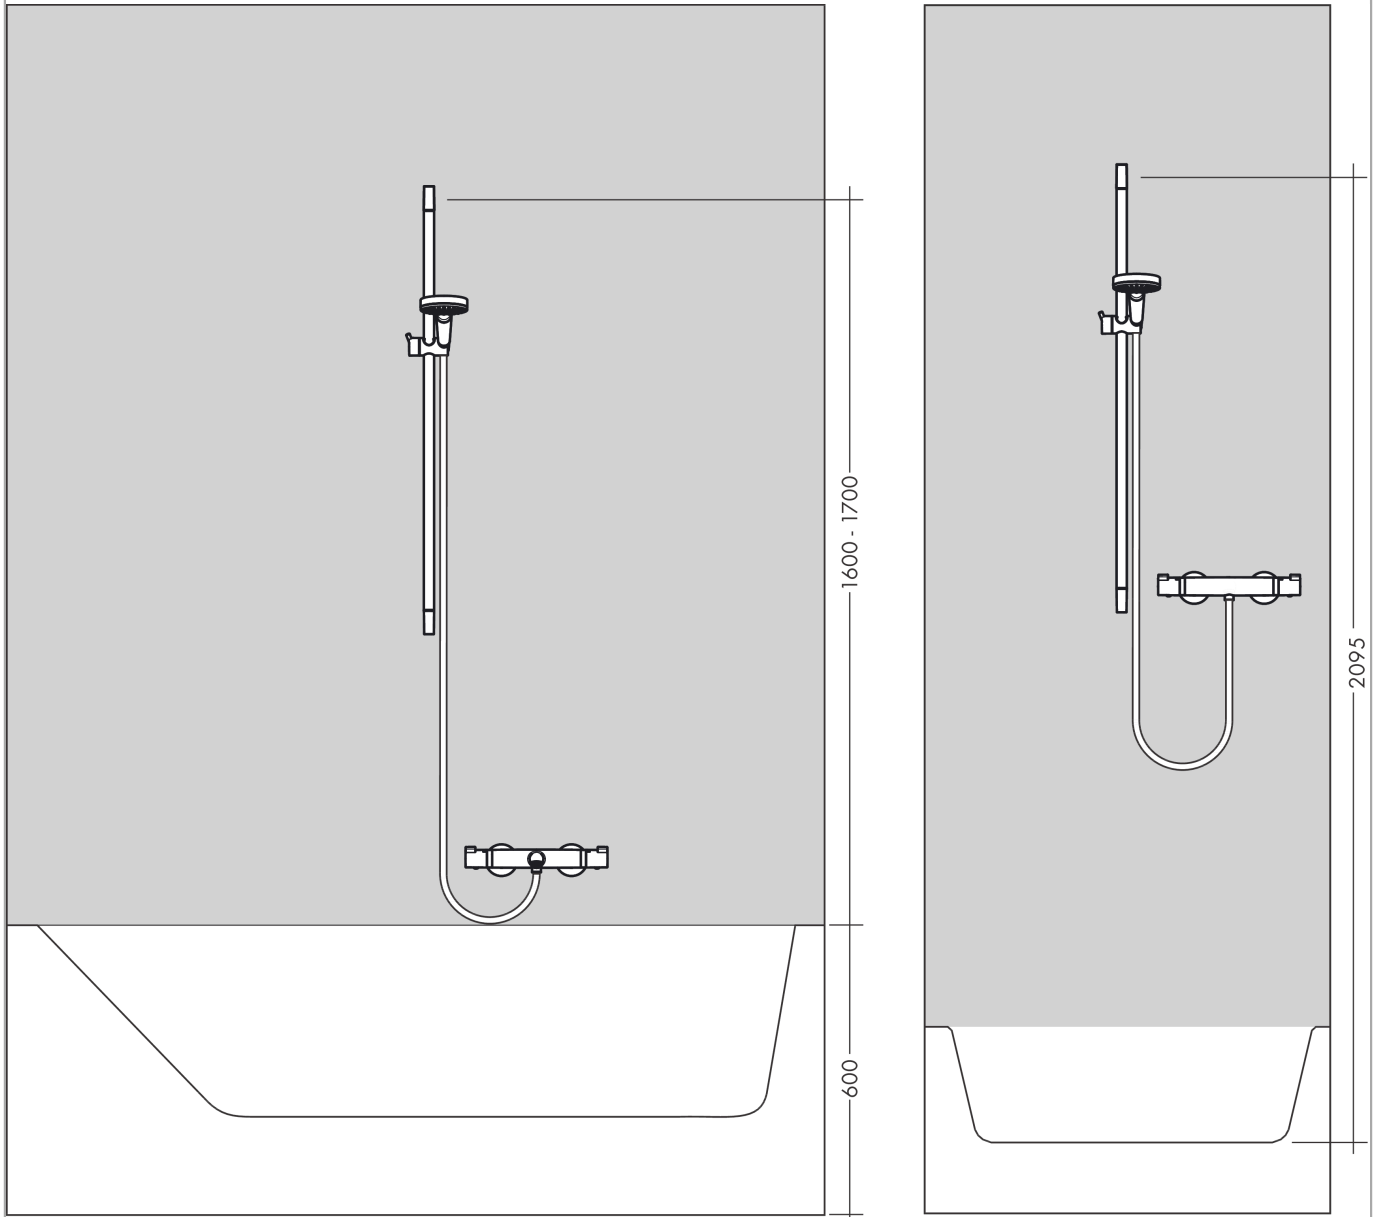

##### product features

- consists of: hand shower, shower bar, shower hose, slider, soap dish
- shower head size: 100 mm
- spray type: Rain, Shampoo spray, normal spray, Massage spray
- spray type adjustment by turning spray disc
- 90° position adjustable hand shower holder, pivots left and right, up and down
- maximum flow rate at 3 bar: 18 l/min
- minimum flow pressure: 1 bar
- operating pressure: min. 1 bar/max. 6 bar
- wall mounting: screw fastening
- wall supports made of plastic
- profile pipe: round
- pipe length: 668 mm
- shower bar diameter: 22 mm
- pivot connector prevents hose from tangling

#### Scale drawing

**Croma 100**

**Shower set Vario with shower bar 65 cm and soap dish**

Finish: **Chrome** Article Number: **27772000**

**Flowchart**

The consumption was measured in combination with the appropriate fittings (thermostat/mixer/ in-wall valve) to reflect actual application in practice.

**Croma 100**

**Shower set Vario with shower bar 65 cm and soap dish**

Finish: **Chrome** Article Number: **27772000**

Installation examples

**Croma 100**  
**Shower set Vario with shower bar 65 cm and soap dish**  
 Finish: **Chrome** Article Number: **27772000**

Exploded Drawing

Year of production: >10/06

**Croma 100**

**Shower set Vario with shower bar 65 cm and soap dish**

Finish: **Chrome** Article Number: **27772000**

**Spare part list**

Year of production: >10/06