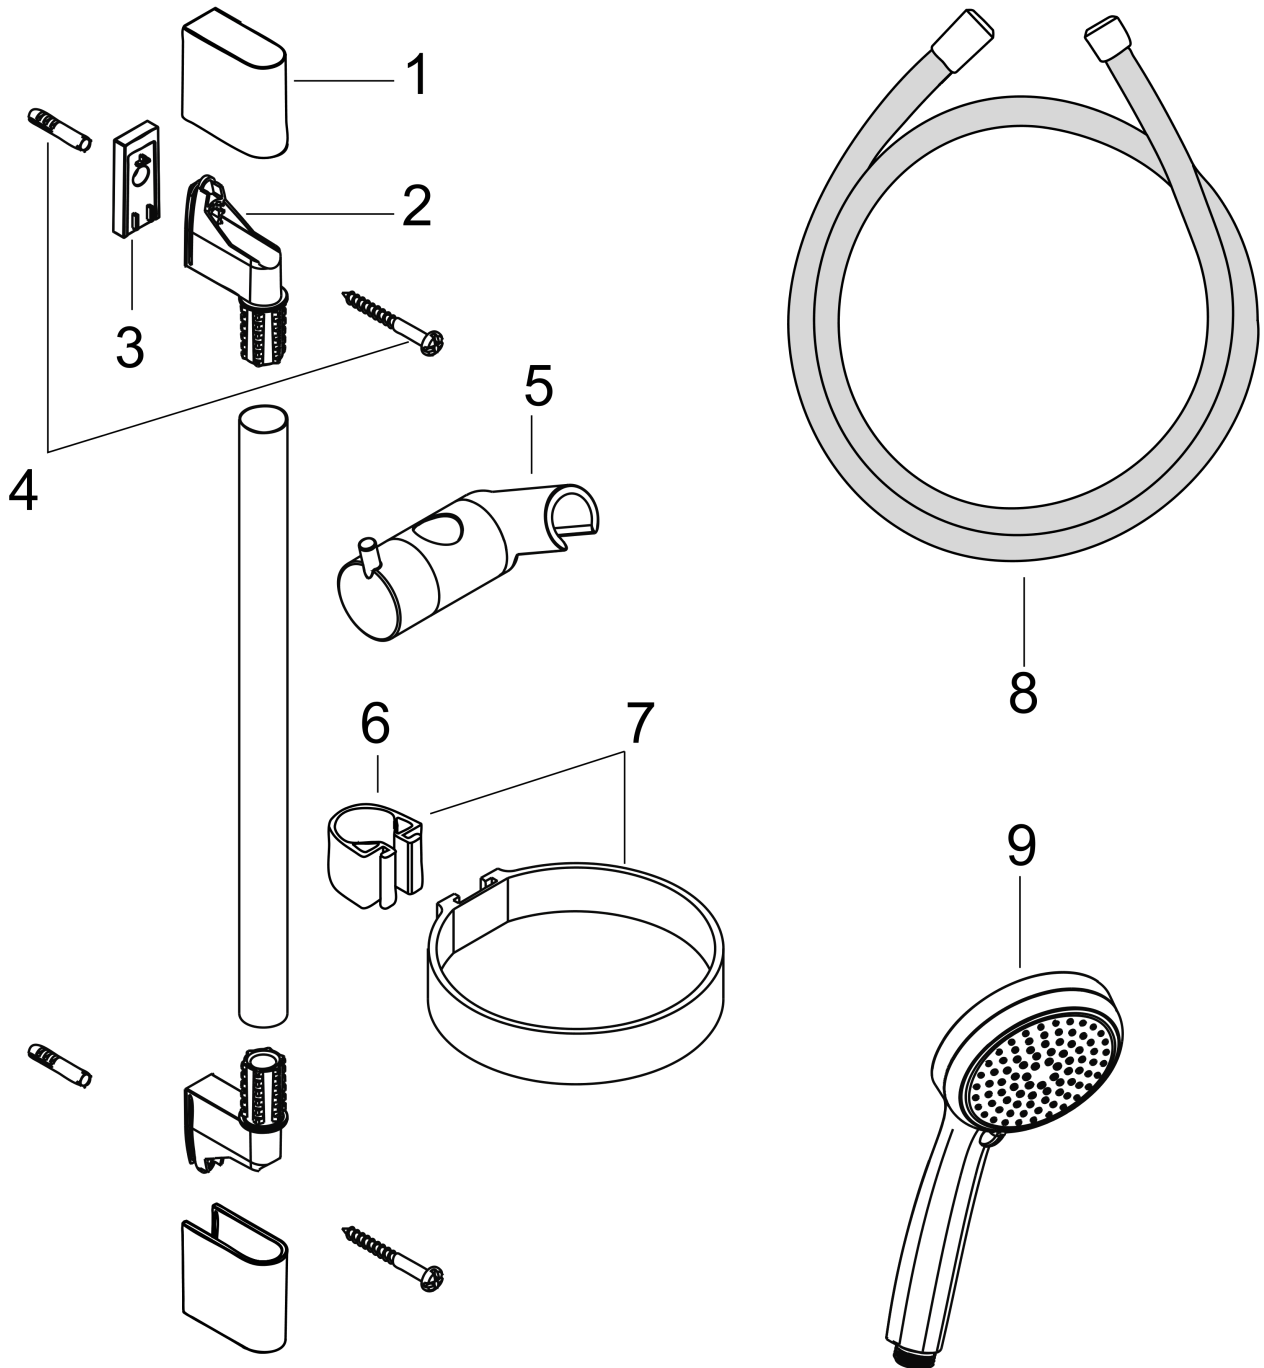

##### product features

- consists of: hand shower, shower bar, shower hose, slider, soap dish
- shower head size: 100 mm
- spray type: Rain, Shampoo spray, normal spray, Massage spray
- spray type adjustment by turning spray disc
- 90° position adjustable hand shower holder, pivots left and right, up and down
- maximum flow rate at 3 bar: 18 l/min
- minimum flow pressure: 1 bar
- operating pressure: min. 1 bar/max. 6 bar
- wall mounting: screw fastening
- wall supports made of plastic
- profile pipe: round
- pipe length: 668 mm
- shower bar diameter: 22 mm
- pivot connector prevents hose from tangling

#### Scale drawing

**Croma 100**

**Shower set Vario with shower bar 65 cm and soap dish**

Finish: **Chrome** Article Number: **27772000**

**Flowchart**

The consumption was measured in combination with the appropriate fittings (thermostat/mixer/ in-wall valve) to reflect actual application in practice.

**Croma 100**

**Shower set Vario with shower bar 65 cm and soap dish**

Finish: **Chrome** Article Number: **27772000**

Installation examples

**Croma 100**  
**Shower set Vario with shower bar 65 cm and soap dish**  
 Finish: **Chrome** Article Number: **27772000**

Exploded Drawing

Year of production: >10/06

**Croma 100**

**Shower set Vario with shower bar 65 cm and soap dish**

Finish: **Chrome** Article Number: **27772000**

**Spare part list**

Year of production: >10/06