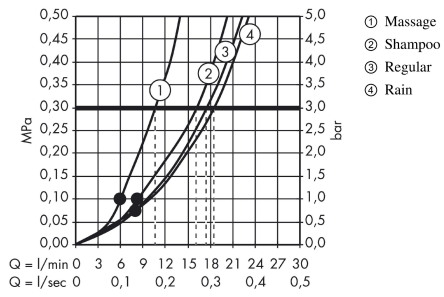

##### product features

- consists of: hand shower, shower bar, shower hose, slider, soap dish
- shower head size: 100 mm
- spray type: Rain, Shampoo spray, normal spray, Massage spray
- spray type adjustment by turning spray disc
- 90° position adjustable hand shower holder, pivots left and right, up and down
- maximum flow rate at 3 bar: 18 l/min
- minimum flow pressure: 1 bar
- operating pressure: min. 1 bar/max. 6 bar
- wall mounting: screw fastening
- wall supports made of plastic
- profile pipe: round
- pipe length: 668 mm
- shower bar diameter: 22 mm
- pivot connector prevents hose from tangling

#### Scale drawing

**Croma 100**

**Shower set Vario with shower bar 65 cm and soap dish**

Finish: **Chrome** Article Number: **27772000**

**Flowchart**

The consumption was measured in combination with the appropriate fittings (thermostat/mixer/ in-wall valve) to reflect actual application in practice.