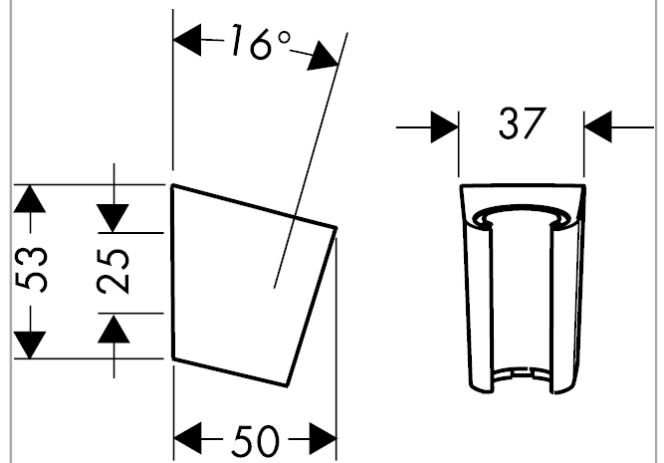

Shower holder Porter S

Finish: **Chrome** Article Number: **28331000**

Description

product features

- fixed holding position
- for hose with conical nut
- material: plastic

Design awards

Product image

Scale drawing

Shower holder Porter S

Finish: **Chrome** Article Number: **28331000**

Exploded Drawing

Year of production: >06/05

Shower holder Porter S

Finish: **Chrome** Article Number: **28331000**

Spare part list

Year of production: >**06/05**