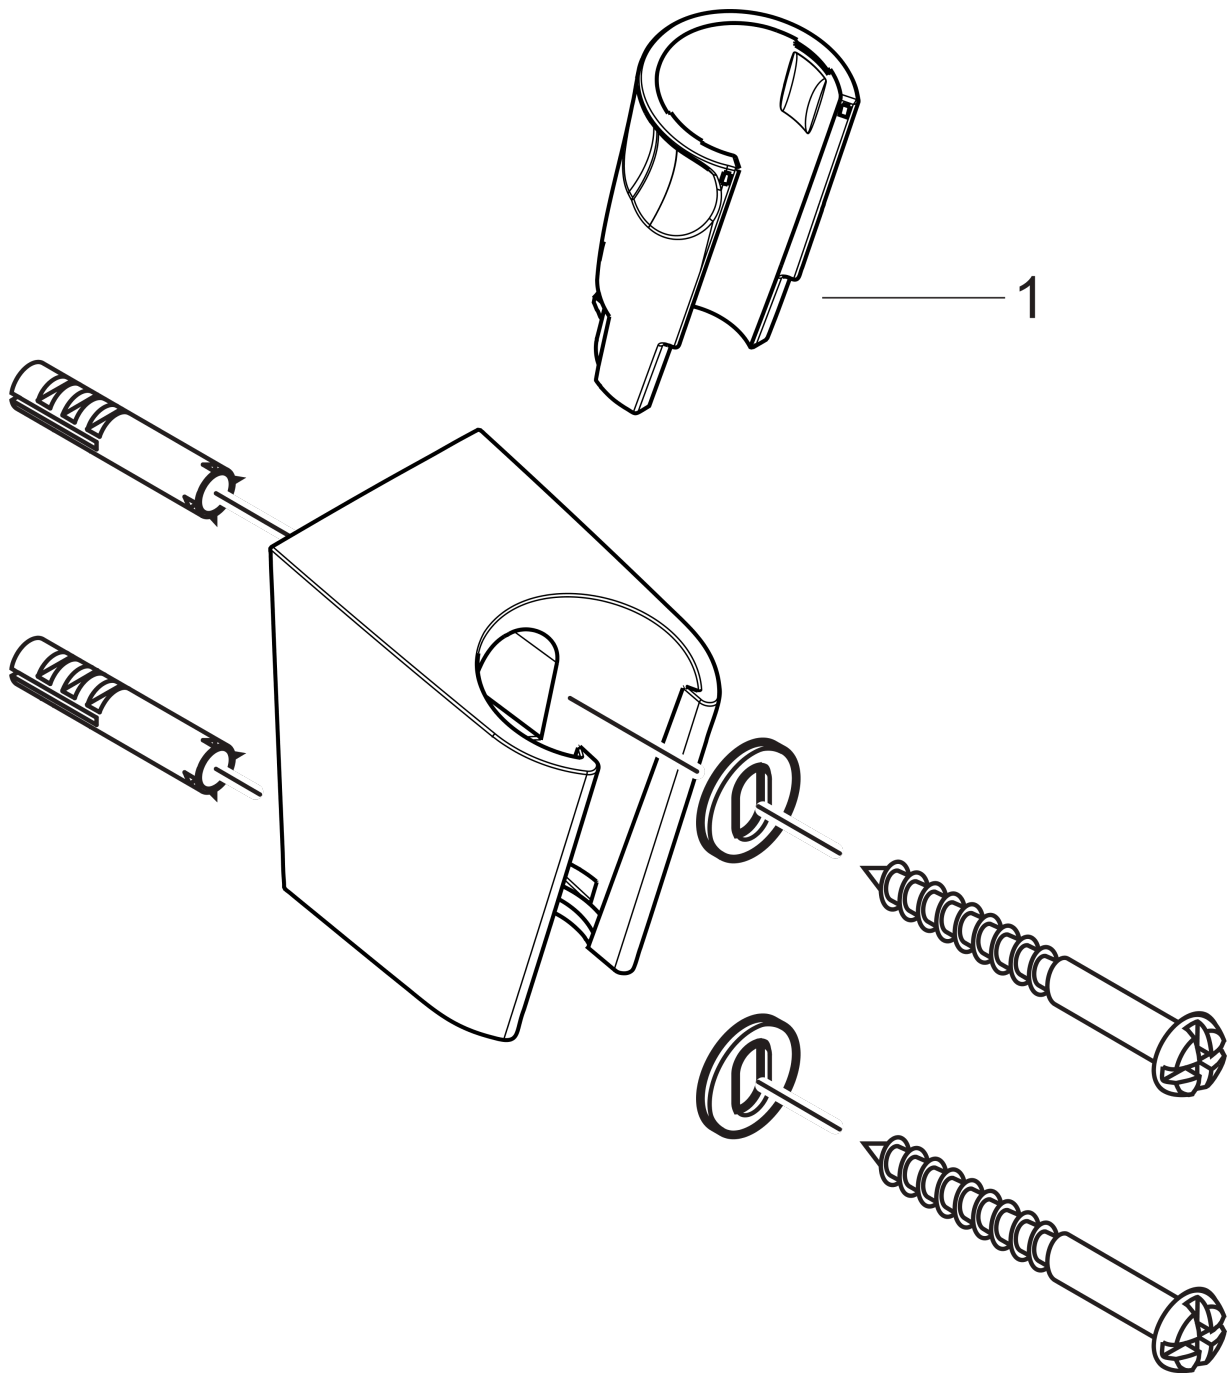

Shower holder Porter S

Finish: **Chrome** Article Number: **28331000**

Description

product features

- fixed holding position
- for hose with conical nut
- material: plastic

Design awards

Product image

Scale drawing

Shower holder Porter S

Finish: **Chrome** Article Number: **28331000**

Exploded Drawing

Year of production: >06/05

Shower holder Porter S

Finish: **Chrome** Article Number: **28331000**

Spare part list

Year of production: >**06/05**