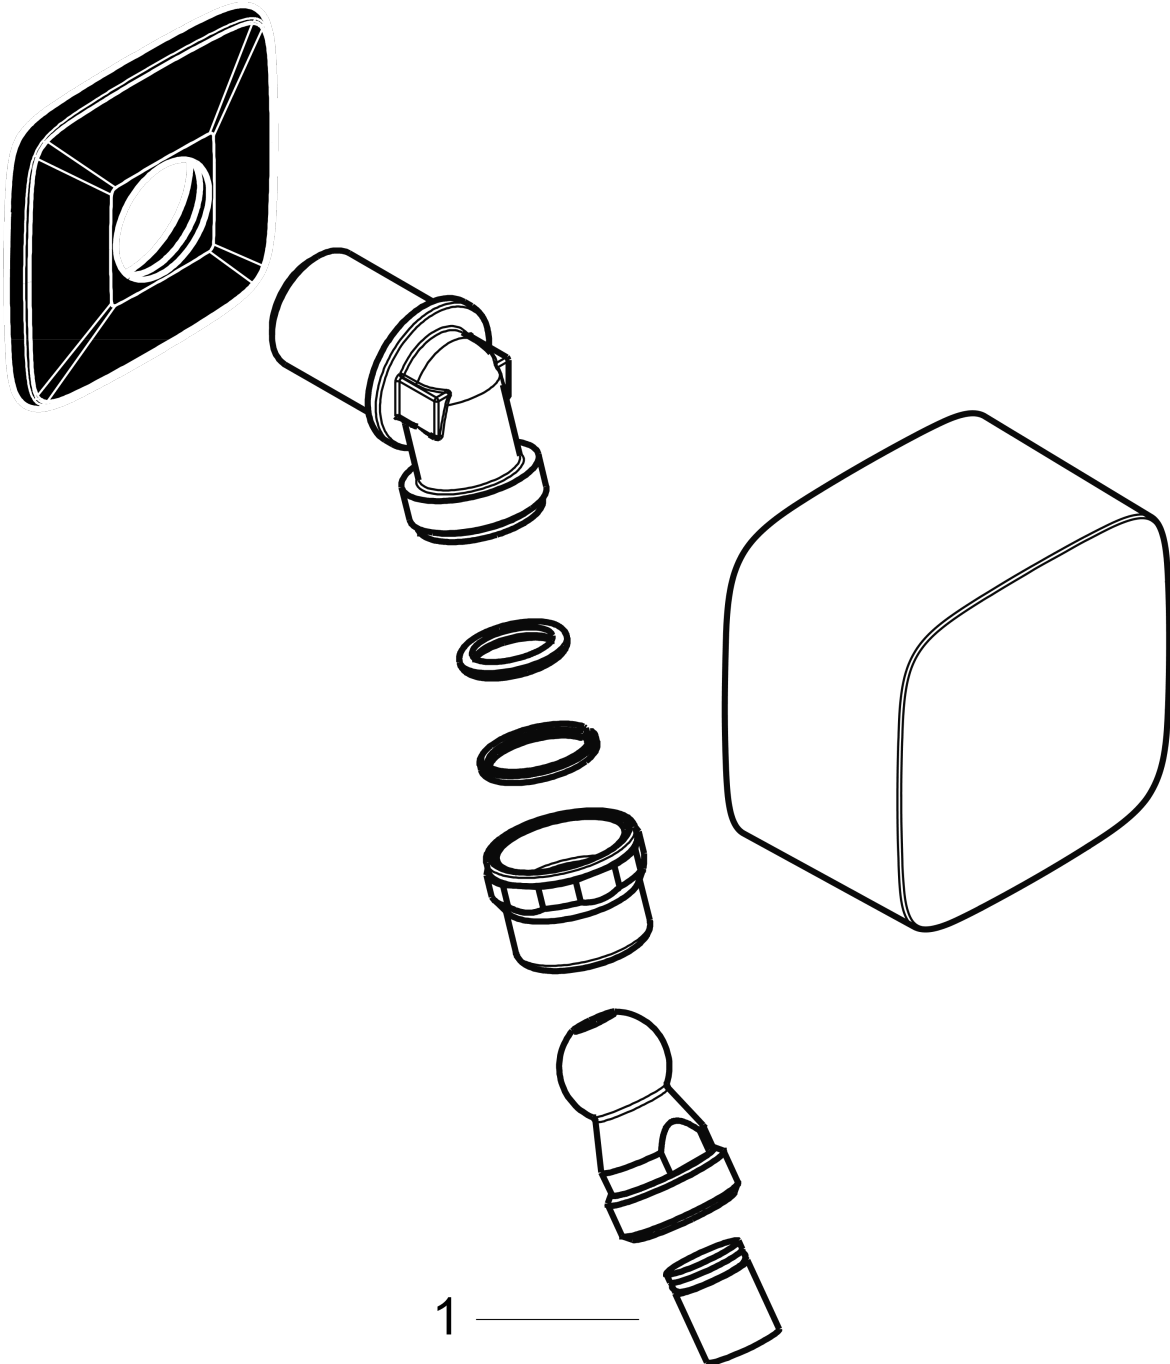

FixFit

Wall outlet with non-return valve and pivot joint

Finish: **Chrome** Article Number: **27414000**

Description

product features

- shower hose connection with ball joint
- plastic connection angle
- non-return valve
- connection type: G 1/2
- material cover: plastic

Product image

Scale drawing

FixFit
Wall outlet with non-return valve and pivot joint
 Finish: **Chrome** Article Number: **27414000**

Exploded Drawing

Year of production: >03/09

FixFit
Wall outlet with non-return valve and pivot joint
 Finish: **Chrome** Article Number: **27414000**

Spare part list

Year of production: >**03/09**

Pos.	Description	Article Number	PC	PU
1	non return valve	95699000	5	1