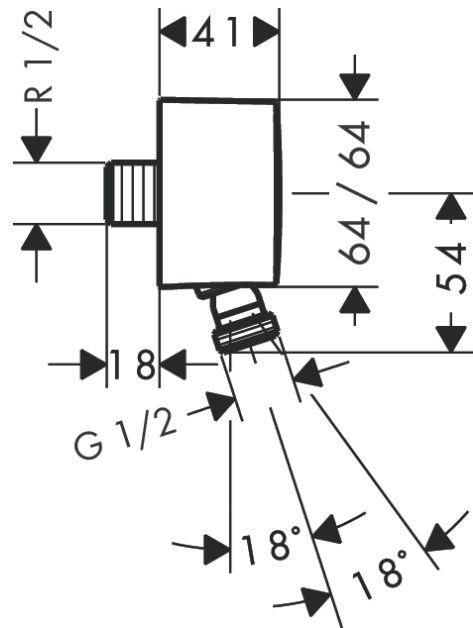

FixFit

Wall outlet with non-return valve and pivot joint

Finish: **Chrome** Article Number: **27414000**

Description

product features

- shower hose connection with ball joint
- plastic connection angle
- non-return valve
- connection type: G 1/2
- material cover: plastic

Product image

Scale drawing

FixFit
Wall outlet with non-return valve and pivot joint
 Finish: **Chrome** Article Number: **27414000**

Exploded Drawing

Year of production: >03/09

FixFit
Wall outlet with non-return valve and pivot joint
 Finish: **Chrome** Article Number: **27414000**

Spare part list

Year of production: >**03/09**

Pos.	Description	Article Number	PC	PU
1	non return valve	95699000	5	1