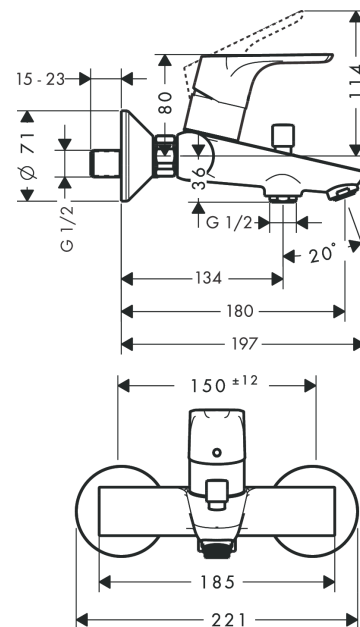

Focus

Single lever bath mixer for exposed installation

Finish: **Chrome** Article Number: **31940000**

Description

product features

- 2 functions
- projection: 180 mm
- centre distance: 150 ± 12 mm
- spray type mixer: normal spray
- maximum flow rate at 3 bar: 19,8 l/min
- flow rate for bath spout at 3 bar: 19,8 l/min
- flow rate of hand shower at 3 bar: 15,4 l/min
- ceramic cartridge
- temperature limitation adjustable
- diverter with automatic resetting
- protected against backflow, according to DIN EN 1717
- with silencer
- suitable for continuous flow water heaters
- connection dimension: DN15
- connection type: s-shaped connections
- min. operating pressure: 1 bar
- max. operating pressure: 10 bar

Technology

Product image

Scale drawing

Focus

Single lever bath mixer for exposed installation

Finish: **Chrome** Article Number: **31940000**

Flowchart