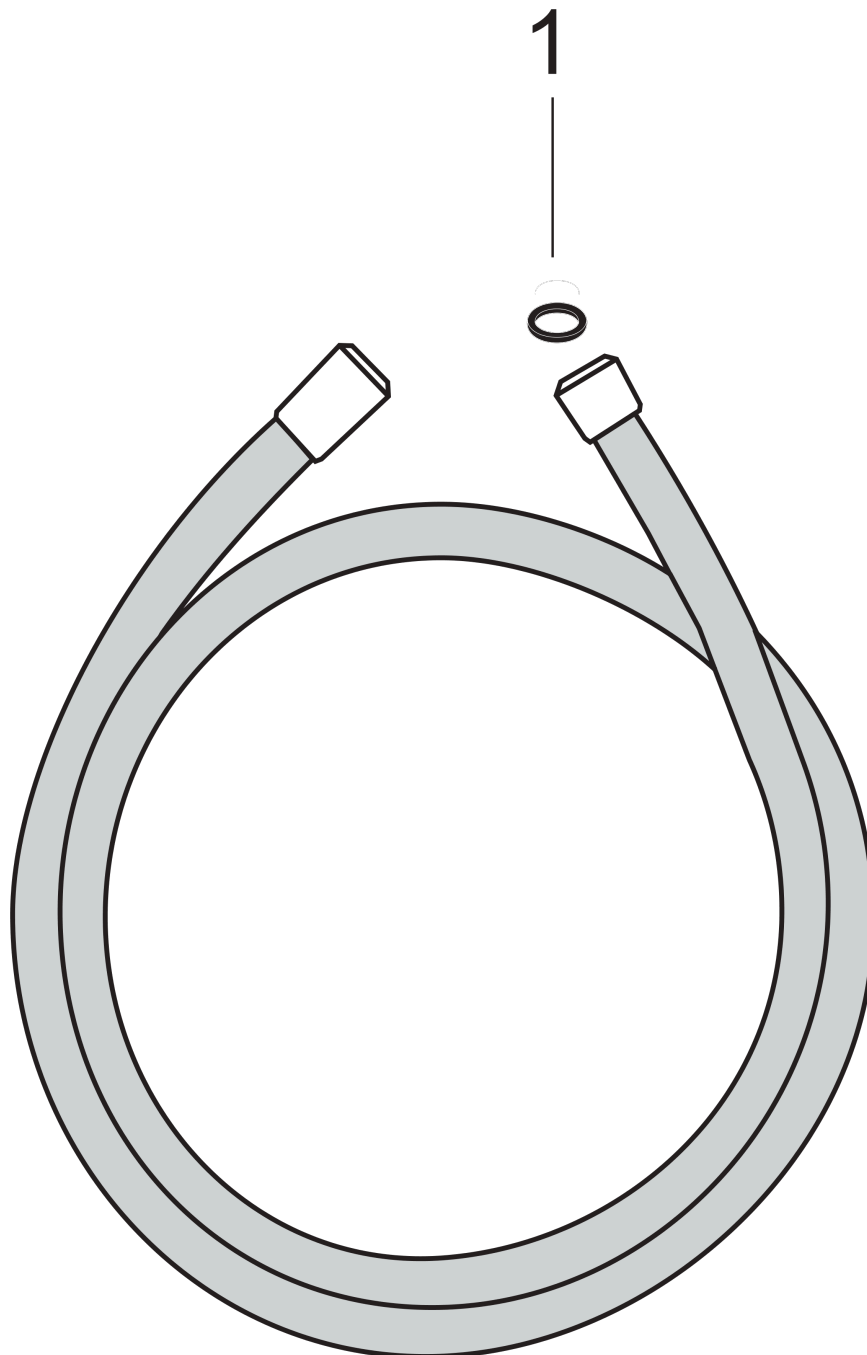

Isiflex

Shower hose 160 cm

Finish: **Chrome** Article Number: **28276000**

Description

product features

- high-quality shower hose
- with plastic coating, easy to clean
- shower hose length: 1.60 m
- pivot connector prevents hose from tangling
- kink-protected
- nuts shower hose: conical nut on both ends
- connection thread: G 1/2
- EPD Shower Hoses

Design awards

reddot winner 2020

reddot winner 2021

Certificates / Sustainability

Product image

Scale drawing

Isiflex
 Shower hose 160 cm
 Finish: **Chrome** Article Number: **28276000**

Exploded Drawing

Year of production: >12/00

Isiflex
Shower hose 160 cm
 Finish: **Chrome** Article Number: **28276000**

Spare part list

Year of production: >12/00

Pos.	Description	Article Number	PC	PU
1	seal	98058000	1	1