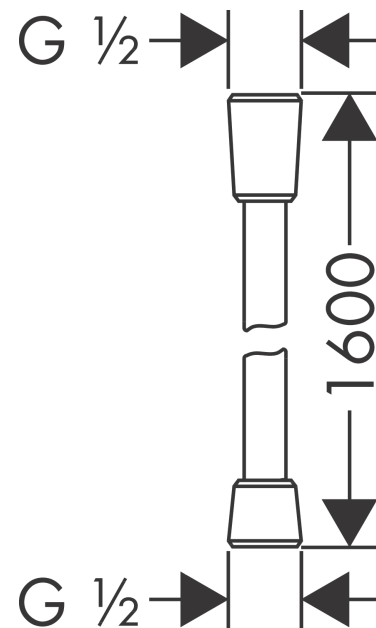

Isiflex

Shower hose 160 cm

Finish: **Chrome** Article Number: **28276000**

Description

product features

- high-quality shower hose
- with plastic coating, easy to clean
- shower hose length: 1.60 m
- pivot connector prevents hose from tangling
- kink-protected
- nuts shower hose: conical nut on both ends
- connection thread: G 1/2
- EPD Shower Hoses

Design awards

reddot winner 2020

reddot winner 2021

Certificates / Sustainability

Product image

Scale drawing

Isiflex
 Shower hose 160 cm
 Finish: **Chrome** Article Number: **28276000**

Exploded Drawing

Year of production: >12/00

Isiflex
Shower hose 160 cm
 Finish: **Chrome** Article Number: **28276000**

Spare part list

Year of production: >12/00

Pos.	Description	Article Number	PC	PU
1	seal	98058000	1	1