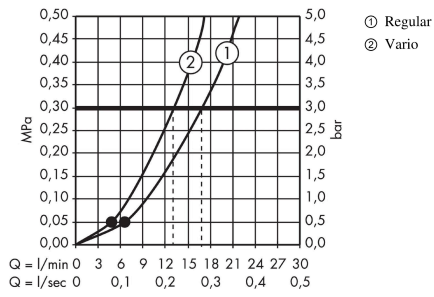

Crometta 85**Shower set Vario with shower bar 65 cm**Finish: **Chrome** Article Number: **27763000****Description****product features**

- consists of: hand shower, shower bar, shower hose, slider
- shower head size: 85 mm
- spray type: normal spray, Vario spray
- spray type adjustment by turning spray disc
- 90° position adjustable hand shower holder, pivots left and right, up and down
- maximum flow rate at 3 bar: 17 l/min
- minimum flow pressure: 1 bar
- operating pressure: min. 1 bar/max. 6 bar
- wall mounting: screw fastening
- wall supports made of plastic
- profile pipe: round
- pipe length: 669 mm
- shower bar diameter: 22 mm
- drilling distance 625 mm

Technology**Product image****Scale drawing**

Crometta 85

Shower set Vario with shower bar 65 cm

Finish: **Chrome** Article Number: **27763000**

Flowchart

The consumption was measured in combination with the appropriate fittings (thermostat/mixer/in-wall valve) to reflect actual application in practice.

Crometta 85
Shower set Vario with shower bar 65 cm
 Finish: **Chrome** Article Number: **27763000**

Exploded Drawing

Year of production: >06/08

Crometta 85
Shower set Vario with shower bar 65 cm
 Finish: **Chrome** Article Number: **27763000**