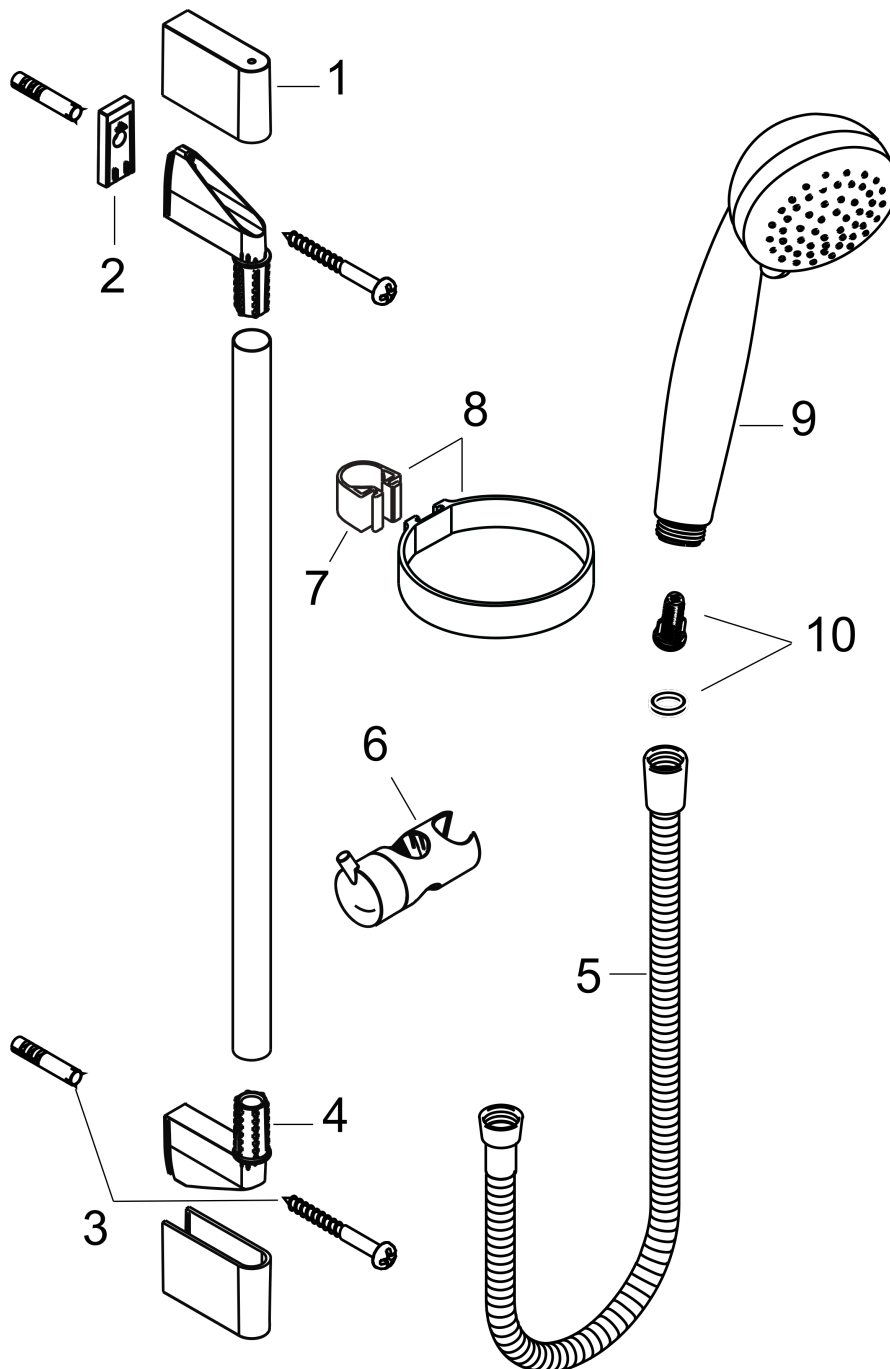

Crometta 85**Shower set Vario with shower bar 65 cm**Finish: **Chrome** Article Number: **27763000****Description****product features**

- consists of: hand shower, shower bar, shower hose, slider
- shower head size: 85 mm
- spray type: normal spray, Vario spray
- spray type adjustment by turning spray disc
- 90° position adjustable hand shower holder, pivots left and right, up and down
- maximum flow rate at 3 bar: 17 l/min
- minimum flow pressure: 1 bar
- operating pressure: min. 1 bar/max. 6 bar
- wall mounting: screw fastening
- wall supports made of plastic
- profile pipe: round
- pipe length: 669 mm
- shower bar diameter: 22 mm
- drilling distance 625 mm

Technology**Product image****Scale drawing**

Crometta 85

Shower set Vario with shower bar 65 cm

Finish: **Chrome** Article Number: **27763000**

Flowchart

The consumption was measured in combination with the appropriate fittings (thermostat/mixer/in-wall valve) to reflect actual application in practice.

Crometta 85
Shower set Vario with shower bar 65 cm
 Finish: **Chrome** Article Number: **27763000**

Exploded Drawing

Year of production: >06/08

Crometta 85
Shower set Vario with shower bar 65 cm
 Finish: **Chrome** Article Number: **27763000**

Spare part list

Year of production: >06/08

Pos.	Description	Article Number	PC	PU
1	cover	95217000	4	1
2	tile-matching-disk 7 mm	97450000	98	1
3	mounting set	96179000	4	1
4	wall support	95218000	3	1
5	shower hose Metaflex'C 1,60 m	28266000	98	1
6	support, assy	95160000	11	1
7	clip for Casetta, Ø 22 mm	96189000	2	1
8	shelf Casetta	28678000	98	1
9	handshower	28562000	98	1
10	filter insert	97708000	2	1