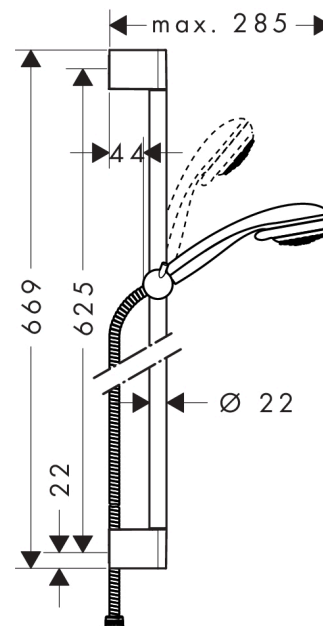

Crometta 85**Shower set Vario with shower bar 65 cm**Finish: **Chrome** Article Number: **27763000****Description****product features**

- consists of: hand shower, shower bar, shower hose, slider
- shower head size: 85 mm
- spray type: normal spray, Vario spray
- spray type adjustment by turning spray disc
- 90° position adjustable hand shower holder, pivots left and right, up and down
- maximum flow rate at 3 bar: 17 l/min
- minimum flow pressure: 1 bar
- operating pressure: min. 1 bar/max. 6 bar
- wall mounting: screw fastening
- wall supports made of plastic
- profile pipe: round
- pipe length: 669 mm
- shower bar diameter: 22 mm
- drilling distance 625 mm

Technology**Product image****Scale drawing**

Crometta 85

Shower set Vario with shower bar 65 cm

Finish: **Chrome** Article Number: **27763000**

Flowchart

The consumption was measured in combination with the appropriate fittings (thermostat/mixer/in-wall valve) to reflect actual application in practice.

Crometta 85
Shower set Vario with shower bar 65 cm
 Finish: **Chrome** Article Number: **27763000**

Exploded Drawing

Year of production: >06/08

Crometta 85
Shower set Vario with shower bar 65 cm
 Finish: **Chrome** Article Number: **27763000**

Spare part list

Year of production: >06/08

Pos.	Description	Article Number	PC	PU
1	cover	95217000	4	1
2	tile-matching-disk 7 mm	97450000	98	1
3	mounting set	96179000	4	1
4	wall support	95218000	3	1
5	shower hose Metaflex'C 1,60 m	28266000	98	1
6	support, assy	95160000	11	1
7	clip for Casetta, Ø 22 mm	96189000	2	1
8	shelf Casetta	28678000	98	1
9	handshower	28562000	98	1
10	filter insert	97708000	2	1