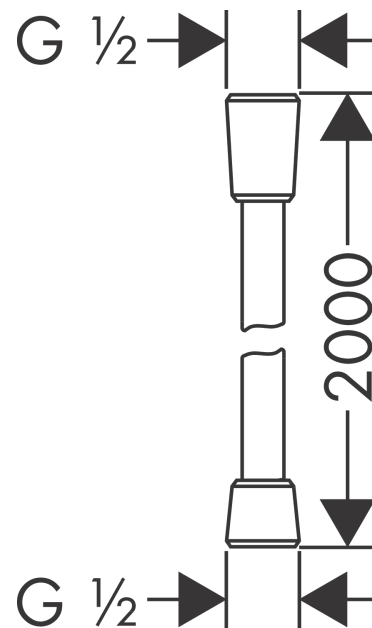

Isiflex

Shower hose 200 cm

Finish: **Chrome** Article Number: **28274000**

Description

product features

- high-quality shower hose
- with plastic coating, easy to clean
- shower hose length: 2.00 m
- pivot connector prevents hose from tangling
- kink-protected
- nuts shower hose: conical nut on both ends
- connection thread: G 1/2
- EPD Shower Hoses

Certificates / Sustainability

Product image

Scale drawing

Isiflex
 Shower hose 200 cm
 Finish: **Chrome** Article Number: **28274000**

Exploded Drawing

Year of production: >12/00

Isiflex
Shower hose 200 cm
 Finish: **Chrome** Article Number: **28274000**

Spare part list

Year of production: >12/00

Pos.	Description	Article Number	PC	PU
1	seal	98058000	1	1