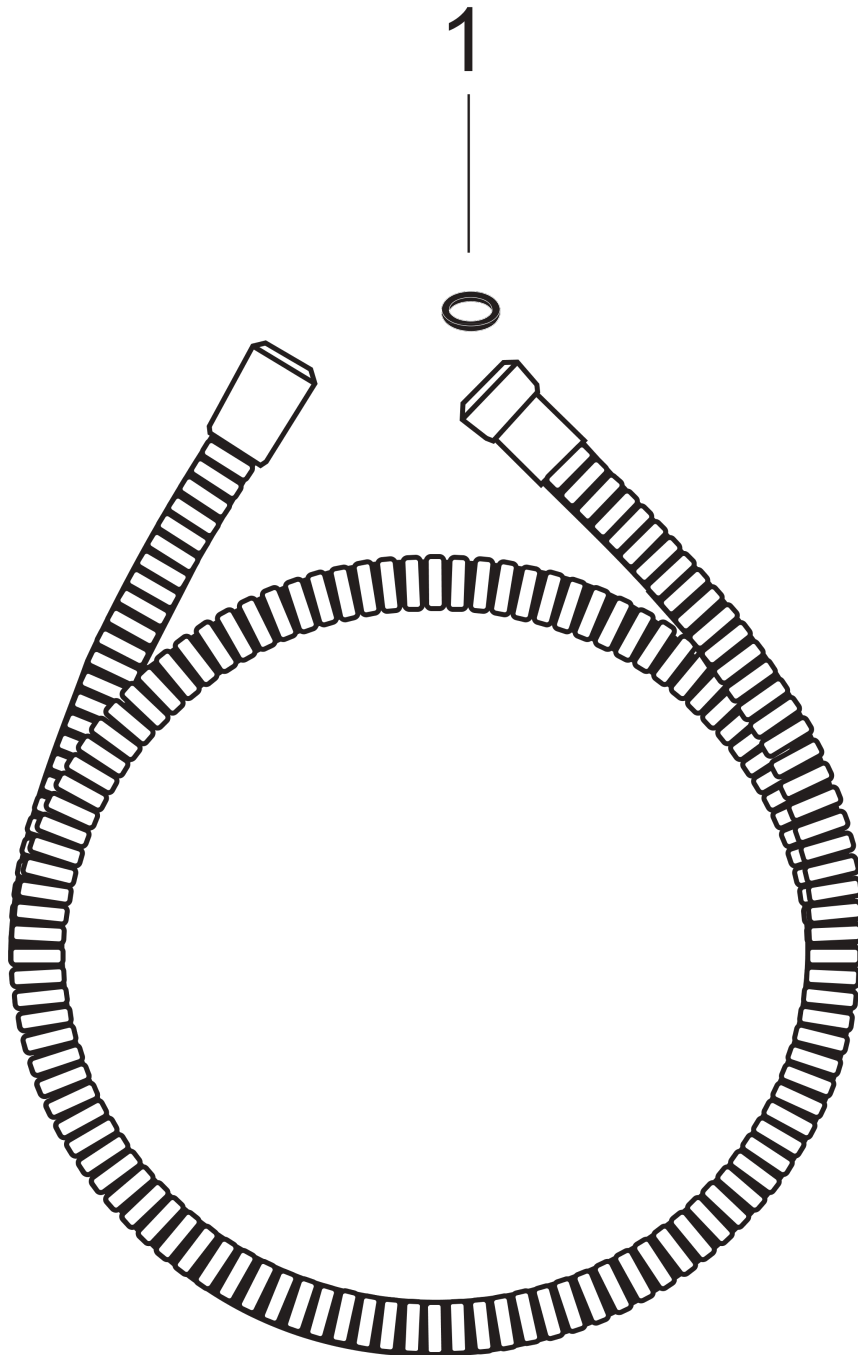

Metaflex

Shower hose 200 cm

Finish: **Chrome** Article Number: **28264000**

Description

product features

- plastic shower hose with coil winding
- with plastic coating, easy to clean
- shower hose length: 2.00 m
- without pivot joints
- kink-protected
- connection thread: G 1/2
- EPD Shower Hoses

Certificates / Sustainability

Product image

Scale drawing

Metaflex
Shower hose 200 cm
Finish: **Chrome** Article Number: **28264000**

Exploded Drawing

Year of production: >05/01

Metaflex

Shower hose 200 cm

Finish: **Chrome** Article Number: **28264000**

Spare part list

Year of production: >**05/01**

Pos.	Description	Article Number	PC	PU
1	seal	98058000	1	1