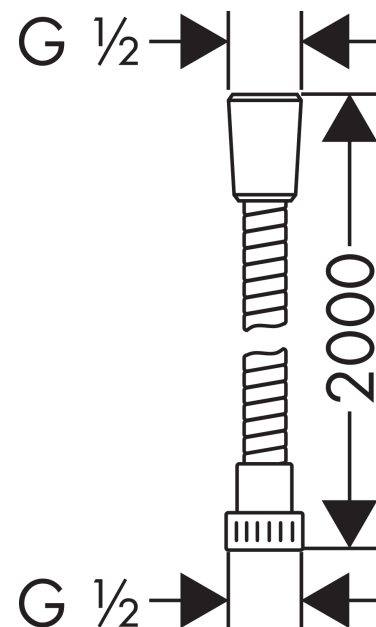

Metaflex

Shower hose 200 cm

Finish: **Chrome** Article Number: **28264000**

Description

product features

- plastic shower hose with coil winding
- with plastic coating, easy to clean
- shower hose length: 2.00 m
- without pivot joints
- kink-protected
- connection thread: G 1/2
- EPD Shower Hoses

Certificates / Sustainability

Product image

Scale drawing

Metaflex
Shower hose 200 cm
Finish: **Chrome** Article Number: **28264000**

Exploded Drawing

Year of production: >05/01

Metaflex

Shower hose 200 cm

Finish: **Chrome** Article Number: **28264000**

Spare part list

Year of production: >**05/01**

Pos.	Description	Article Number	PC	PU
1	seal	98058000	1	1