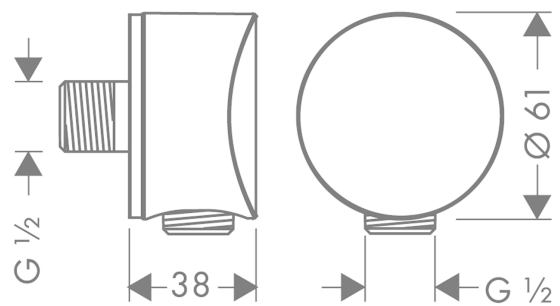

**FixFit**

**Wall outlet S without non-return valve**

Finish: **Chrome** Article Number: **27453000**

**Description**

**product features**

- metal connection angle
- connection type: G 1/2
- material cover: plastic
- Belg 19293277

**Product image**

**Scale drawing**

**FixFit**

**Wall outlet S without non-return valve**

Finish: **Chrome** Article Number: **27453000**

**Exploded Drawing**

Year of production: >04/06

**FixFit**

**Wall outlet S without non-return valve**

Finish: **Chrome** Article Number: **27453000**

**Spare part list**

Year of production: >04/06

<b>Pos.</b>	<b>Description</b>	<b>Article Number</b>	<b>PC</b>	<b>PU</b>
1	support element	98557000	2	1
2	cover	92451000	4	1