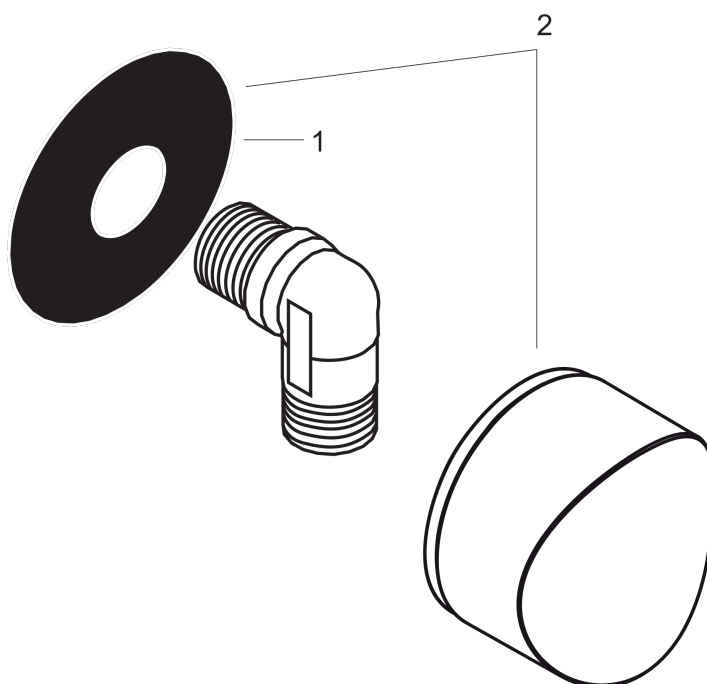

**FixFit**

**Wall outlet S without non-return valve**

Finish: **Chrome** Article Number: **27453000**

**Description**

**product features**

- metal connection angle
- connection type: G 1/2
- material cover: plastic
- Belg 19293277

**Product image**

**Scale drawing**

**FixFit**

**Wall outlet S without non-return valve**

Finish: **Chrome** Article Number: **27453000**

**Exploded Drawing**

Year of production: >04/06

**FixFit**

**Wall outlet S without non-return valve**

Finish: **Chrome** Article Number: **27453000**

**Spare part list**

Year of production: >04/06

<b>Pos.</b>	<b>Description</b>	<b>Article Number</b>	<b>PC</b>	<b>PU</b>
1	support element	98557000	2	1
2	cover	92451000	4	1