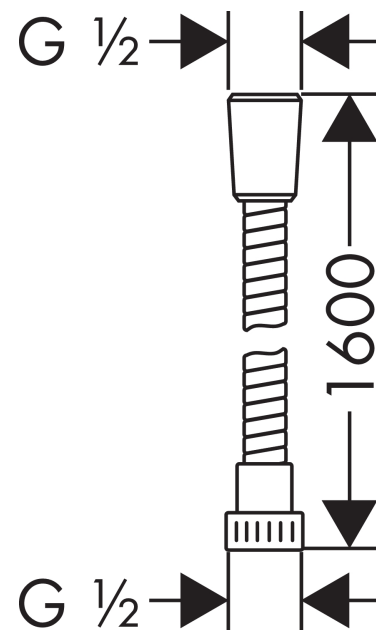

### Shower hose 160 cm

Finish: **Chrome** Article Number: **28266000**

##### product features

- plastic shower hose with coil winding
- with plastic coating, easy to clean
- shower hose length: 1.60 m
- without pivot joints
- kink-protected
- connection thread: G 1/2
- EPD Shower Hoses

#### Scale drawing

**Metaflex**  
**Shower hose 160 cm**  
Finish: **Chrome** Article Number: **28266000**

**Exploded Drawing**

Year of production: >05/01

**Metaflex**

**Shower hose 160 cm**

Finish: **Chrome** Article Number: **28266000**

**Spare part list**

Year of production: >**05/01**

<b>Pos.</b>	<b>Description</b>	<b>Article Number</b>	<b>PC</b>	<b>PU</b>
1	seal	98058000	1	1