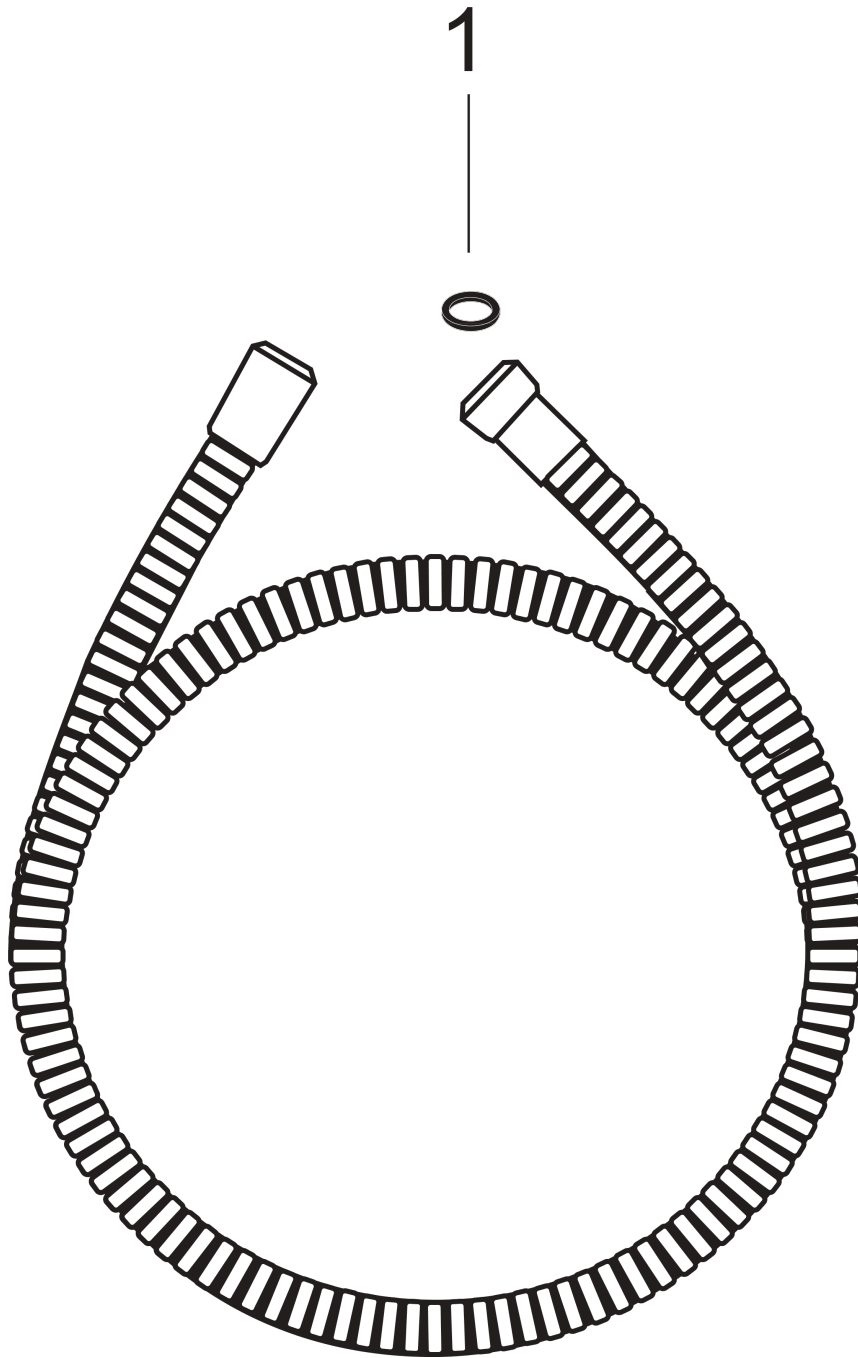

### Shower hose 160 cm

Finish: **Chrome** Article Number: **28266000**

##### product features

- plastic shower hose with coil winding
- with plastic coating, easy to clean
- shower hose length: 1.60 m
- without pivot joints
- kink-protected
- connection thread: G 1/2
- EPD Shower Hoses

#### Product image

#### Scale drawing

**Metaflex**  
**Shower hose 160 cm**  
Finish: **Chrome** Article Number: **28266000**

**Exploded Drawing**

Year of production: >05/01

**Metaflex**

**Shower hose 160 cm**

Finish: **Chrome** Article Number: **28266000**