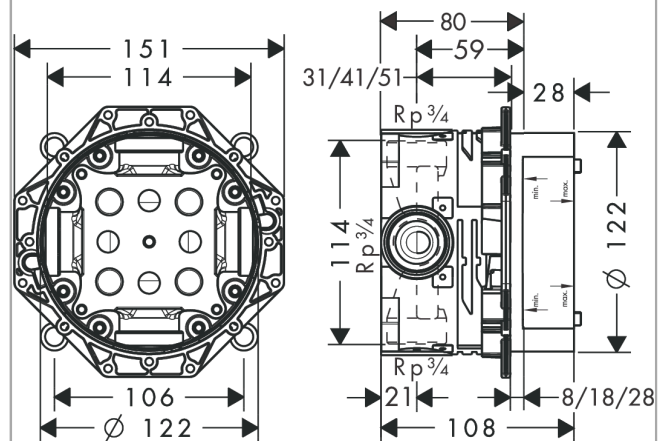

iBox universal

Basic set

Finish: **n.a.** Article Number: **01800180**

Description

product features

- suitable for all shower, bath tub and thermostat finish sets for concealed installation
- connection thread Rp 3/4
- connection dimension: DN20
- rotationally-symmetric installation
- sound-decoupled installation
- minimum mounting depth: 80 mm
- maximum mounting depth: 108 mm
- EPD Basic Sets

Certificates / Sustainability

Product image

Scale drawing

iBox universal
Basic set

Finish: n.a. Article Number: **01800180**

Exploded Drawing

Year of production: >04/19

iBox universal

Basic set

Finish: **n.a.** Article Number: **01800180**

Spare part list

Year of production: >04/19

Pos.	Description	Article Number	PC	PU
1	flushing unit complete	98560000	10	1
2	plug Ø 12 mm	97611000	4	1
3	O-ring 9x2	98119000	1	1
4	sealing foil	96445000	3	1
5	displacing ring	98797000	9	1
6	seal	97739000	1	1
7	extension 25 mm	13595000	98	1
8	fit-up aid	93500000	98	1
a	service set	92874000	21	1
b	fixation set	96615000	98	1
c	adapter for exchanged connections	93181000	18	1
d	compensation set 1°	95521000	16	1
e	reduction coupling	97759000	5	1
f	reduction coupling	97759980	11	1