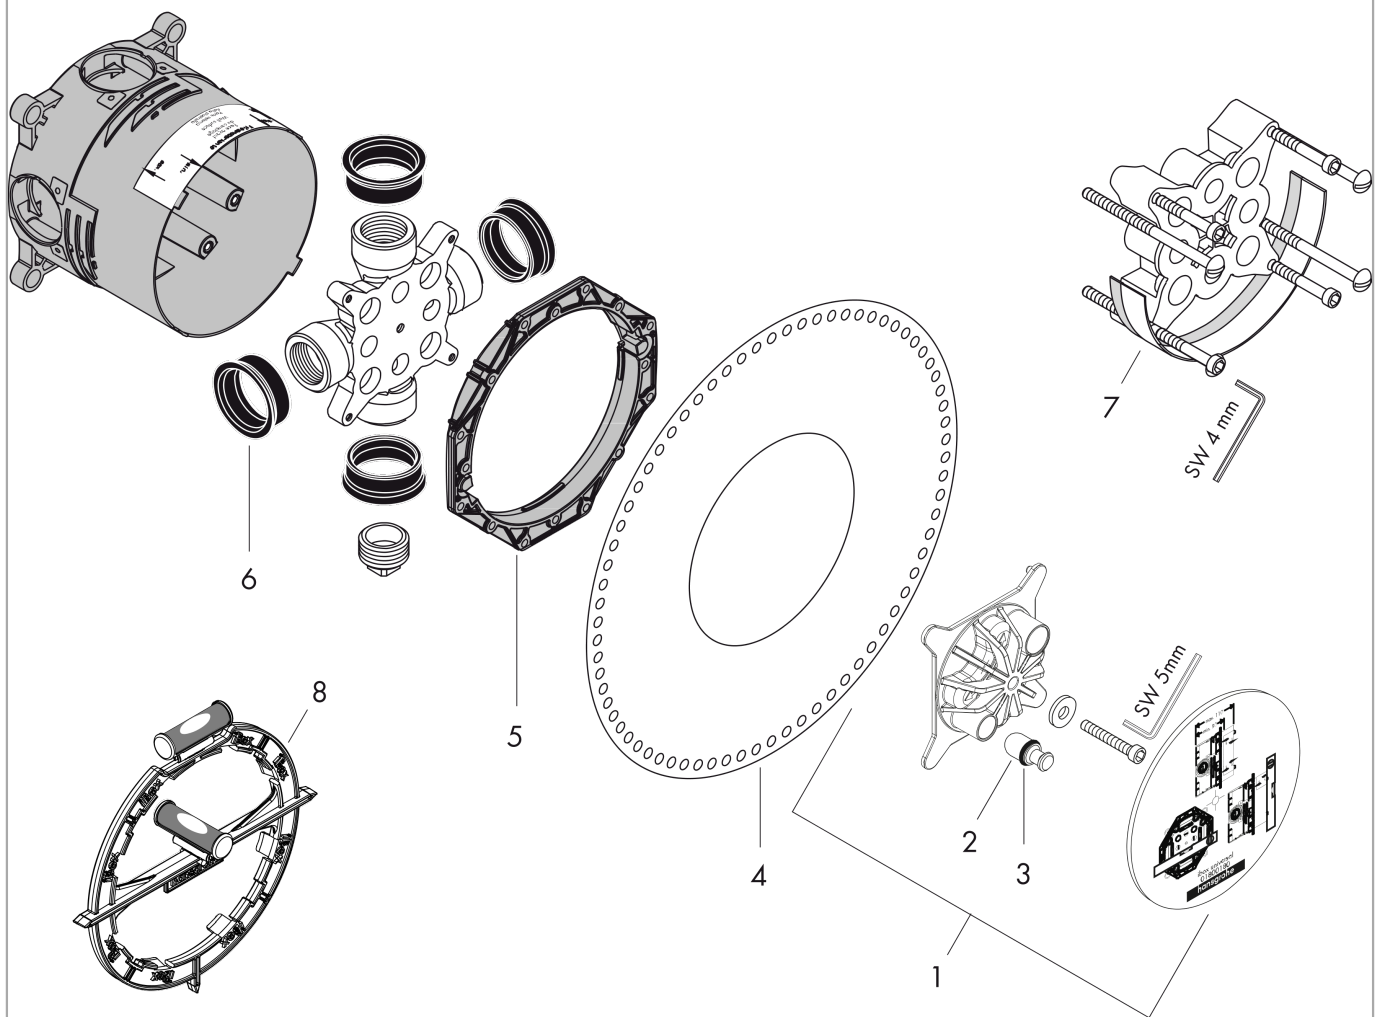

iBox universal

Basic set

Finish: **n.a.** Article Number: **01800180**

Description

product features

- suitable for all shower, bath tub and thermostat finish sets for concealed installation
- connection thread Rp 3/4
- connection dimension: DN20
- rotationally-symmetric installation
- sound-decoupled installation
- minimum mounting depth: 80 mm
- maximum mounting depth: 108 mm
- EPD Basic Sets

Certificates / Sustainability

Product image

Scale drawing

iBox universal
Basic set

Finish: n.a. Article Number: **01800180**

Exploded Drawing

Year of production: >04/19

iBox universal

Basic set

Finish: **n.a.** Article Number: **01800180**

Spare part list

Year of production: >04/19

Pos.	Description	Article Number	PC	PU
1	flushing unit complete	98560000	10	1
2	plug Ø 12 mm	97611000	4	1
3	O-ring 9x2	98119000	1	1
4	sealing foil	96445000	3	1
5	displacing ring	98797000	9	1
6	seal	97739000	1	1
7	extension 25 mm	13595000	98	1
8	fit-up aid	93500000	98	1
a	service set	92874000	21	1
b	fixation set	96615000	98	1
c	adapter for exchanged connections	93181000	18	1
d	compensation set 1°	95521000	16	1
e	reduction coupling	97759000	5	1
f	reduction coupling	97759980	11	1