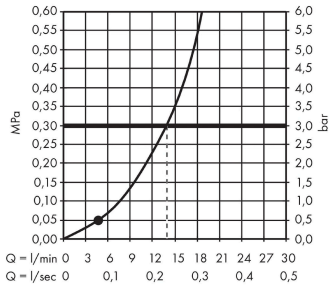

#### Scale drawing

**Crometta**

**Shower set 100 1jet with shower bar 65 cm**

Finish: **White/Chrome** Article Number: **26533400**

**Flowchart**

The consumption was measured in combination with the appropriate fittings (thermostat/mixer/in-wall valve) to reflect actual application in practice.