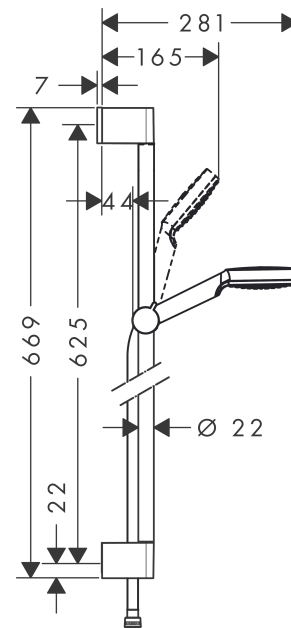

### Shower set 100 1jet with shower bar 65 cm

Finish: **White/Chrome** Article Number: **26533400**

##### product features

- consists of: hand shower, shower bar, shower hose, slider
- shower head size: 100 mm
- spray type: Rain
- hand shower holder inclination angle can be adjusted by 45°
- maximum flow rate at 3 bar: 14 l/min
- minimum flow pressure: 1 bar
- operating pressure: min. 1 bar/max. 6 bar
- wall mounting: screw fastening
- wall supports made of plastic
- profile pipe: round
- pipe length: 669 mm
- shower bar diameter: 22 mm
- drilling distance 625 mm
- pivot connector prevents hose from tangling

#### Scale drawing

**Crometta**

**Shower set 100 1jet with shower bar 65 cm**

Finish: **White/Chrome** Article Number: **26533400**

**Flowchart**

The consumption was measured in combination with the appropriate fittings (thermostat/mixer/in-wall valve) to reflect actual application in practice.

Exploded Drawing

Year of production: >11/21

**Crometta**

**Shower set 100 1jet with shower bar 65 cm**

Finish: **White/Chrome** Article Number: **26533400**

**Spare part list**

Year of production: >11/21

Pos.	Description	Article Number	PC	PU
1	cover	95217000	4	1
2	tile-matching-disk 7 mm	97450000	98	1
3	wall support	95218000	3	1
4	mounting set	96179000	4	1
5	support, assy	92366000	9	1
6	handshower	26331400	98	1
7	filter insert	97708000	2	1
8	shower hose Isiflex'B 1,60 m	28276000	98	1
9	seal	98058000	1	1