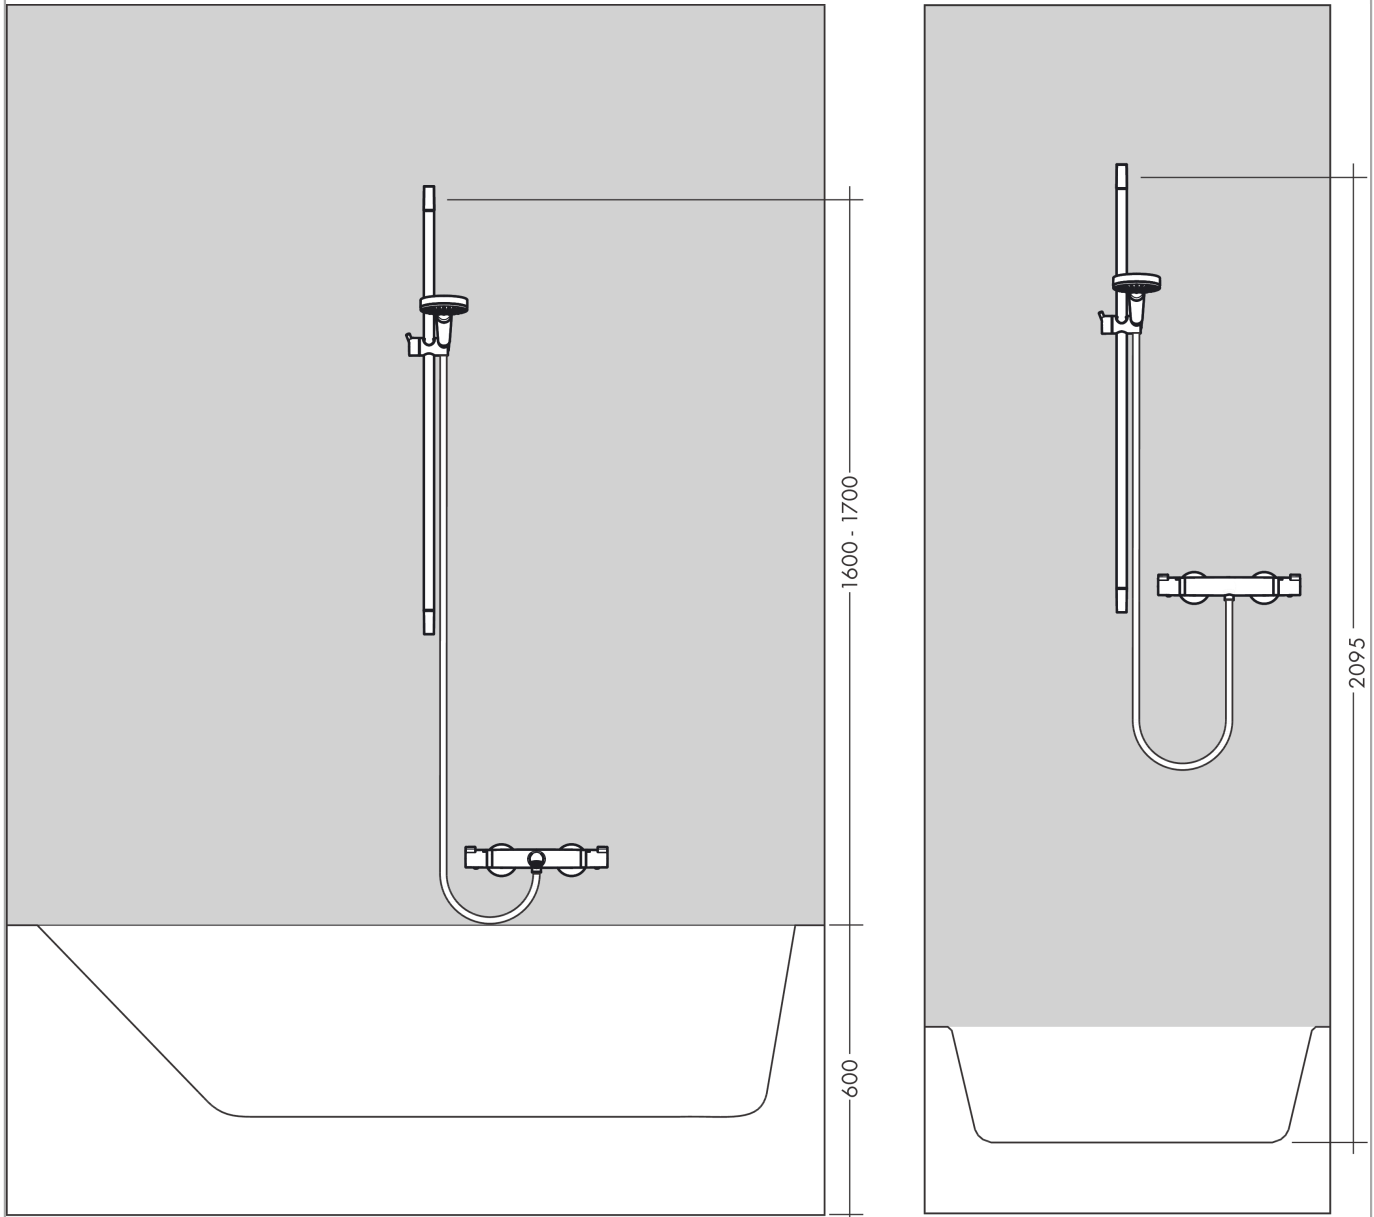

##### product features

- consists of: hand shower, shower bar, shower hose, slider
- shower head size: 100 mm
- spray type: Rain
- hand shower holder inclination angle can be adjusted by 45°
- maximum flow rate at 3 bar: 14 l/min
- minimum flow pressure: 1 bar
- operating pressure: min. 1 bar/max. 6 bar
- wall mounting: screw fastening
- wall supports made of plastic
- profile pipe: round
- pipe length: 669 mm
- shower bar diameter: 22 mm
- drilling distance 625 mm
- pivot connector prevents hose from tangling

#### Scale drawing

**Crometta**

**Shower set 100 1jet with shower bar 65 cm**

Finish: **White/Chrome** Article Number: **26533400**

**Flowchart**

The consumption was measured in combination with the appropriate fittings (thermostat/mixer/in-wall valve) to reflect actual application in practice.

**Crometta**

**Shower set 100 1jet with shower bar 65 cm**

Finish: **White/Chrome** Article Number: **26533400**

Installation examples

**Crometta**  
**Shower set 100 1jet with shower bar 65 cm**  
 Finish: **White/Chrome** Article Number: **26533400**

Exploded Drawing

Year of production: >11/21

**Crometta**

**Shower set 100 1jet with shower bar 65 cm**

Finish: **White/Chrome** Article Number: **26533400**

**Spare part list**

Year of production: >11/21

Pos.	Description	Article Number	PC	PU
1	cover	95217000	4	1
2	tile-matching-disk 7 mm	97450000	98	1
3	wall support	95218000	3	1
4	mounting set	96179000	4	1
5	support, assy	92366000	9	1
6	handshower	26331400	98	1
7	filter insert	97708000	2	1
8	shower hose Isiflex'B 1,60 m	28276000	98	1
9	seal	98058000	1	1