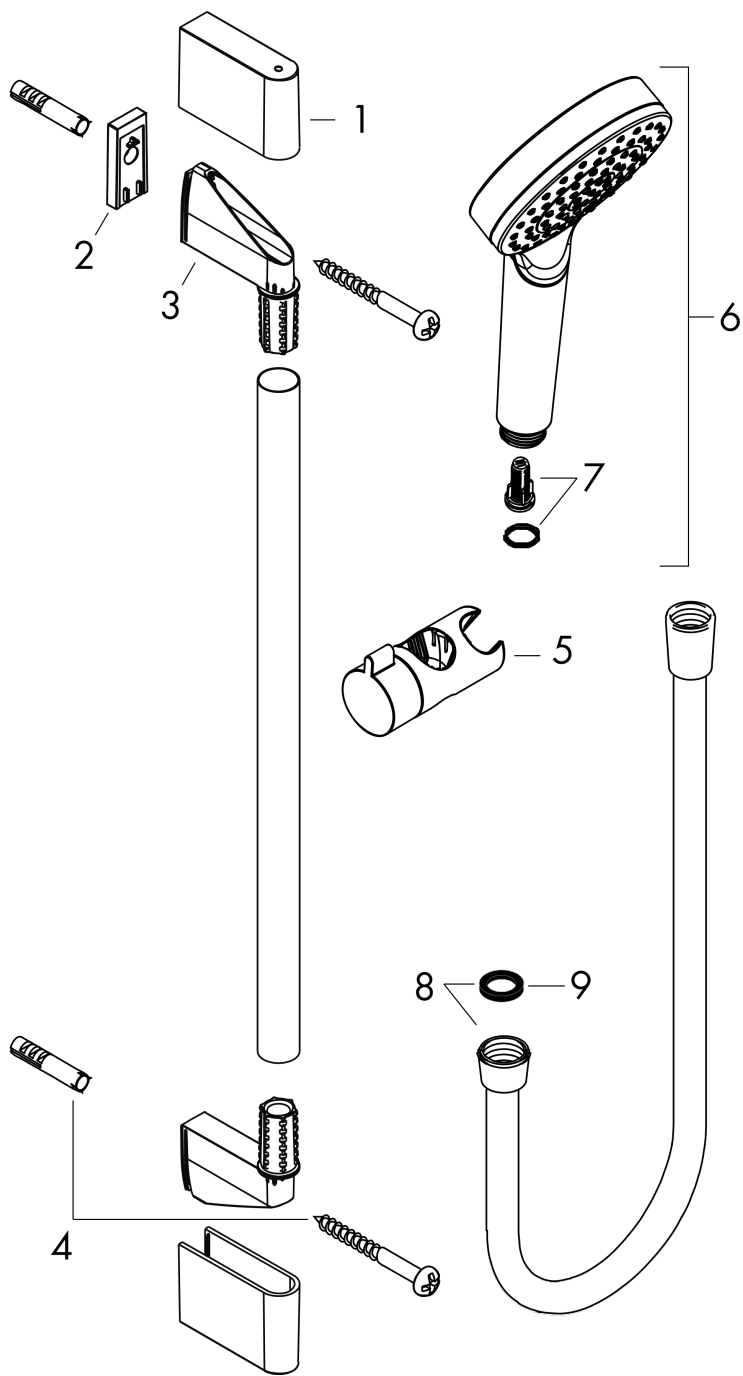

##### product features

- consists of: hand shower, shower bar, shower hose, slider
- shower head size: 100 mm
- spray type: Rain
- hand shower holder inclination angle can be adjusted by 45°
- maximum flow rate at 3 bar: 14 l/min
- minimum flow pressure: 1 bar
- operating pressure: min. 1 bar/max. 6 bar
- wall mounting: screw fastening
- wall supports made of plastic
- profile pipe: round
- pipe length: 669 mm
- shower bar diameter: 22 mm
- drilling distance 625 mm
- pivot connector prevents hose from tangling

#### Scale drawing

**Crometta**

**Shower set 100 1jet with shower bar 65 cm**

Finish: **White/Chrome** Article Number: **26533400**

**Flowchart**

The consumption was measured in combination with the appropriate fittings (thermostat/mixer/in-wall valve) to reflect actual application in practice.

**Crometta**

**Shower set 100 1jet with shower bar 65 cm**

Finish: **White/Chrome** Article Number: **26533400**

Installation examples

**Crometta**  
**Shower set 100 1jet with shower bar 65 cm**  
 Finish: **White/Chrome** Article Number: **26533400**

Exploded Drawing

Year of production: >11/21

**Crometta**

**Shower set 100 1jet with shower bar 65 cm**

Finish: **White/Chrome** Article Number: **26533400**

**Spare part list**

Year of production: >11/21

Pos.	Description	Article Number	PC	PU
1	cover	95217000	4	1
2	tile-matching-disk 7 mm	97450000	98	1
3	wall support	95218000	3	1
4	mounting set	96179000	4	1
5	support, assy	92366000	9	1
6	handshower	26331400	98	1
7	filter insert	97708000	2	1
8	shower hose Isiflex'B 1,60 m	28276000	98	1
9	seal	98058000	1	1