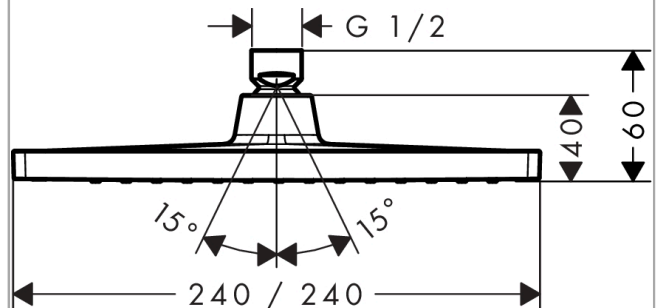

Scale drawing