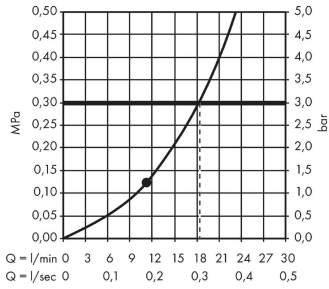

##### product features

- shower head size: 240 x 240 mm
- spray type: Rain
- ball-joint: overhead shower angle adjustable
- material spray disc: plastic
- maximum flow rate at 3 bar: 15,9 l/min
- flow rate Rain spray (at 3 bar): 15,9 l/min
- function from: 8,9 l/min
- minimum flow pressure: 1 bar
- installation: ceiling or wall
- connection thread G 1/2
- connection dimension: DN15
- suitable for continous flow water heaters
- EPD Overhead Showers

#### Scale drawing

**Crometta E**

**Overhead shower 240 1jet**

Finish: **Chrome** Article Number: **26726000**

**Flowchart**

The consumption was measured in combination with the appropriate fittings (thermostat/mixer/in-wall valve) to reflect actual application in practice.