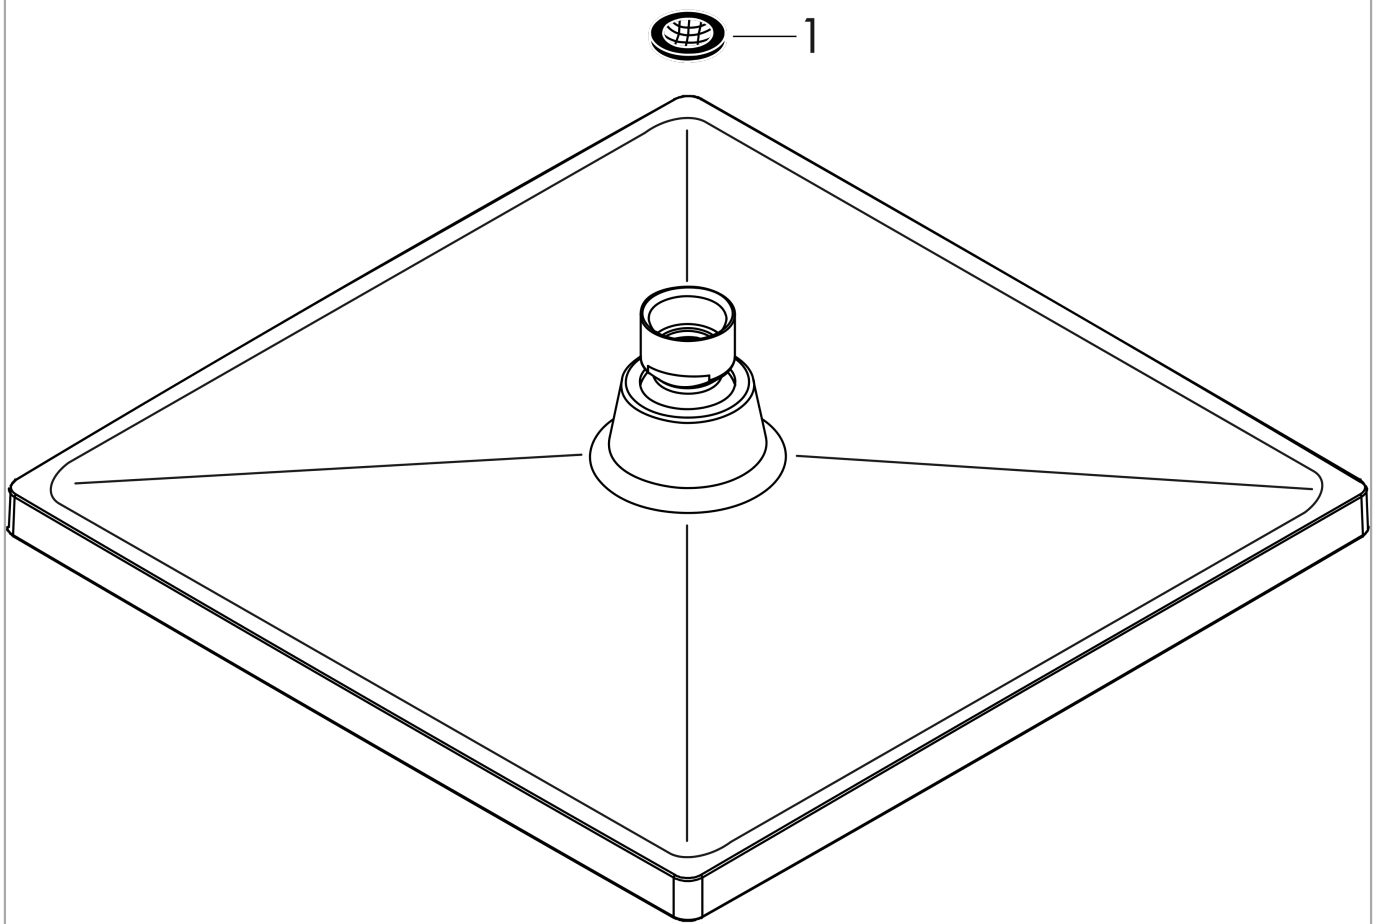

Crometta E
Overhead shower 240 1jet
Finish: **Chrome** Article Number: **26726000**

Exploded Drawing

Year of production: >04/16