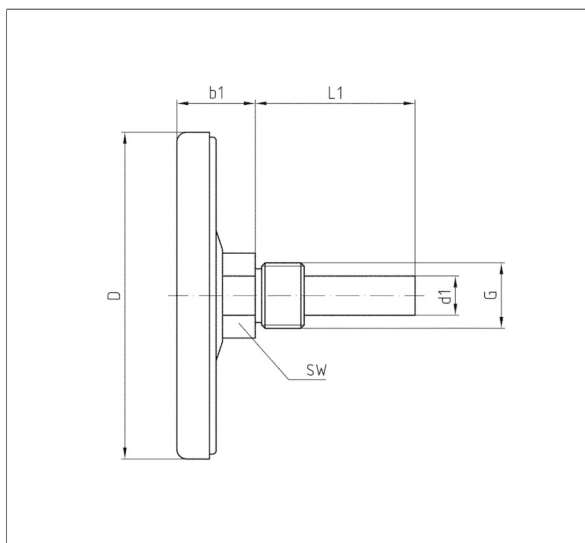

Measuring element
Bimetal helix

Accuracy class
2 (EN 13190)

Standard version

Connection
Stem: Brass or aluminium, \varnothing 9 mm
Thermowell: G $\frac{1}{2}$ B, brass or aluminium, \varnothing 9 mm
Thermowell: (removable (with locking screw for 160 °C and higher))

Mounting position
Centre back or bottom

Dial
Up to 120 °C: Plastic, white
 \geq 160 °C: Aluminium, white
Scaling black

Options

- Other ranges
- Nominal size 34, 160

Ranges °C
-20/+60, 0/60, 0/120, 0/160

Application area
Full scale value

Operating pressure at thermowell
Max. 6 bar

Pointer
Plastic, black

Housing
Sheet steel, galvanised

Push on bezel
Sheet steel, nickel-plated

Window
Plastic

Technical drawings

Centre back connection

Dimensions (mm)

Bottom connection

Dimensions (mm)

NG	a	b2	D	d1	F	G	L1	SW
63	10	35	63	12	29,3	G½B	40	19/22
63	10	35	63	12	29,3	G½B	63	19/22
63	10	35	63	12	29,3	G½B	100	19/22
63	10	35	63	12	29,3	G½B	150	19/22
80	10	33	80	12	47,3	G½B	40	19/22
80	10	33	80	12	47,3	G½B	63	19/22
80	10	33	80	12	47,3	G½B	100	19/22
80	10	33	80	12	47,3	G½B	150	19/22
100	10	40,5	100	12	59,3	G½B	40	19/22
100	10	40,5	100	12	59,3	G½B	63	19/22
100	10	40,5	100	12	59,3	G½B	100	19/22
100	10	40,5	100	12	59,3	G½B	150	19/22