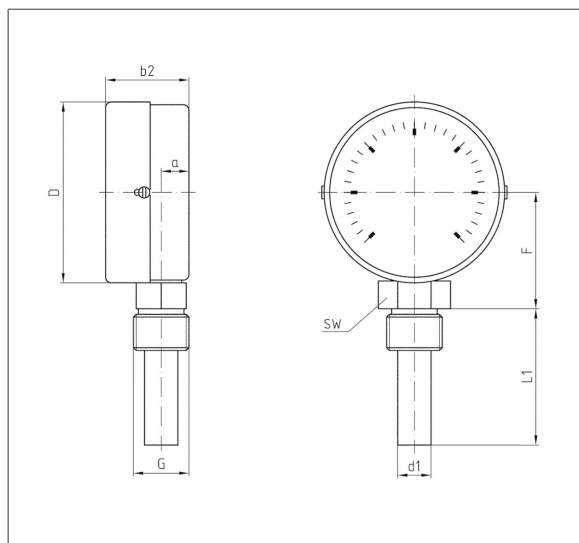

Measuring element
Bimetal helix

Accuracy class
2 (EN 13190)

Standard version

Connection
Stem: Brass or aluminium, \varnothing 9 mm
Thermowell: G $\frac{1}{2}$ B, brass or aluminium, \varnothing 9 mm
Thermowell: (removable (with locking screw for 160 °C and higher))

Mounting position
Centre back or bottom

Dial
Up to 120 °C: Plastic, white
 \geq 160 °C: Aluminium, white
Scaling black

Options

- Other ranges
- Nominal size 34, 160

Ranges °C
-20/+60, 0/60, 0/120, 0/160

Application area
Full scale value

Operating pressure at thermowell
Max. 6 bar

Pointer
Plastic, black

Housing
Sheet steel, galvanised

Push on bezel
Sheet steel, nickel-plated

Window
Plastic

Technical drawings

Centre back connection

Dimensions (mm)

Bottom connection

Dimensions (mm)

NG	a	b2	D	d1	F	G	L1	SW
63	10	35	63	12	29,3	G½B	40	19/22
63	10	35	63	12	29,3	G½B	63	19/22
63	10	35	63	12	29,3	G½B	100	19/22
63	10	35	63	12	29,3	G½B	150	19/22
80	10	33	80	12	47,3	G½B	40	19/22
80	10	33	80	12	47,3	G½B	63	19/22
80	10	33	80	12	47,3	G½B	100	19/22
80	10	33	80	12	47,3	G½B	150	19/22
100	10	40,5	100	12	59,3	G½B	40	19/22
100	10	40,5	100	12	59,3	G½B	63	19/22
100	10	40,5	100	12	59,3	G½B	100	19/22
100	10	40,5	100	12	59,3	G½B	150	19/22