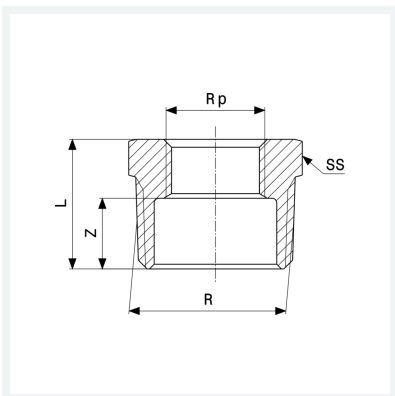

# Data sheet

**Reducer**  
- R-thread, Rp-thread

**Components**

polygon

**Model 3241**

**Article 266 486**

## Properties

Male thread conical	R	1
Female thread cylindrical	Rp	1/2
Z-dimension	Z	13 mm
Length	L	28 mm
Spanner size	SS	34 mm
Weight	93.6 g	
Volume	82.88 cm <sup>3</sup>	
Material	gunmetal or silicon bronze	