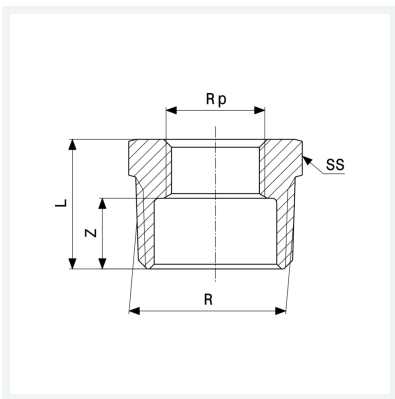

# Data sheet

**Reducer**  
- R-thread, Rp-thread

**Components**  
polygon  
**Model 3241**

**Article 319 076**

## Properties

Male thread conical	R	1/2
Female thread cylindrical	Rp	1/4
Z-dimension	Z	11 mm
Length	L	22 mm
Spanner size	SS	22 mm
Weight	32.84 g	
Volume	27.627 cm <sup>3</sup>	
Material	gunmetal or silicon bronze	