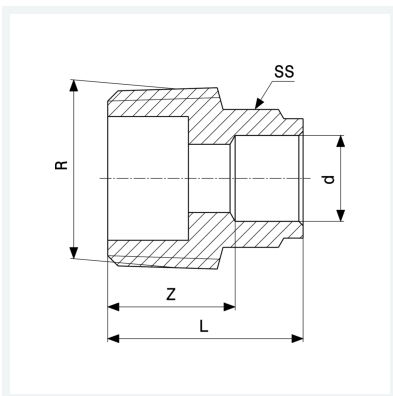

## Adapter

- soldered connection, R-thread

## Properties

Pipe external diameter	d	22
Male thread conical	R	1
Z-dimension	Z	16 mm
Length	L	32 mm
Spanner size	SS	26 mm
Weight	66.81 g	
Volume	124.32 cm <sup>3</sup>	
Material	gunmetal	