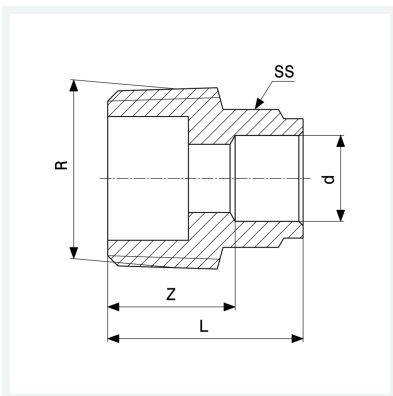

Data sheet

Adapter

- soldered connection, R-thread

Note

WRAS approved product

Model 94243G

Article 100 322

Properties

| | | |
|------------------------|----------------------|-------|
| Pipe external diameter | d | 22 |
| Male thread conical | R | ¾ |
| Z-dimension | Z | 16 mm |
| Length | L | 32 mm |
| Spanner size | SS | 26 mm |
| Weight | 44.29 g | |
| Volume | 49.7 cm ³ | |
| Material | gunmetal | |