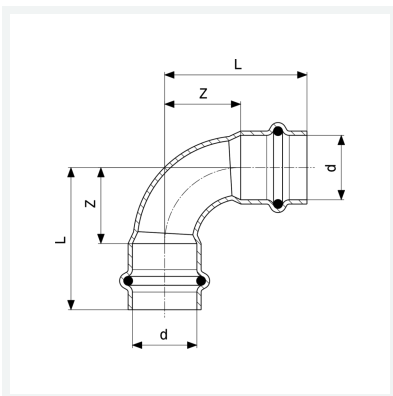

Data sheet

**Profipress Elbow 90°
with SC-Contur**
- press connections
Components
EPDM sealing elements
Model 2416

Article 291 501

Properties

Pipe external diameter	d	15
Length	L	38 mm
Z-dimension	Z	16 mm
Length (previous version)	L*	40 mm
Z-dimension (previous version)	Z*	18 mm
Weight	43.6 g	
Volume	88.8 cm ³	
Material	copper	